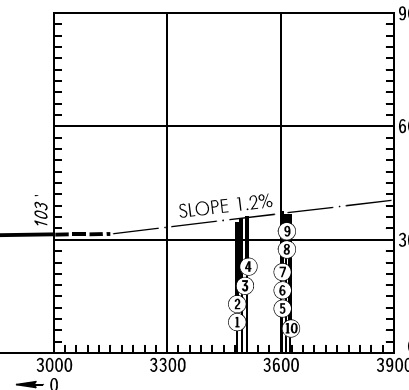

# AERODROME OBSTACLE CHART - ICAO

TYPE **A** (OPERATING LIMITATIONS)

DIMENSIONS IN METRES, ELEVATIONS IN *FEET*

**SARATOV, RUSSIA**  
**GAGARIN**  
**RWY 08/26**

MAGNETIC VARIATION **11°E (2018)**

DECLARED DISTANCES		
RWY 08		RWY 26
3000	TAKE-OFF RUN AVAILABLE	3000
3150	TAKE-OFF DISTANCE AVAILABLE	3150
3000	ACCELERATE-STOP DISTANCE AVAILABLE	3000
3000	LANDING DISTANCE AVAILABLE	3000

LEGEND	
IDENTIFICATION NUMBER	①
MAST	△
TREE	🌳