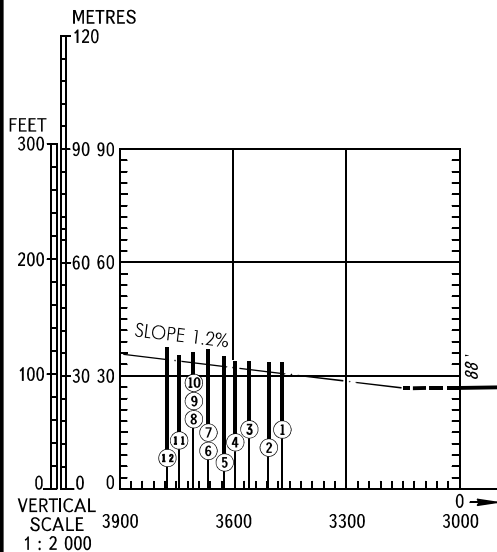

# AERODROME OBSTACLE CHART - ICAO

TYPE **A** (OPERATING LIMITATIONS)

DIMENSIONS IN METRES, ELEVATIONS IN *FEET*

**SARATOV, RUSSIA**  
**GAGARIN**  
**RWY 08/26**

MAGNETIC VARIATION **11°E (2018)**

DECLARED DISTANCES		
RWY 08		RWY 26
3000	TAKE-OFF RUN AVAILABLE	3000
3150	TAKE-OFF DISTANCE AVAILABLE	3150
3000	ACCELERATE-STOP DISTANCE AVAILABLE	3000
3000	LANDING DISTANCE AVAILABLE	3000

LEGEND	
IDENTIFICATION NUMBER	①
MAST	△
TREE	🌳