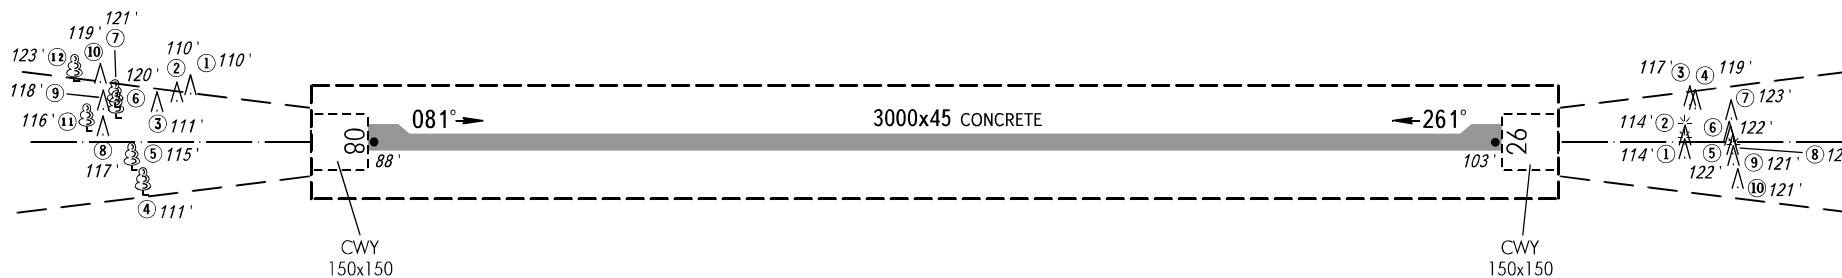

# AERODROME OBSTACLE CHART - ICAO

TYPE **A** (OPERATING LIMITATIONS)

DIMENSIONS IN METRES, ELEVATIONS IN *FEET*

**SARATOV, RUSSIA**  
**GAGARIN**  
**RWY 08/26**

MAGNETIC VARIATION **11°E (2018)**

DECLARED DISTANCES		
RWY 08		RWY 26
3000	TAKE-OFF RUN AVAILABLE	3000
3150	TAKE-OFF DISTANCE AVAILABLE	3150
3000	ACCELERATE-STOP DISTANCE AVAILABLE	3000
3000	LANDING DISTANCE AVAILABLE	3000

LEGEND	
IDENTIFICATION NUMBER	①
MAST	△
TREE	🌳