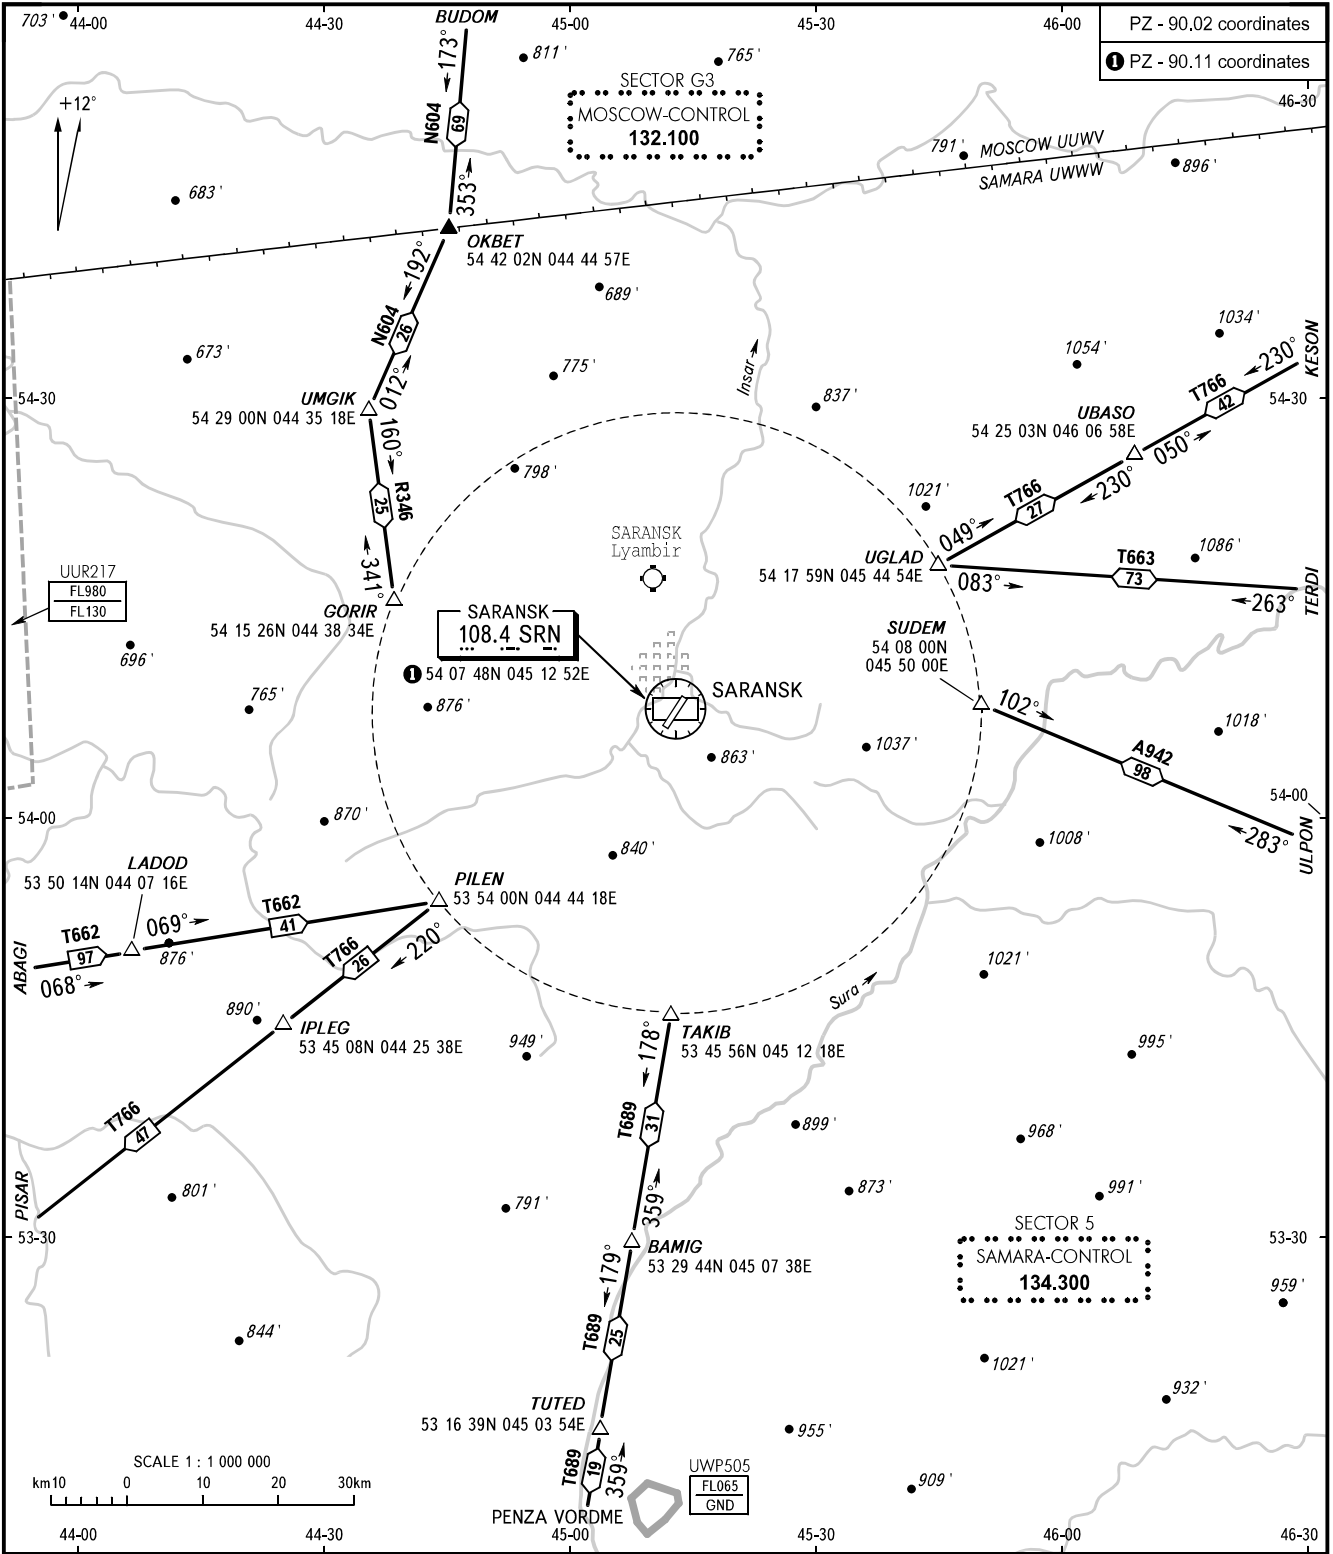

AREA CHART - ICAO

ARRIVAL, DEPARTURE
AND TRANSIT ROUTES

SARANSK, RUSSIA

SARANSK

TOWER 118.100

BEARINGS AND TRACKS ARE MAGNETIC
ALTITUDES AND ELEVATIONS IN FEET
DISTANCES IN KILOMETRES

CHANGE: New chart