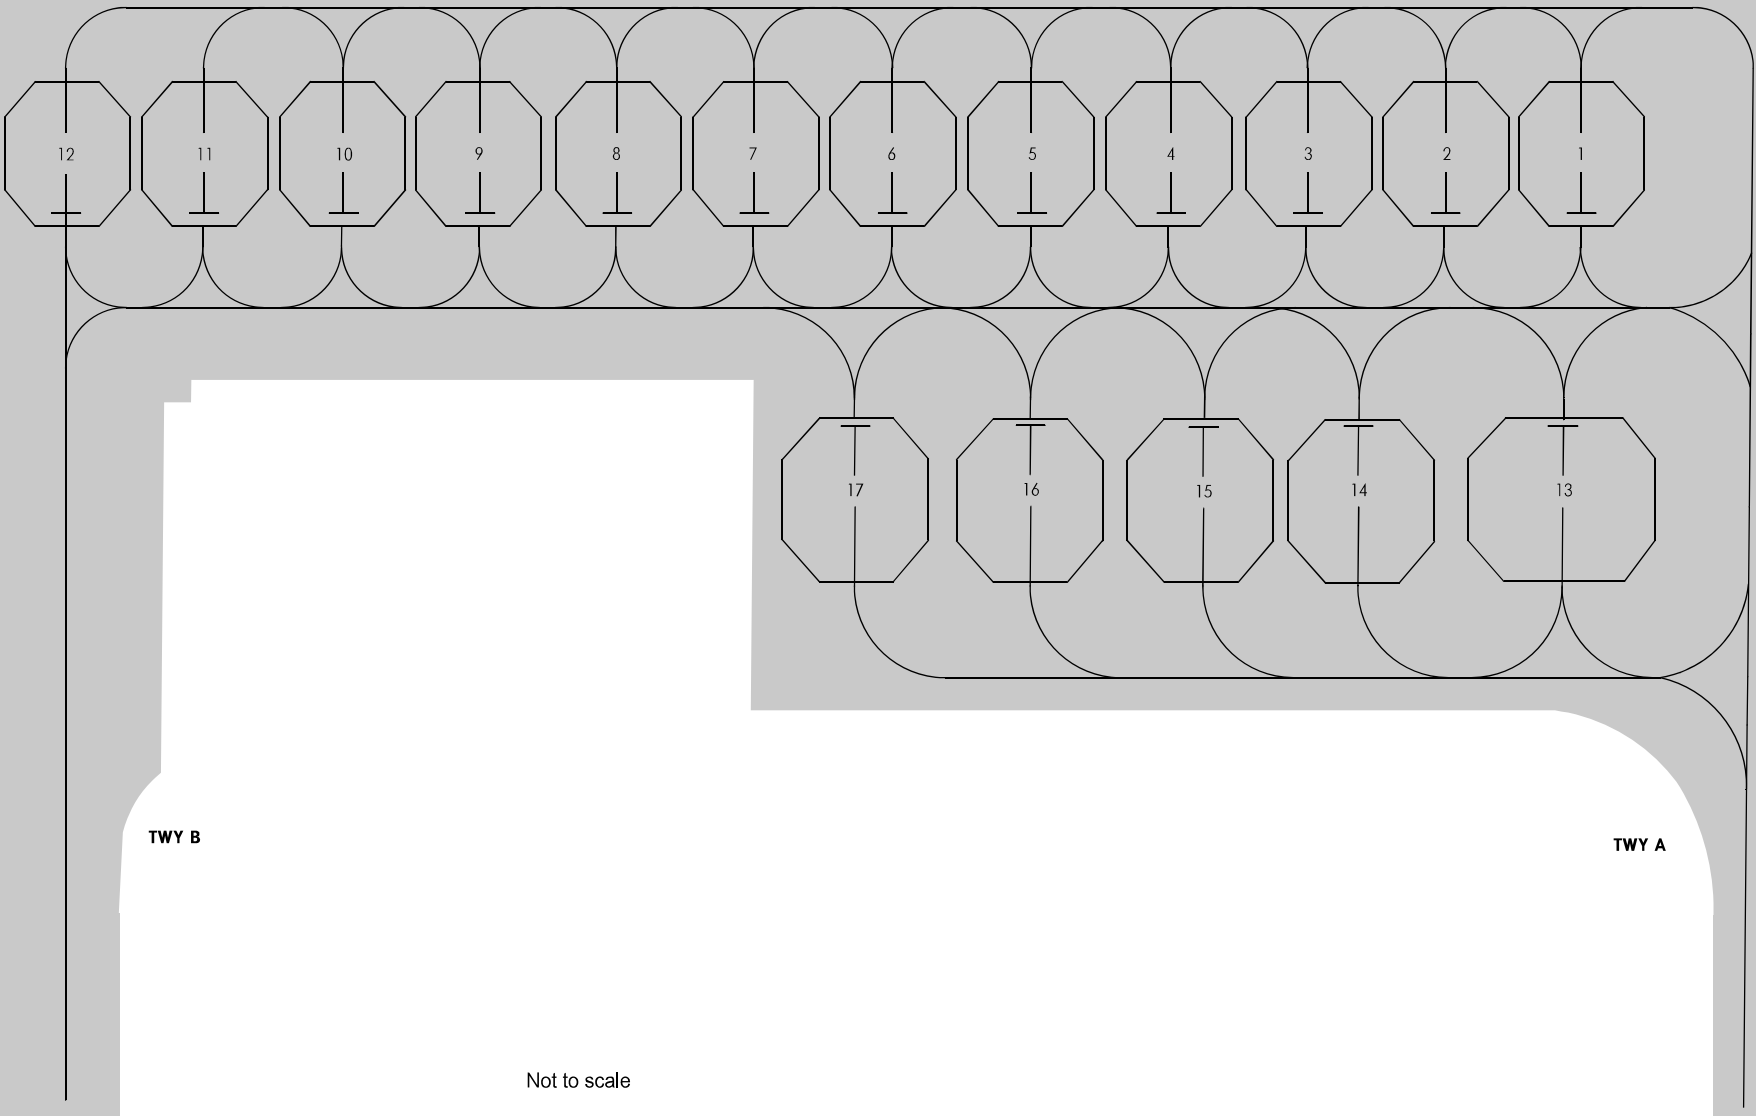

AIRCRAFT PARKING/
DOCKING CHART - ICAO

SARANSK, RUSSIA
SARANSK

TOWER 118.100
APRON 118.900

Not to scale

TWY B

TWY A