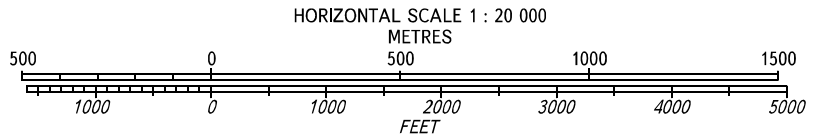

**AERODROME OBSTACLE
CHART - ICAO**

TYPE **A** (OPERATING LIMITATIONS)

DIMENSIONS IN METRES, ELEVATIONS IN *FEET*

SARANSK, RUSSIA
SARANSK
RWY 02/20

MAGNETIC VARIATION **12°E** (2017)

DECLARED DISTANCES		
RWY 02		RWY 20
2802	TAKE-OFF RUN AVAILABLE	2802
3202	TAKE-OFF DISTANCE AVAILABLE	3102
2802	ACCELERATE-STOP DISTANCE AVAILABLE	2802
2802	LANDING DISTANCE AVAILABLE	2802

LEGEND	
IDENTIFICATION NUMBER	①
ANTENNA, SPIRE	●