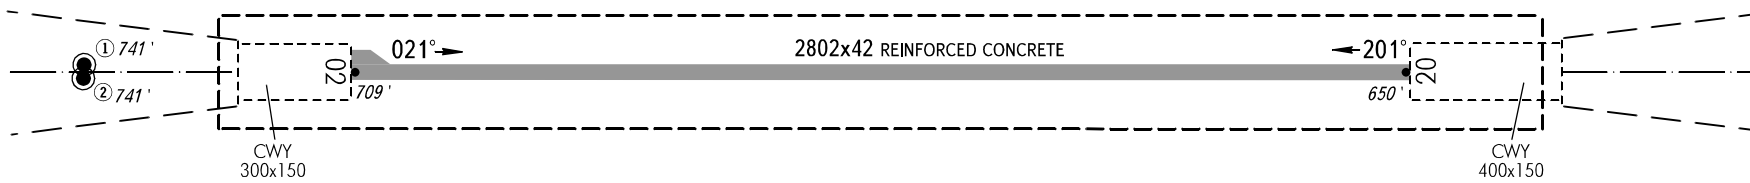

**AERODROME OBSTACLE
CHART - ICAO**

TYPE **A** (OPERATING LIMITATIONS)

DIMENSIONS IN METRES, ELEVATIONS IN *FEET*

SARANSK, RUSSIA
SARANSK
RWY 02/20

MAGNETIC VARIATION **12°E** (2017)

DECLARED DISTANCES		
RWY 02		RWY 20
2802	TAKE-OFF RUN AVAILABLE	2802
3202	TAKE-OFF DISTANCE AVAILABLE	3102
2802	ACCELERATE-STOP DISTANCE AVAILABLE	2802
2802	LANDING DISTANCE AVAILABLE	2802

LEGEND	
IDENTIFICATION NUMBER	①
ANTENNA, SPIRE	●