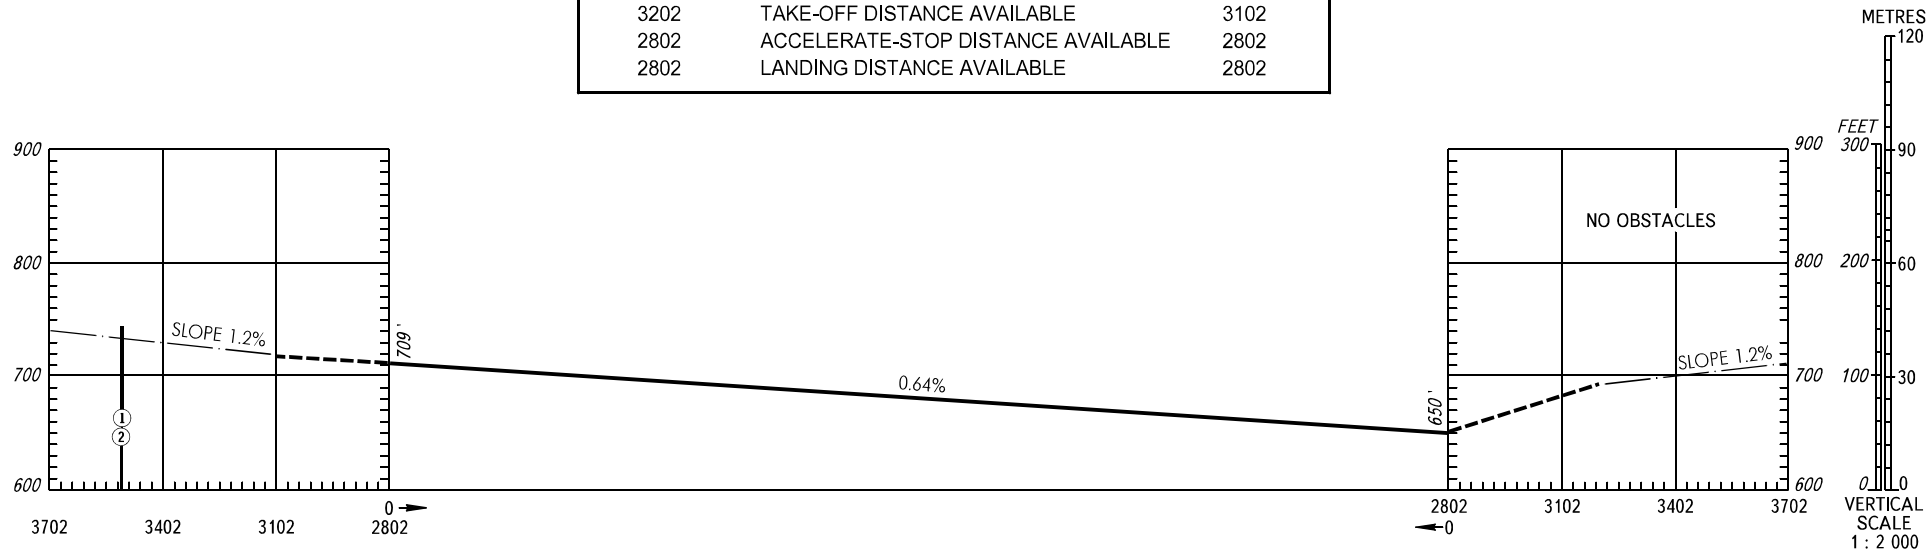

**AERODROME OBSTACLE
CHART - ICAO**

TYPE **A** (OPERATING LIMITATIONS)

DIMENSIONS IN METRES, ELEVATIONS IN *FEET*

SARANSK, RUSSIA
SARANSK
RWY 02/20

MAGNETIC VARIATION **12°E** (2017)

DECLARED DISTANCES		
RWY 02		RWY 20
2802	TAKE-OFF RUN AVAILABLE	2802
3202	TAKE-OFF DISTANCE AVAILABLE	3102
2802	ACCELERATE-STOP DISTANCE AVAILABLE	2802
2802	LANDING DISTANCE AVAILABLE	2802

LEGEND	
IDENTIFICATION NUMBER	①
ANTENNA, SPIRE	●