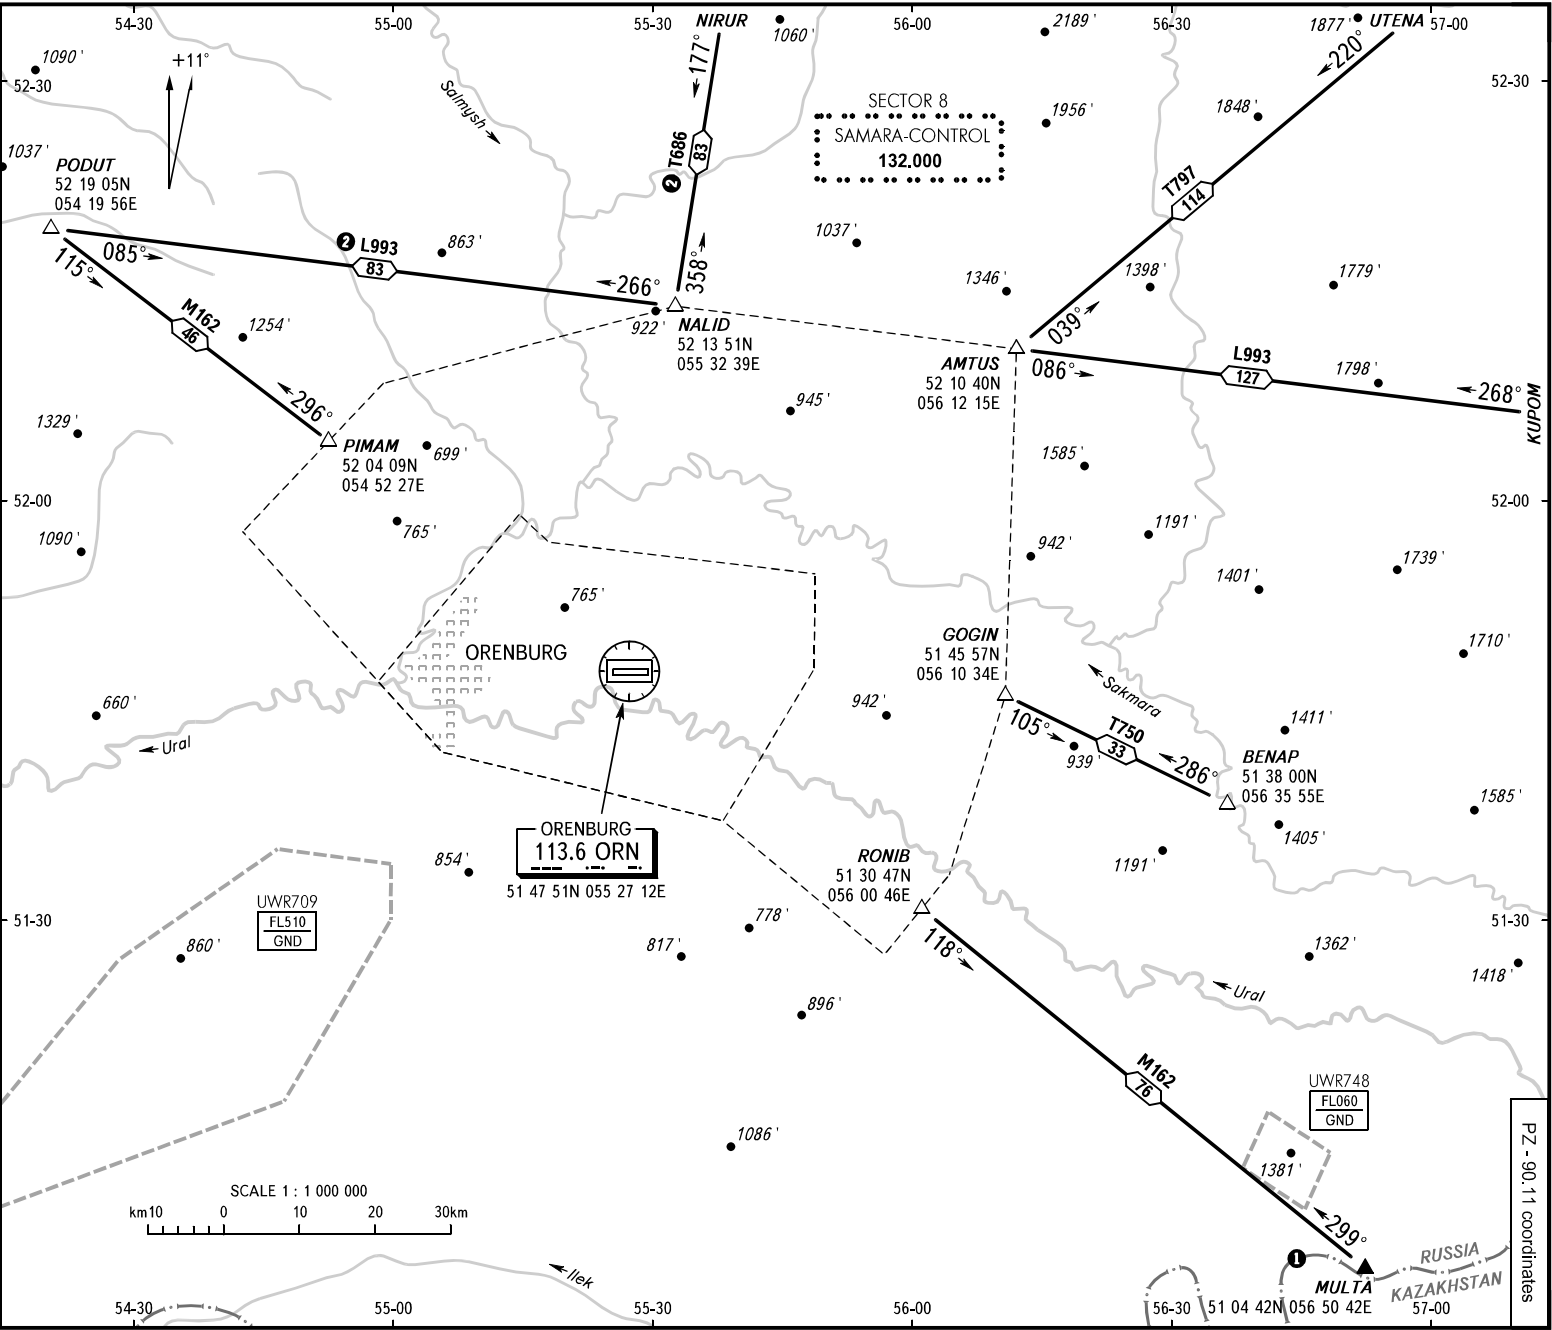

AREA CHART - ICAO

ARRIVAL, DEPARTURE
AND TRANSIT ROUTES

ORENBURG, RUSSIA

ORENBURG

- ① FIR boundary coincides with the state border between RUSSIA and KAZAKHSTAN.
- ② FLO70-FL100 are AVBL on coordination with ATS unit.

BEARINGS AND TRACKS ARE MAGNETIC
ALTITUDES AND ELEVATIONS IN FEET
DISTANCES IN KILOMETRES

RADAR
TOWER
120.400
128.000

Federal Air Transport Agency

AIRC AMDT 13/20