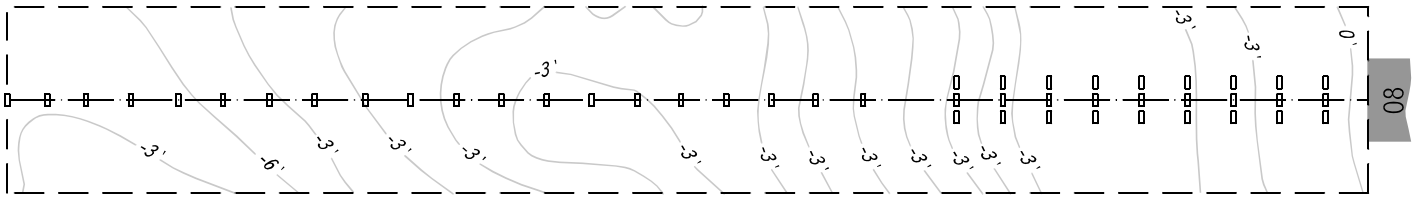

PRECISION APPROACH
TERRAIN CHART - ICAO

DISTANCES IN METRES, ALTITUDE IN FEET

ORENBURG, RUSSIA
ORENBURG
RWY 08

HORIZONTAL SCALE 1 : 5 000
VERTICAL SCALE 1 : 500

LEGEND

CONTOURS	
CENTRE LINE PROFILE	