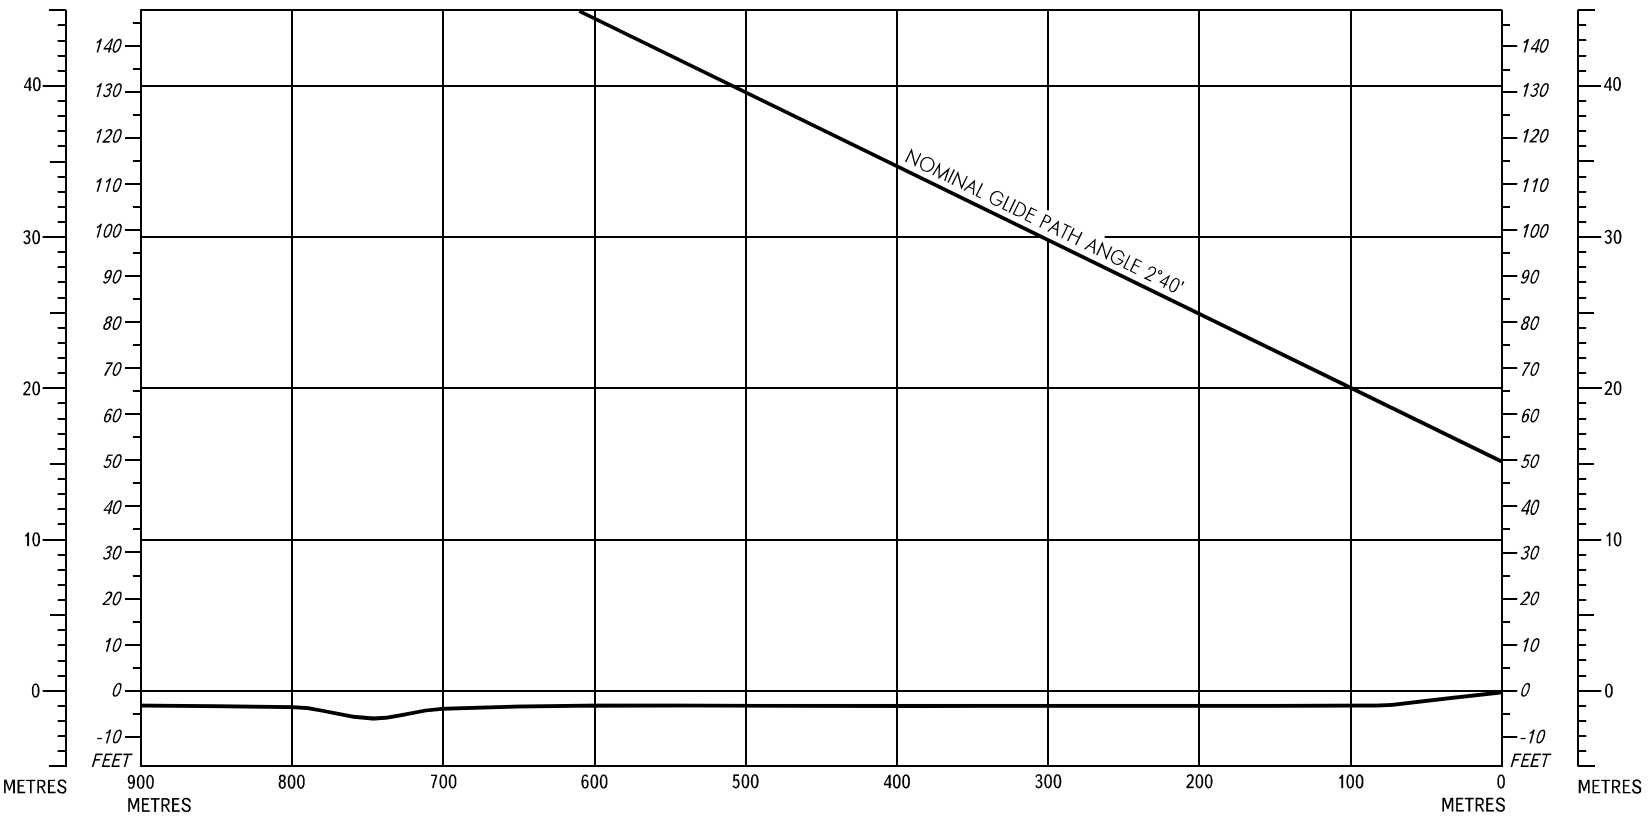

PRECISION APPROACH
TERRAIN CHART - ICAO

DISTANCES IN METRES, ALTITUDE IN FEET

ORENBURG, RUSSIA
ORENBURG
RWY 08

HORIZONTAL SCALE 1 : 5 000
VERTICAL SCALE 1 : 500

LEGEND

CONTOURS	
CENTRE LINE PROFILE	