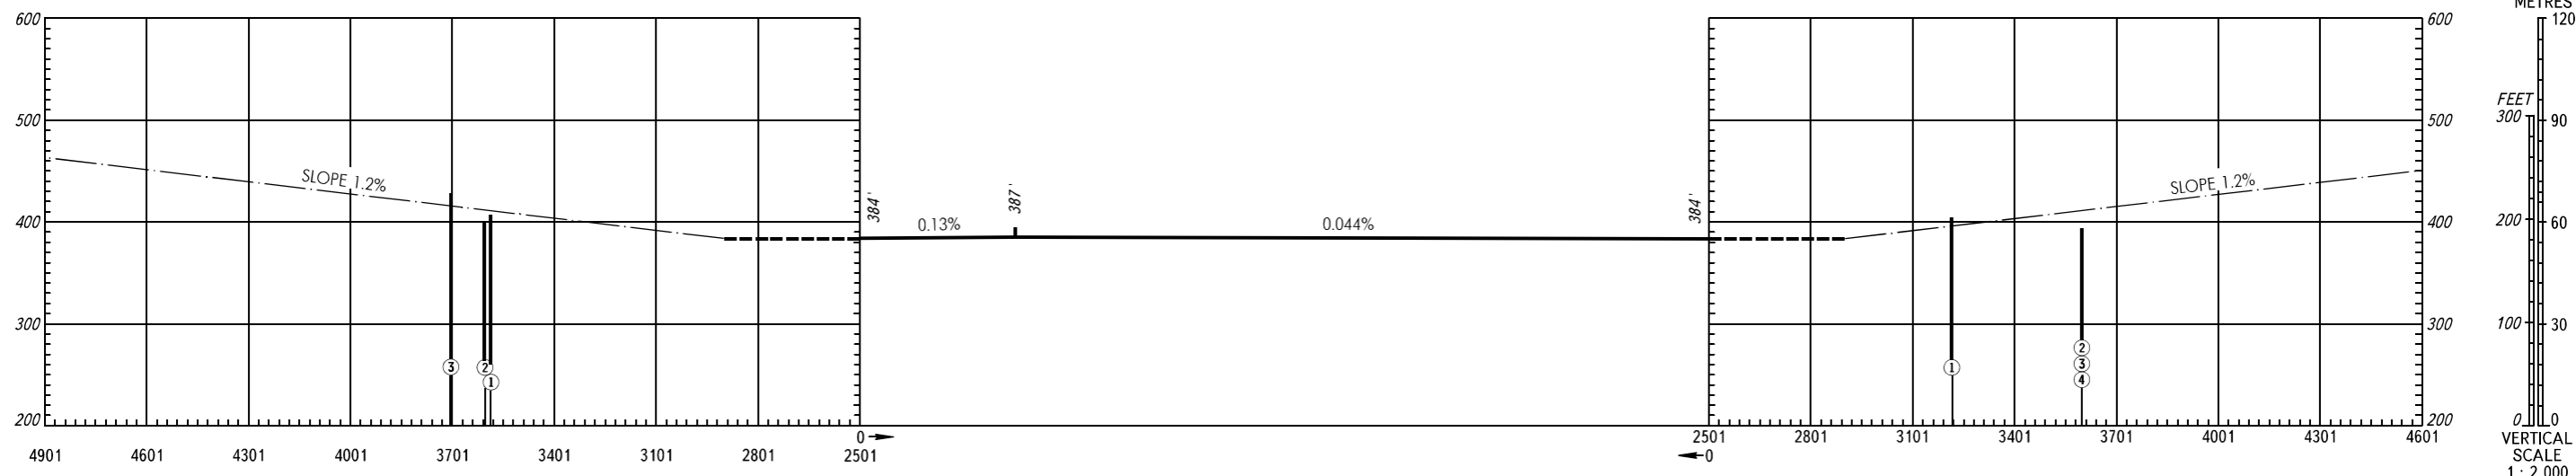

AERODROME OBSTACLE
CHART - ICAO

TYPE **A** (OPERATING LIMITATIONS)

DIMENSIONS IN METRES, ELEVATIONS IN *FEET*

ORENBURG, RUSSIA
ORENBURG
RWY 08/26

MAGNETIC VARIATION 11°E

DECLARED DISTANCES		
RWY 08		RWY 26
2501	TAKE-OFF RUN AVAILABLE	2501
2901	TAKE-OFF DISTANCE AVAILABLE	2901
2501	ACCELERATE-STOP DISTANCE AVAILABLE	2501
2501	LANDING DISTANCE AVAILABLE	2501

LEGEND	
IDENTIFICATION NUMBER	①
ANTENNA, MAST	●
OBSERVATION CAMERA	⋈