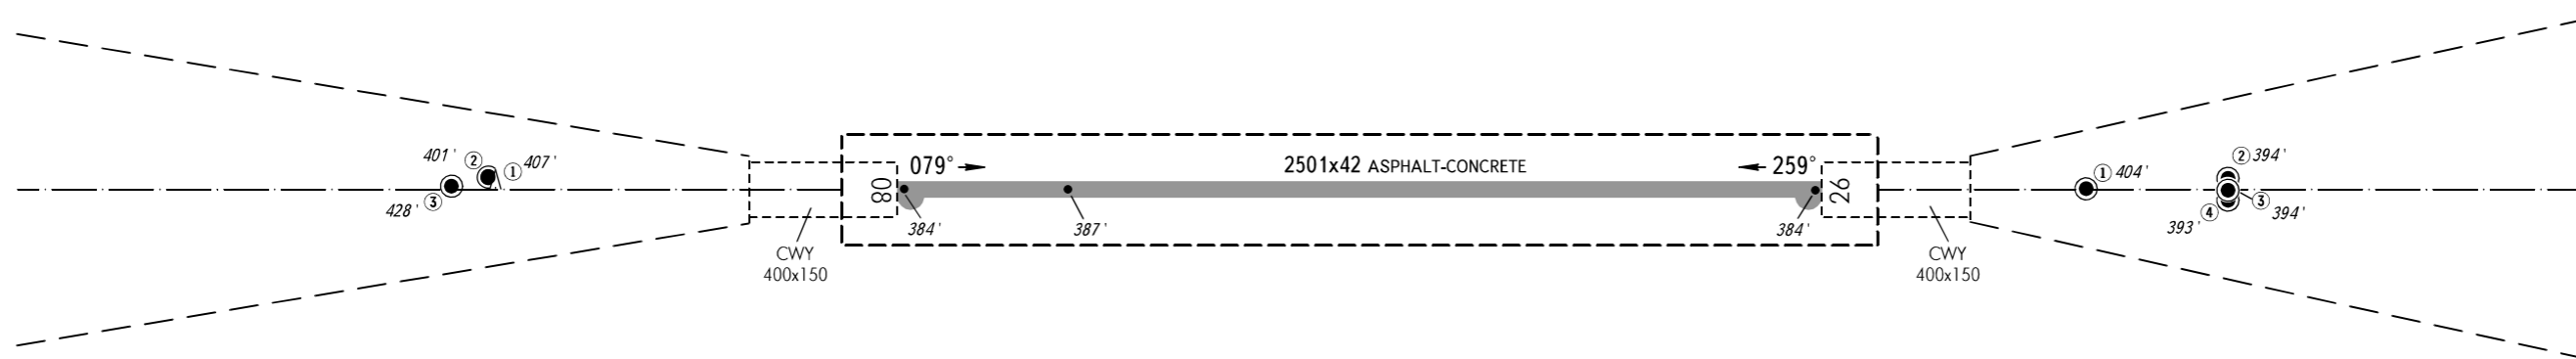

AERODROME OBSTACLE
CHART - ICAO

TYPE **A** (OPERATING LIMITATIONS)

DIMENSIONS IN METRES, ELEVATIONS IN *FEET*

ORENBURG, RUSSIA
ORENBURG
RWY 08/26

MAGNETIC VARIATION 11°E

DECLARED DISTANCES		
RWY 08		RWY 26
2501	TAKE-OFF RUN AVAILABLE	2501
2901	TAKE-OFF DISTANCE AVAILABLE	2901
2501	ACCELERATE-STOP DISTANCE AVAILABLE	2501
2501	LANDING DISTANCE AVAILABLE	2501

LEGEND	
IDENTIFICATION NUMBER	①
ANTENNA, MAST	●
OBSERVATION CAMERA	⋈