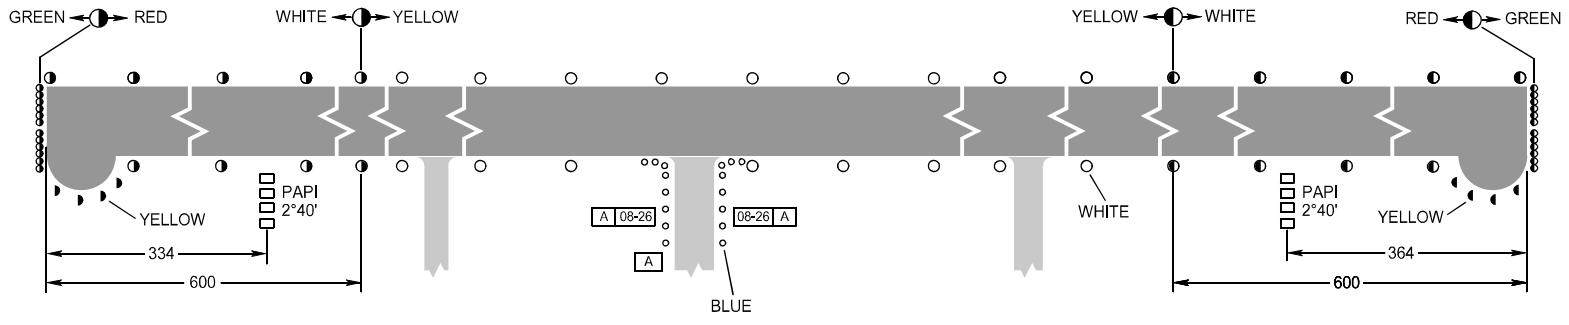

AERODROME
CHART - ICAO

ARP
51°47'45"N
055°27'24"E

ELEV
387'

TOWER
128.000

ORENBURG, RUSSIA
ORENBURG

PZ - 90.11 coordinates

RWY	DIRECTION (TRUE)	THR	BEARING STRENGTH
08	089°52'47"	51°47'45"N 055°26'19"E	PCN 41 /R/B/X/T (mixed)
26	269°54'30"	51°47'45"N 055°28'29"E	

ELEVATIONS IN FEET
DIMENSIONS IN METRES
BEARINGS ARE MAGNETIC

MARKING AIDS RWY 08 / 26 AND EXIT TWY

LIGHTING AIDS RWY 08 / 26 AND EXIT TWY

DIMENSIONS IN METRES

CHANGE: New chart