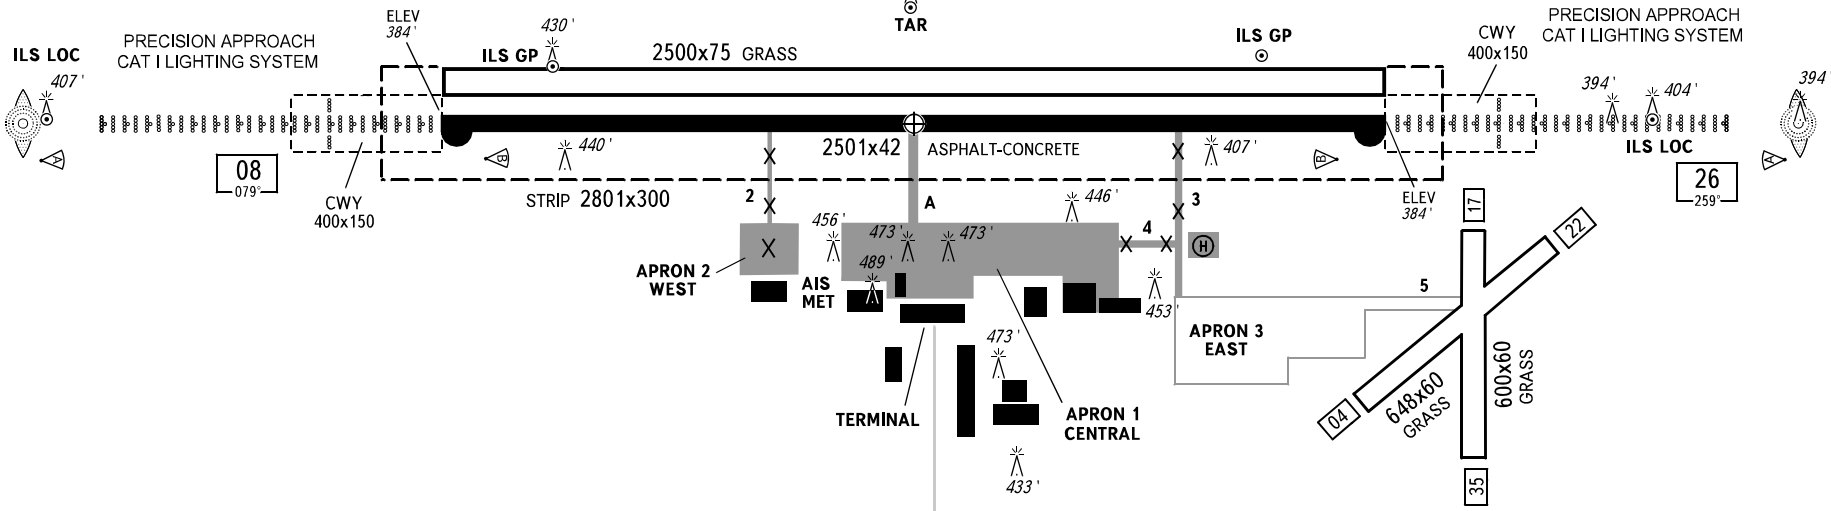

AERODROME
CHART - ICAO

ARP
51°47'45"N
055°27'24"E

ELEV
387'

TOWER
128.000

ORENBURG, RUSSIA
ORENBURG

PZ - 90.11 coordinates

RWY	DIRECTION (TRUE)	THR	BEARING STRENGTH
08	089°52'47"	51°47'45"N 055°26'19"E	PCN 41 /R/B/X/T (mixed)
26	269°54'30"	51°47'45"N 055°28'29"E	

ELEVATIONS IN FEET
DIMENSIONS IN METRES
BEARINGS ARE MAGNETIC

MARKING AIDS RWY 08 / 26 AND EXIT TWY

LIGHTING AIDS RWY 08 / 26 AND EXIT TWY

DIMENSIONS IN METRES

CHANGE: New chart