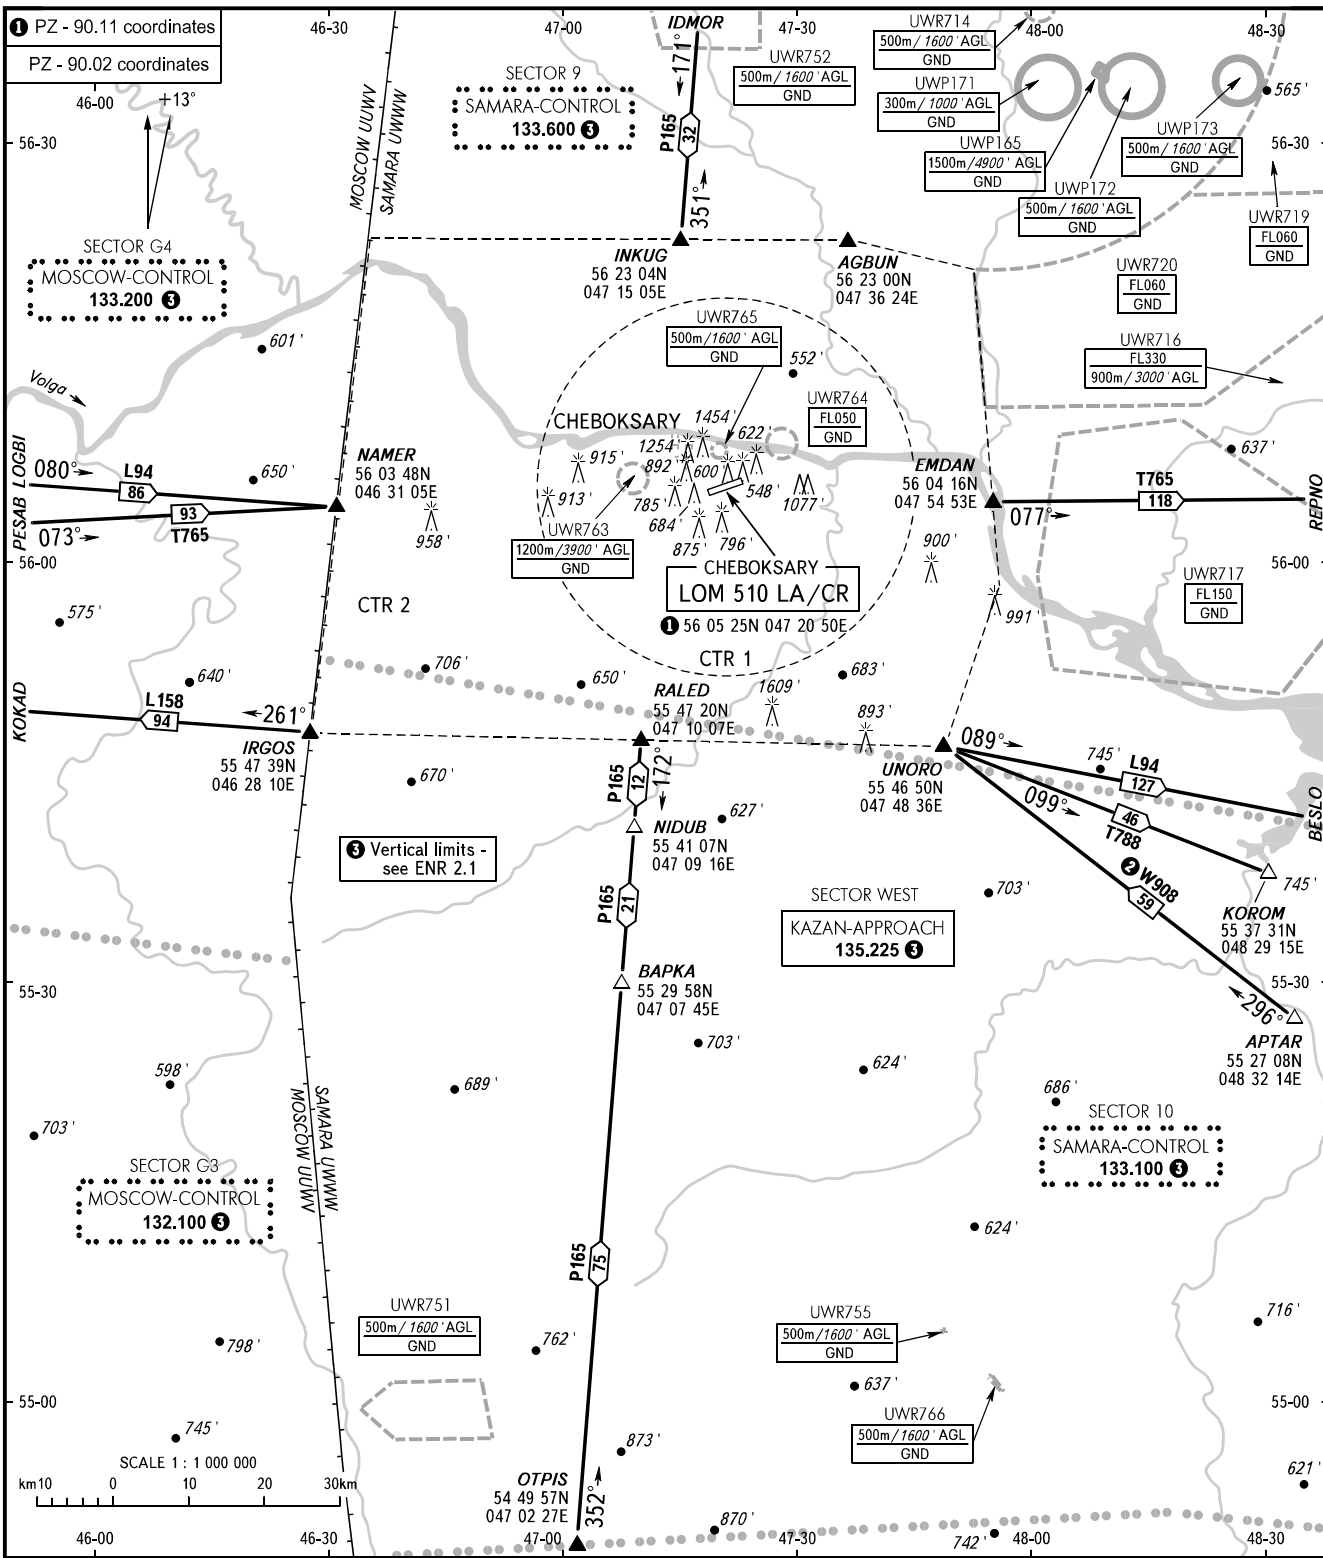

AREA CHART - ICAO

ARRIVAL, DEPARTURE
AND TRANSIT ROUTES

CHEBOKSARY, RUSSIA

CHEBOKSARY

TOWER **119.300** ② Only for Russian users of airspace.

BEARINGS AND TRACKS ARE MAGNETIC
 ALTITUDES AND ELEVATIONS IN FEET
 DISTANCES IN KILOMETRES