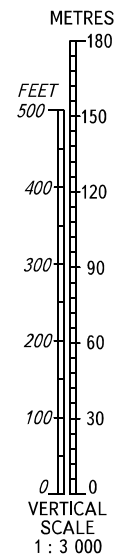

AERODROME OBSTACLE CHART - ICAO

TYPE **A** (OPERATING LIMITATIONS)

DIMENSIONS IN METRES, ELEVATIONS IN FEET

CHEBOKSARY, RUSSIA
CHEBOKSARY
RWY 06/24

MAGNETIC VARIATION 13°E

DECLARED DISTANCES		
RWY 06		RWY 24
2512	TAKE-OFF RUN AVAILABLE	2512
2662	TAKE-OFF DISTANCE AVAILABLE	2662
2512	ACCELERATE-STOP DISTANCE AVAILABLE	2512
2512	LANDING DISTANCE AVAILABLE	2512

LEGEND	
IDENTIFICATION NUMBER	①
ANTENNA, MAST, POST	●