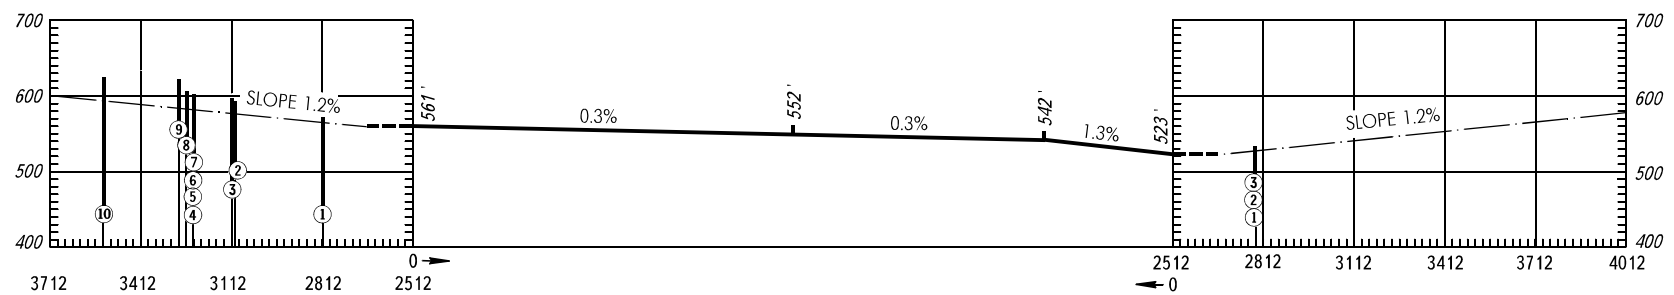

AERODROME OBSTACLE CHART - ICAO

TYPE **A** (OPERATING LIMITATIONS)

DIMENSIONS IN METRES, ELEVATIONS IN FEET

CHEBOKSARY, RUSSIA
CHEBOKSARY
RWY 06/24

MAGNETIC VARIATION 13°E

DECLARED DISTANCES		
RWY 06		RWY 24
2512	TAKE-OFF RUN AVAILABLE	2512
2662	TAKE-OFF DISTANCE AVAILABLE	2662
2512	ACCELERATE-STOP DISTANCE AVAILABLE	2512
2512	LANDING DISTANCE AVAILABLE	2512