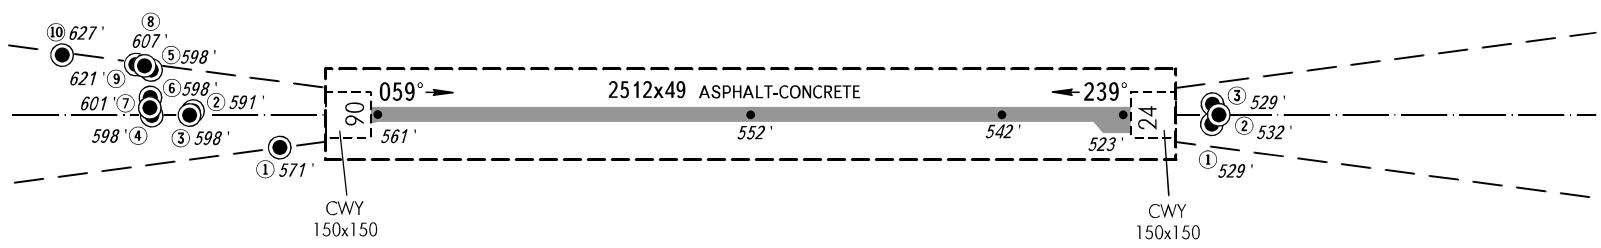

AERODROME OBSTACLE CHART - ICAO

TYPE **A** (OPERATING LIMITATIONS)

DIMENSIONS IN METRES, ELEVATIONS IN FEET

CHEBOKSARY, RUSSIA
CHEBOKSARY
RWY 06/24

MAGNETIC VARIATION 13°E

DECLARED DISTANCES		
RWY 06		RWY 24
2512	TAKE-OFF RUN AVAILABLE	2512
2662	TAKE-OFF DISTANCE AVAILABLE	2662
2512	ACCELERATE-STOP DISTANCE AVAILABLE	2512
2512	LANDING DISTANCE AVAILABLE	2512

LEGEND	
IDENTIFICATION NUMBER	①
ANTENNA, MAST, POST	●