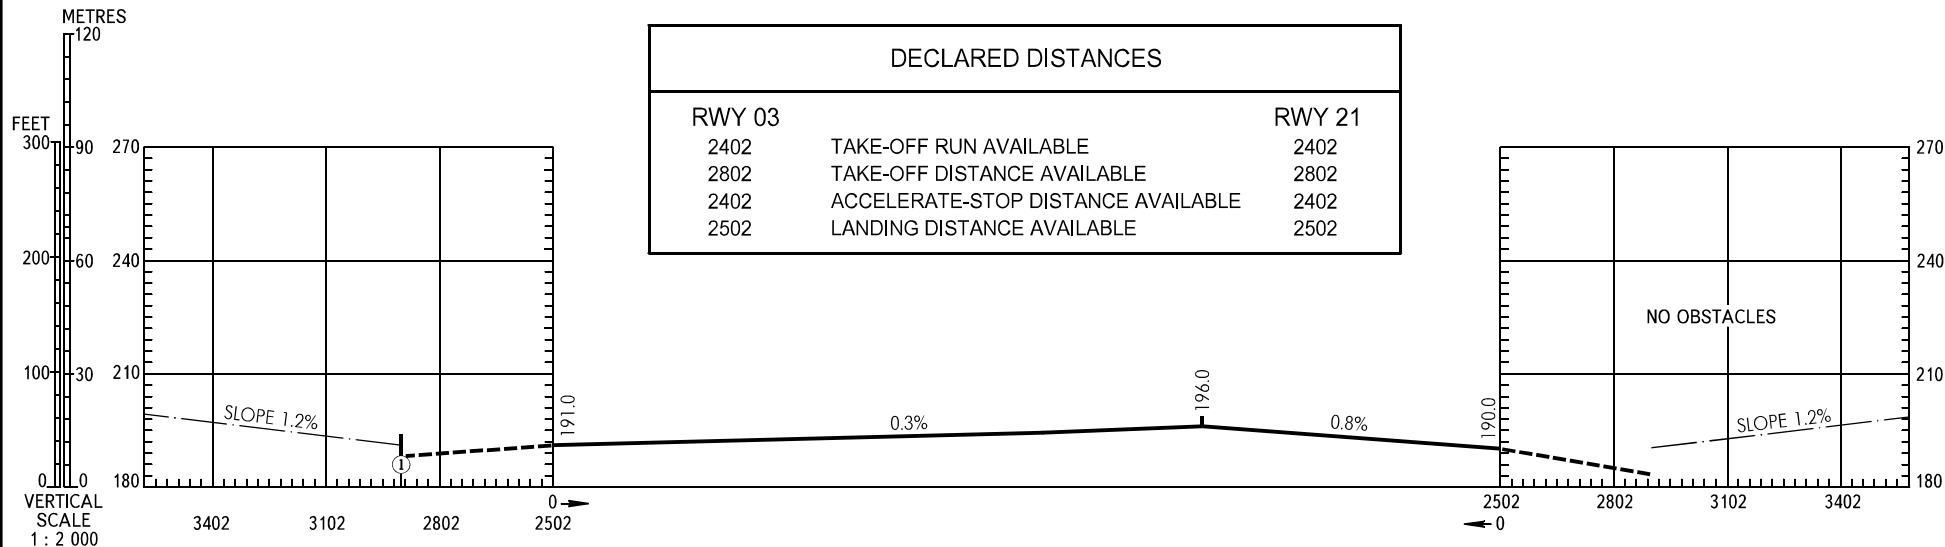

AERODROME OBSTACLE CHART - ICAO

TYPE **A** (OPERATING LIMITATIONS)

DIMENSIONS AND ELEVATIONS IN METRES

BEGISHEVO, RUSSIA
BEGISHEVO
RWY 03/21

MAGNETIC VARIATION **13°E**

LEGEND	
IDENTIFICATION NUMBER	①
ANTENNA	●

NOTE
The first 100m of RWY 03/21 are not AVBL for take-off.