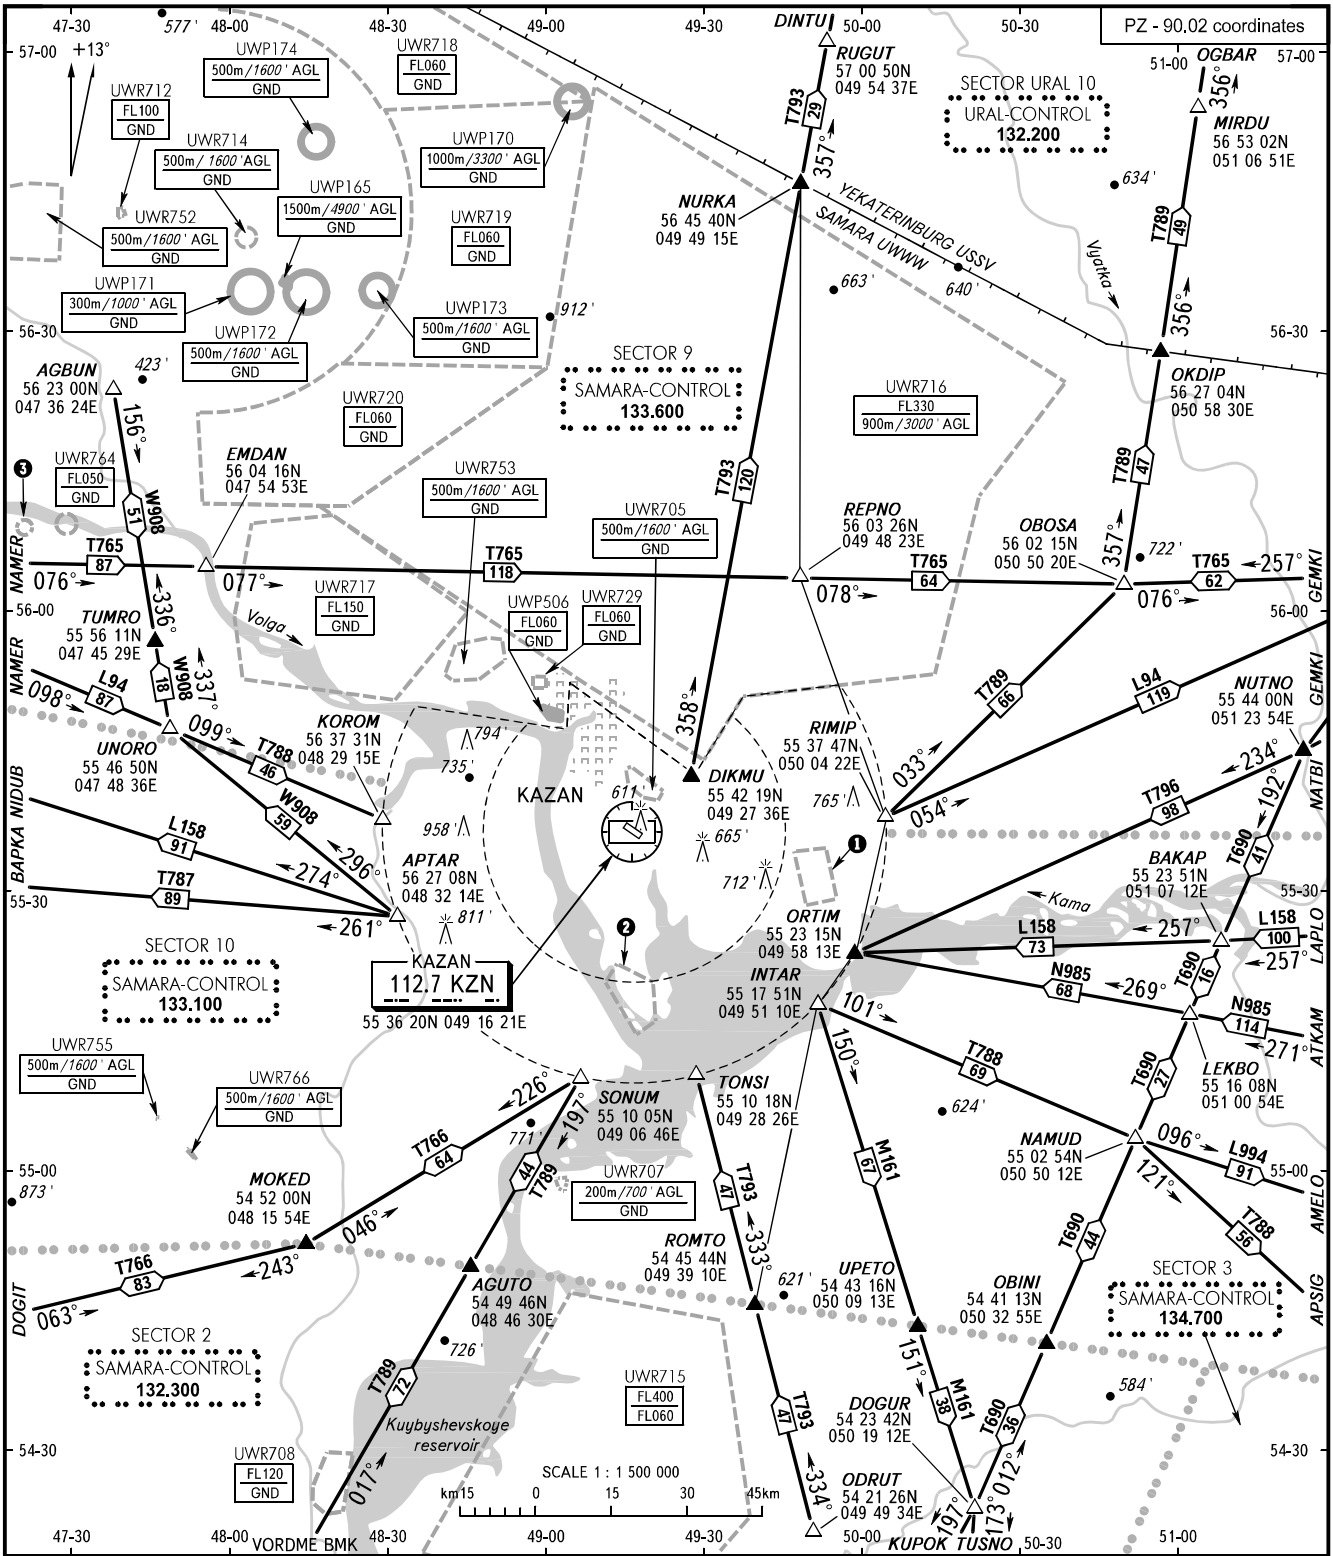

AREA CHART - ICAO

ARRIVAL, DEPARTURE  
AND TRANSIT ROUTES

KAZAN, RUSSIA

KAZAN

APPROACH Sector WEST **135.225**  
 128.625  
 RADAR Sector EAST **119.400**

- ① UWR703  
350m / 1100' AMSL  
GND
- ② UWR754  
500m / 1600' AGL  
GND
- ③ UWR765  
500m / 1600' AGL  
GND

BEARINGS AND TRACKS ARE MAGNETIC  
 ALTITUDES AND ELEVATIONS IN FEET  
 DISTANCES IN KILOMETRES

CHANGE: New chart