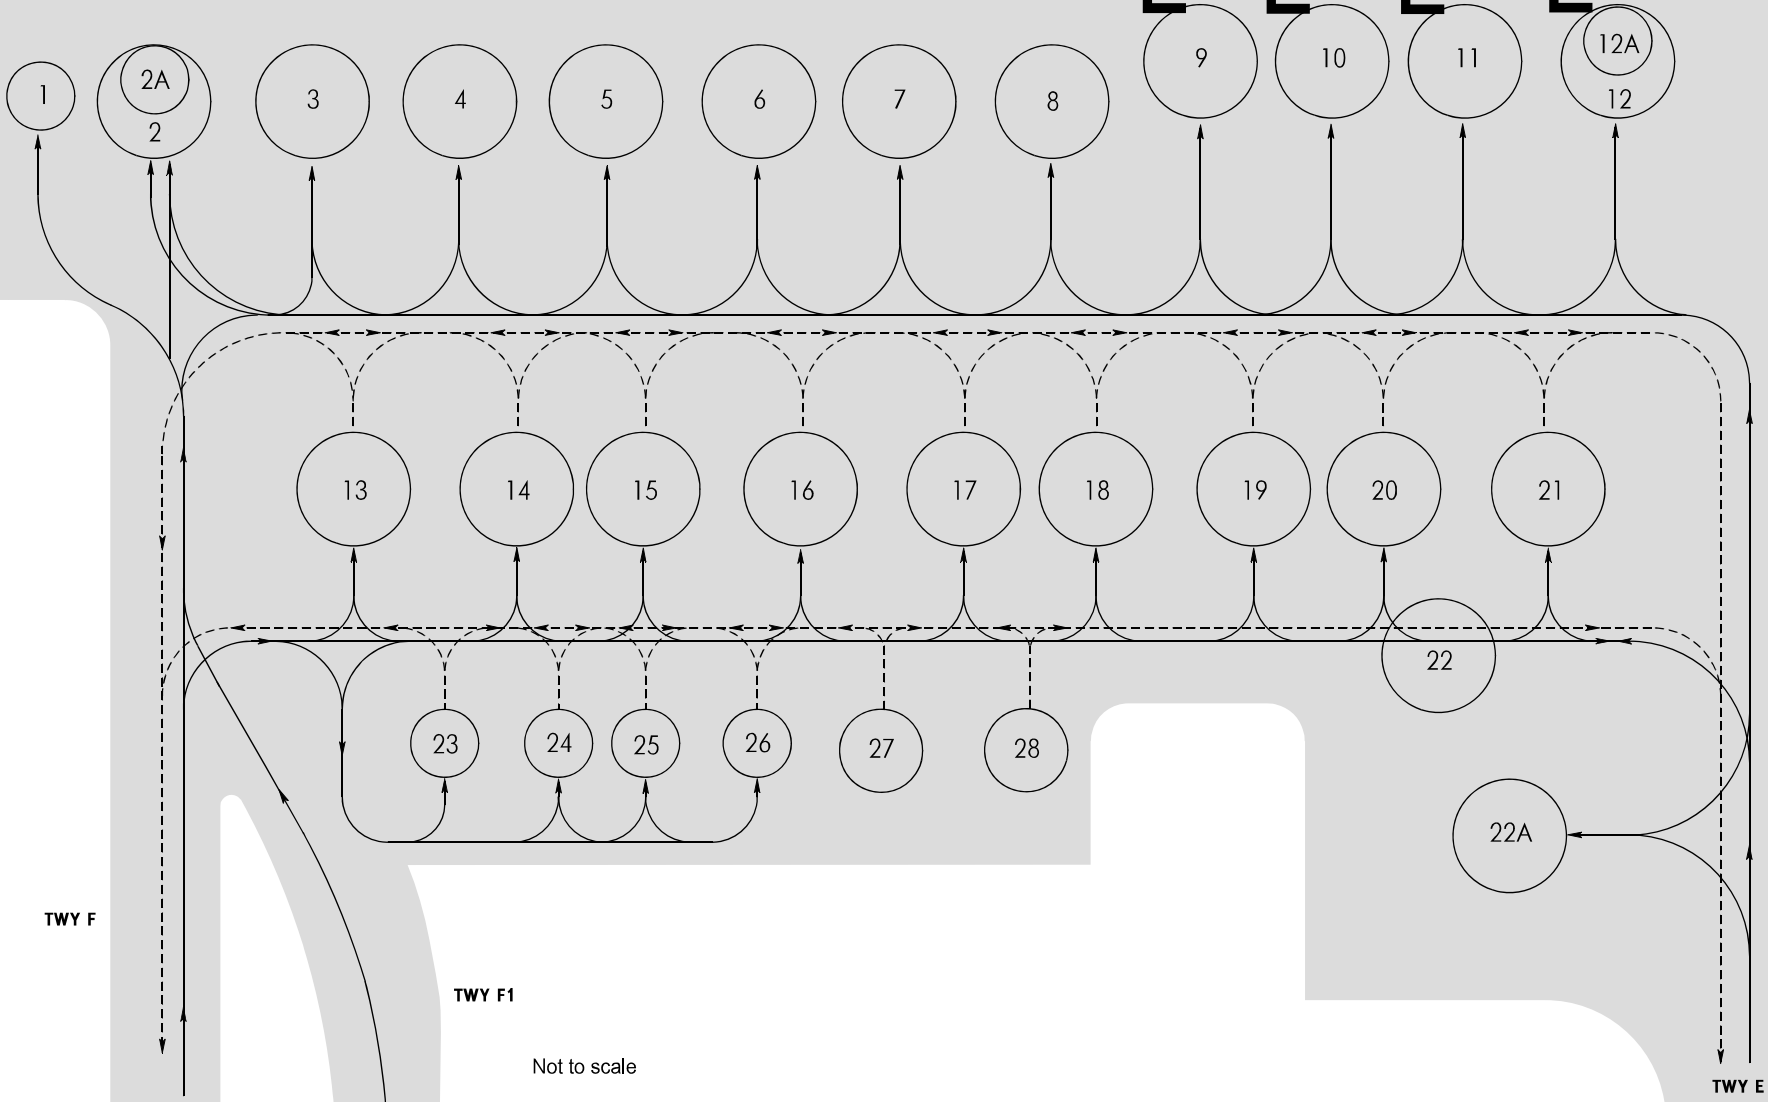

AIRCRAFT PARKING/
DOCKING CHART - ICAO

START 120.300
GROUND 121.700

KAZAN, RUSSIA
KAZAN

Not to scale

CHANGE: New chart