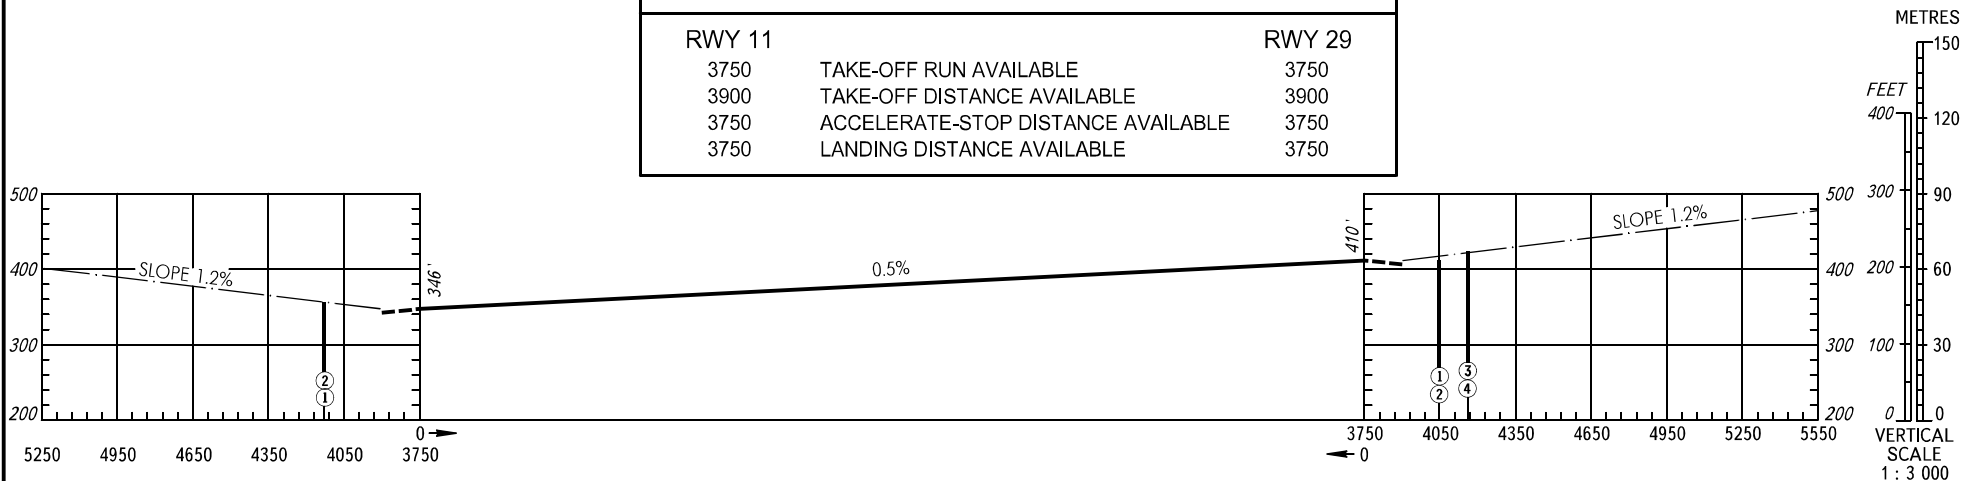

# AERODROME OBSTACLE CHART - ICAO

TYPE **A** (OPERATING LIMITATIONS)

DIMENSIONS IN METRES, ELEVATIONS IN FEET

**KAZAN, RUSSIA**  
KAZAN  
RWY 11/29

MAGNETIC VARIATION 13°E

DECLARED DISTANCES		
RWY 11		RWY 29
3750	TAKE-OFF RUN AVAILABLE	3750
3900	TAKE-OFF DISTANCE AVAILABLE	3900
3750	ACCELERATE-STOP DISTANCE AVAILABLE	3750
3750	LANDING DISTANCE AVAILABLE	3750

### LEGEND

IDENTIFICATION NUMBER	①
ANTENNA, POLE	●
FENCE	-X-