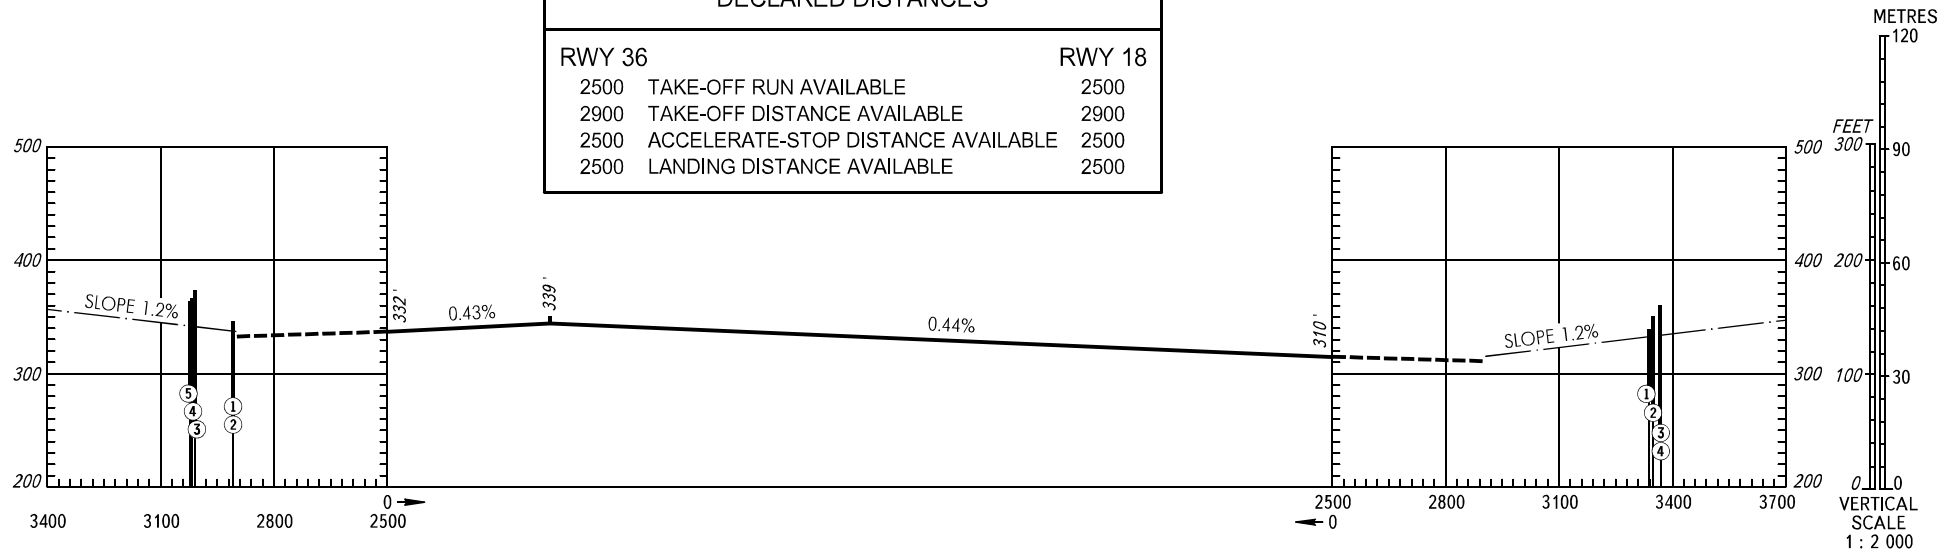

AERODROME OBSTACLE CHART - ICAO

TYPE **A** (OPERATING LIMITATIONS)

DIMENSIONS IN METRES, ELEVATIONS IN *FEET*

SYKTYVKAR, RUSSIA
 SYKTYVKAR
 RWY 18/36

MAGNETIC VARIATION **18°E**

DECLARED DISTANCES			
RWY 36		RWY 18	
2500	TAKE-OFF RUN AVAILABLE	2500	
2900	TAKE-OFF DISTANCE AVAILABLE	2900	
2500	ACCELERATE-STOP DISTANCE AVAILABLE	2500	
2500	LANDING DISTANCE AVAILABLE	2500	