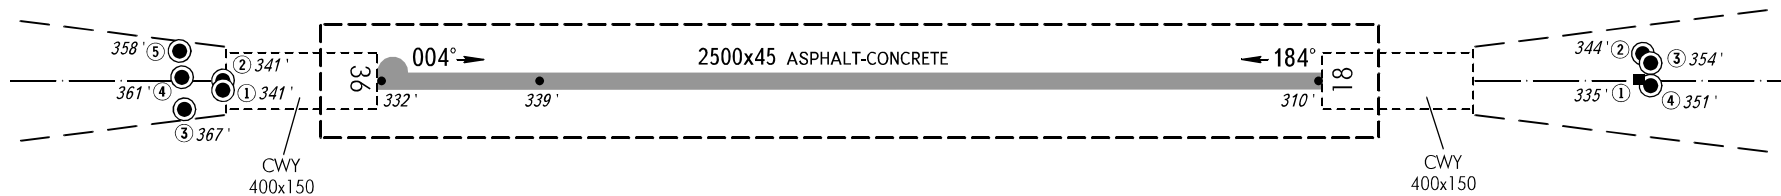

AERODROME OBSTACLE CHART - ICAO

TYPE **A** (OPERATING LIMITATIONS)

DIMENSIONS IN METRES, ELEVATIONS IN *FEET*

SYKTYVKAR, RUSSIA
 SYKTYVKAR
 RWY 18/36

MAGNETIC VARIATION **18°E**

DECLARED DISTANCES			
RWY 36		RWY 18	
2500	TAKE-OFF RUN AVAILABLE	2500	
2900	TAKE-OFF DISTANCE AVAILABLE	2900	
2500	ACCELERATE-STOP DISTANCE AVAILABLE	2500	
2500	LANDING DISTANCE AVAILABLE	2500	

LEGEND	
IDENTIFICATION NUMBER	①
ANTENNA, POLE, LIGHTING ROD, ETC	●
BUILDING	■