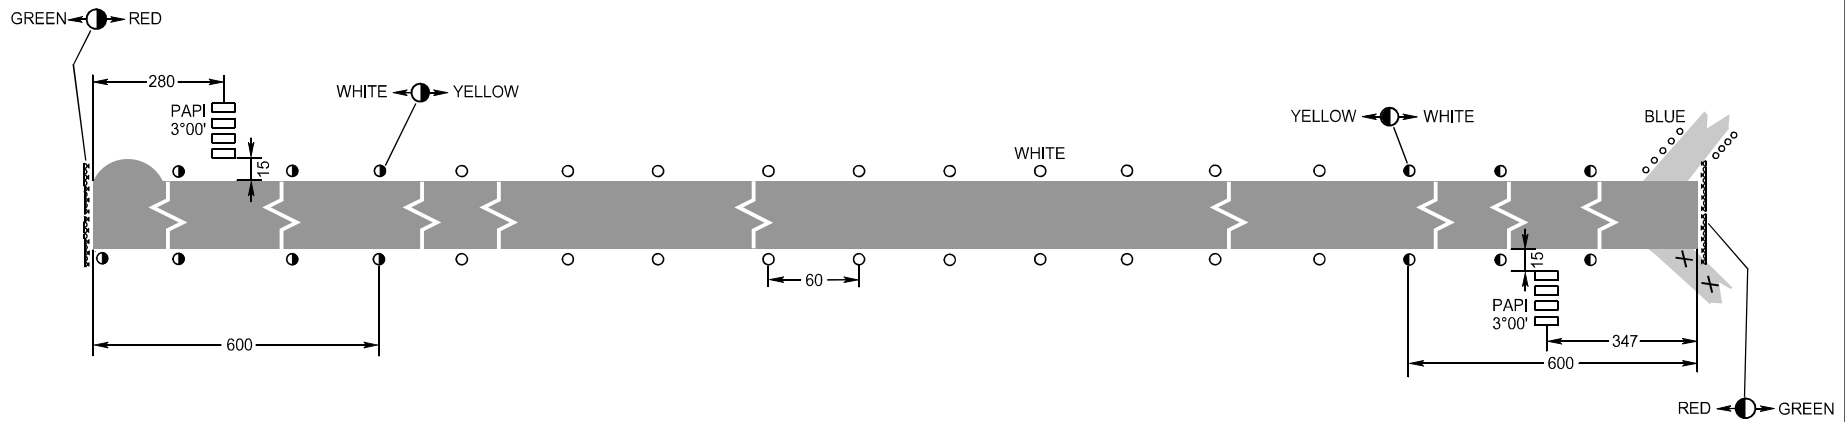

AERODROME
CHART - ICAO

ARP
61°38'49"N
050°50'42"E

ELEV
339'

SIVKAR START 124.600

SYKTYVKAR, RUSSIA

SYKTYVKAR

PZ - 90.11 coordinates

RWY	DIRECTION (TRUE)	THR	BEARING STRENGTH
18	201.78°	61°39'27"N 050°51'14"E	PCN 49/F/D/X/T
36	021.76°	61°38'12"N 050°50'11"E	

ELEVATIONS IN FEET
DIMENSIONS IN METRES
BEARINGS ARE MAGNETIC

CHANGE: ELEV

MARKING AIDS RWY 36 / 18 AND EXIT TWY

LIGHTING AIDS RWY 36 / 18 AND EXIT TWY

DIMENSIONS IN METRES

CHANGE: NIL