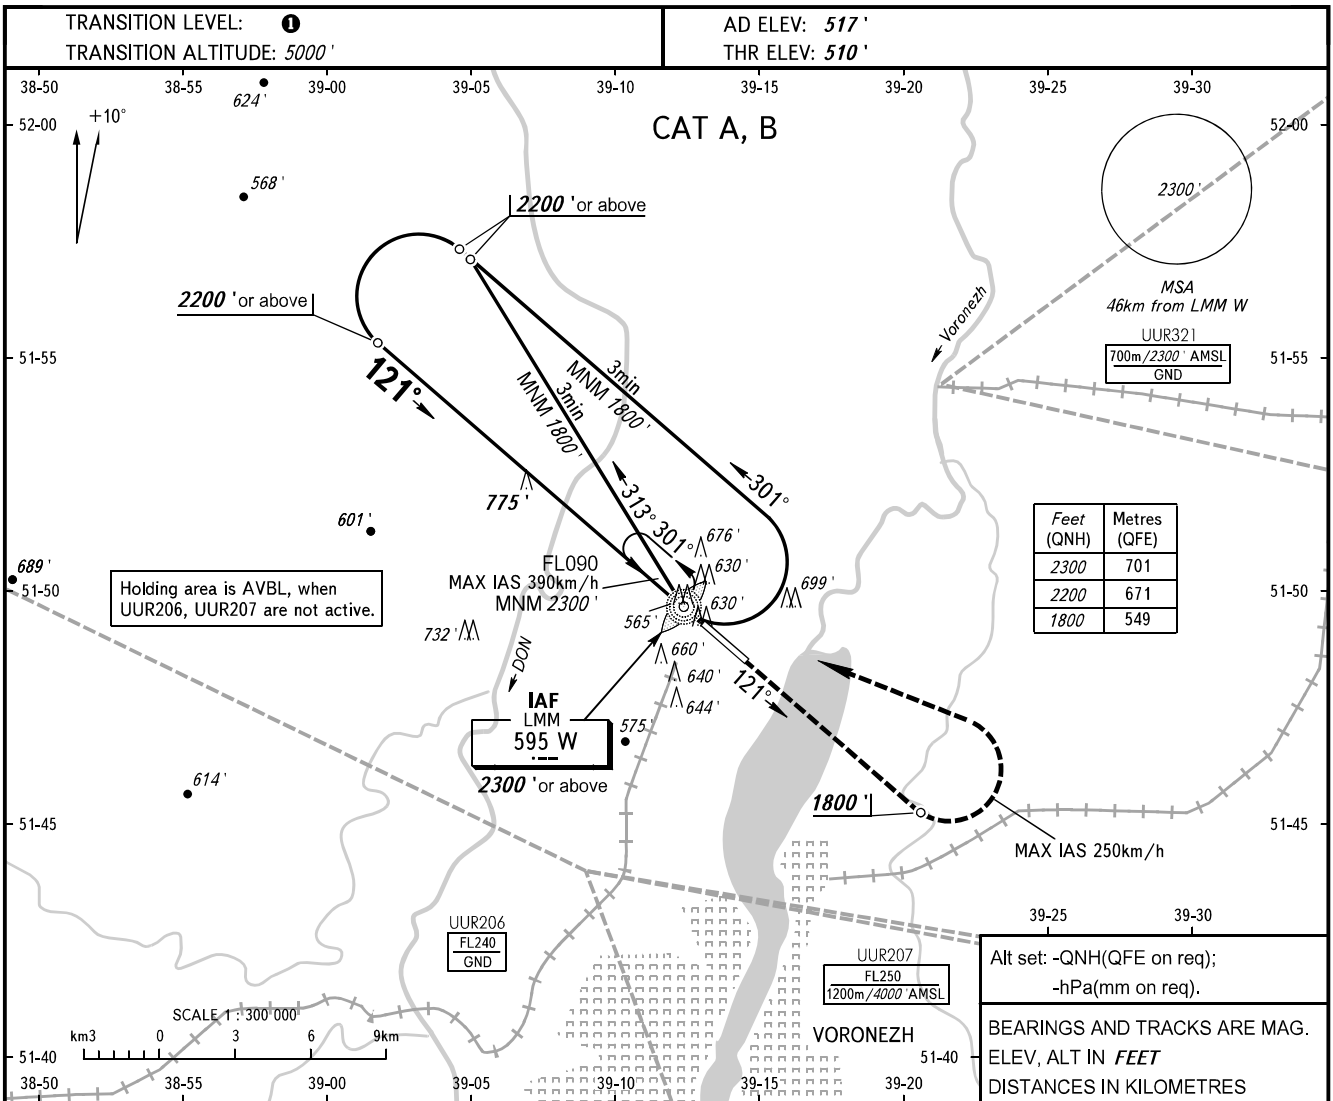

**INSTRUMENT
APPROACH
CHART - ICAO**

TOWER	118.300
-------	---------

**VORONEZH, RUSSIA
CHERTOVITSKOYE
NDB U RWY 12**

CHANGE: New chart