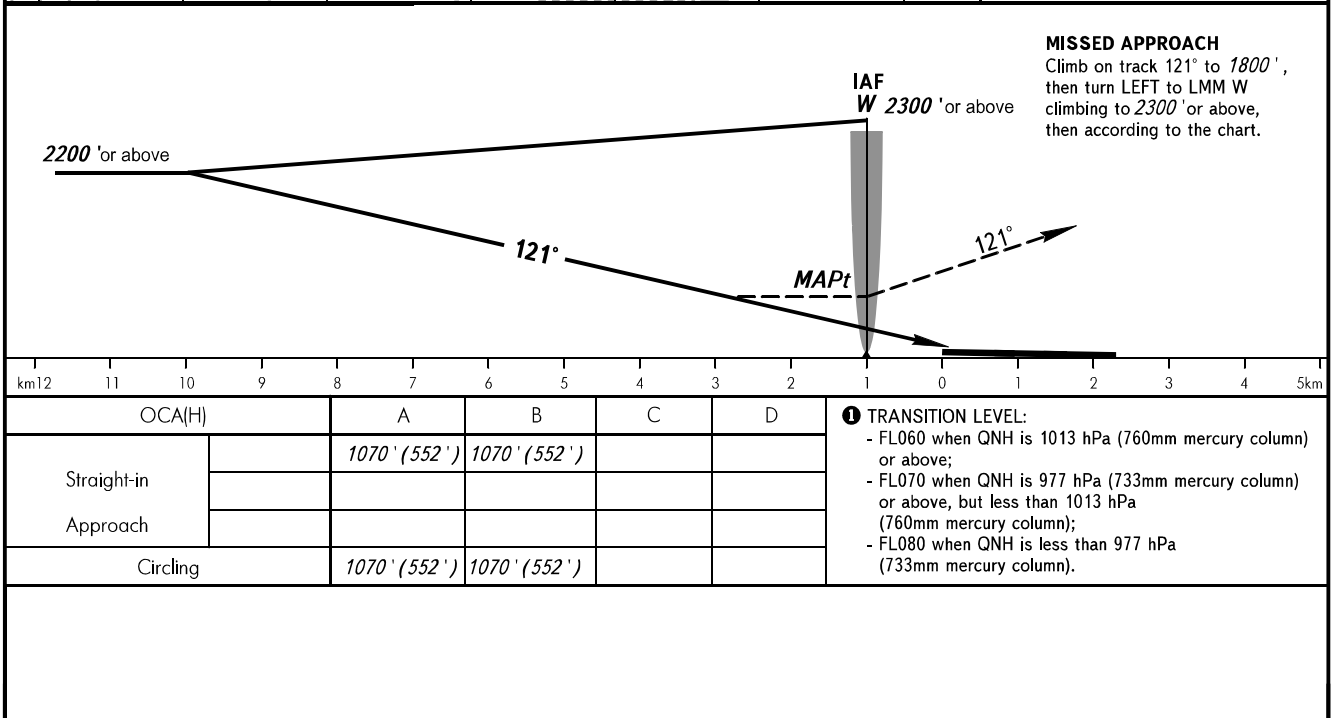

**INSTRUMENT
APPROACH
CHART - ICAO**

TOWER	118.300
-------	---------

**VORONEZH, RUSSIA
CHERTOVITSKOYE
NDB U RWY 12**

CHANGE: New chart