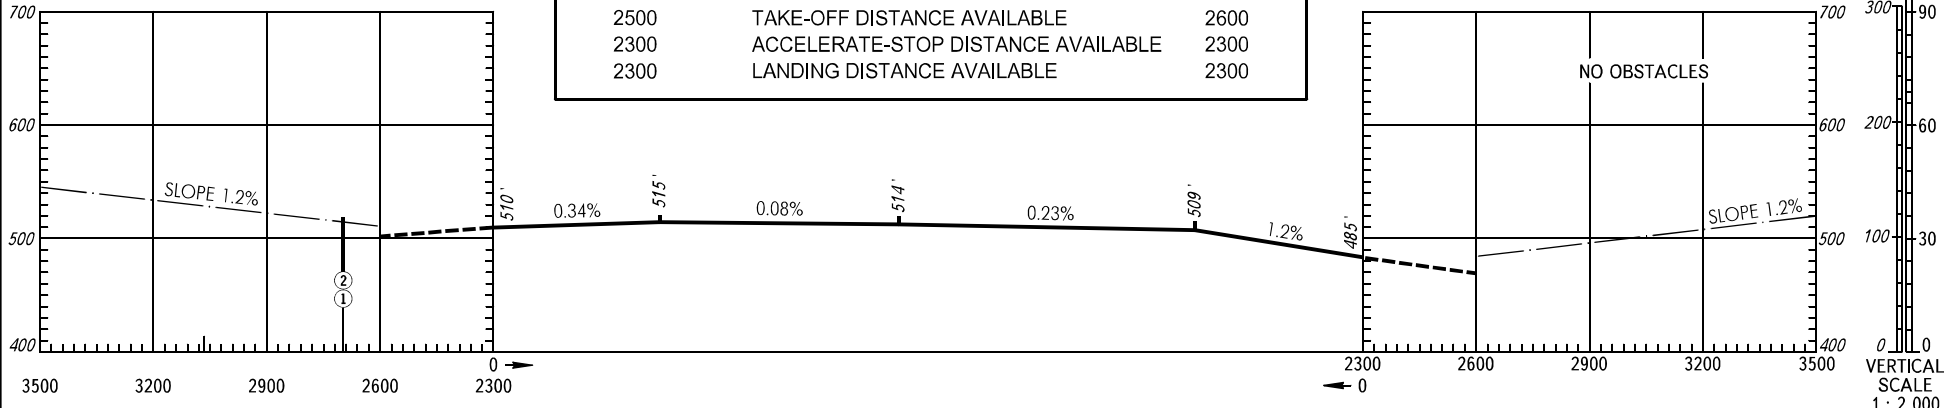

# AERODROME OBSTACLE CHART - ICAO

TYPE **A** (OPERATING LIMITATIONS)

DIMENSIONS IN METRES, ELEVATIONS IN FEET

## VORONEZH, RUSSIA

CHERTOVITSKOYE  
RWY 12/30

MAGNETIC VARIATION 10°E

DECLARED DISTANCES		
RWY12		RWY 30
2300	TAKE-OFF RUN AVAILABLE	2300
2500	TAKE-OFF DISTANCE AVAILABLE	2600
2300	ACCELERATE-STOP DISTANCE AVAILABLE	2300
2300	LANDING DISTANCE AVAILABLE	2300