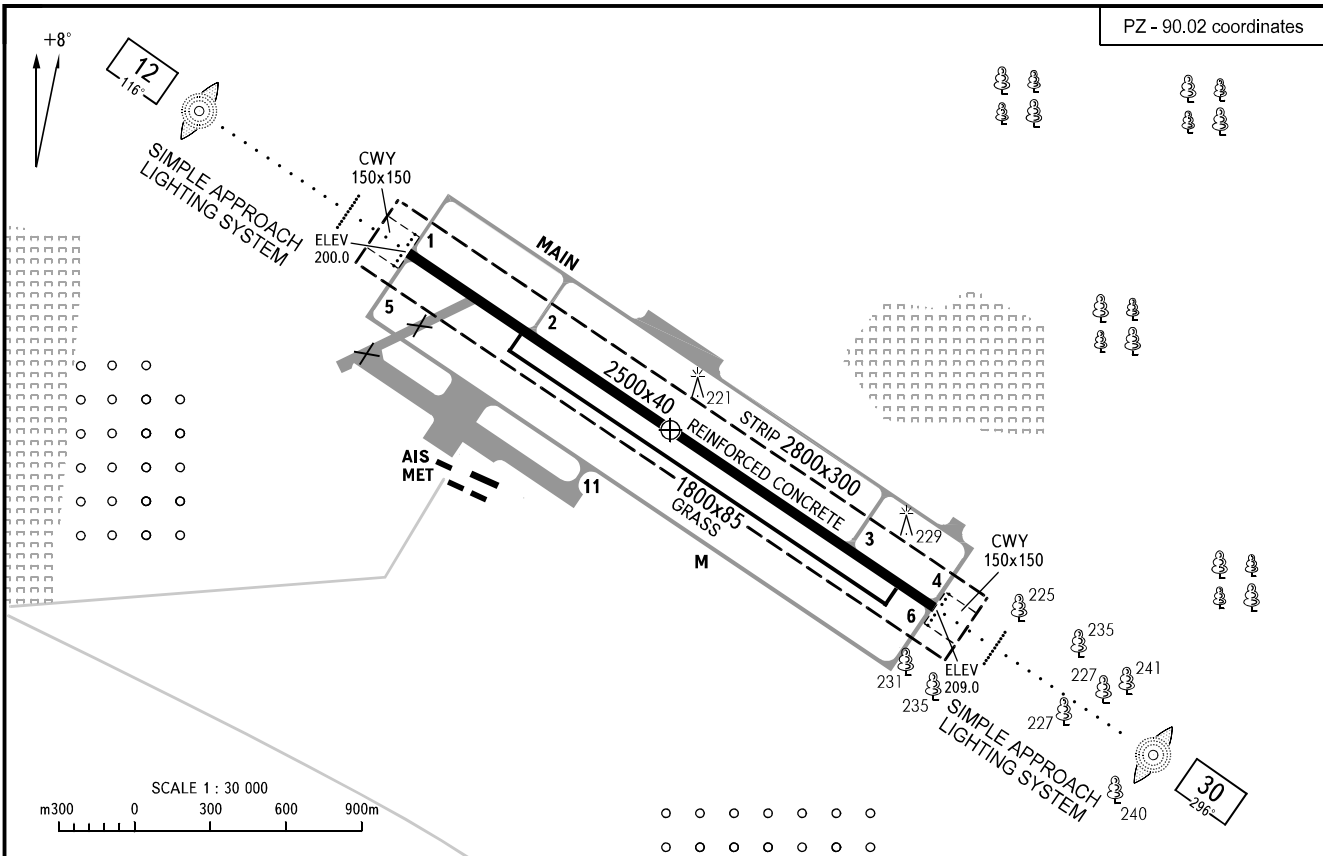

AERODROME
CHART - ICAO

ARP
51°45'02"N
036°17'44"E

ELEV
209.0

START 131.500
TAXIING 120.600

KURSK, RUSSIA

VOSTOCHNY

PZ - 90.02 coordinates

MARKING AIDS RWY 12 / 30 AND EXIT TWY

LIGHTING AIDS RWY 12 / 30 AND EXIT TWY

RWY	DIRECTION (TRUE)	THR	BEARING STRENGTH
12	123°53'	51°45'25"N 036°16'50"E	PCN 22 /R/A/X/T
30	303°53'	51°44'40"N 036°18'38"E	

ELEVATIONS AND DIMENSIONS IN METRES
BEARINGS ARE MAGNETIC

SCALE 1 : 5 000
m50 0 50 100 150m

CHANGE: New chart