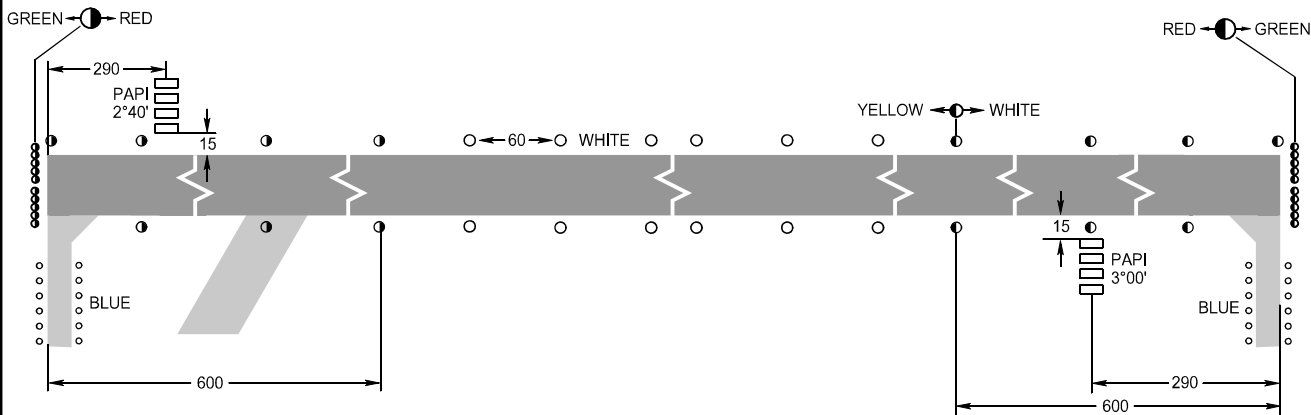

AERODROME
CHART - ICAO

ARP
51°45'02"N
036°17'44"E

ELEV
209.0

START 131.500
TAXIING 120.600

KURSK, RUSSIA

VOSTOCHNY

PZ - 90.02 coordinates

MARKING AIDS RWY 12 / 30 AND EXIT TWY

LIGHTING AIDS RWY 12 / 30 AND EXIT TWY

RWY	DIRECTION (TRUE)	THR	BEARING STRENGTH
12	123°53'	51°45'25"N 036°16'50"E	PCN 22 /R/A/X/T
30	303°53'	51°44'40"N 036°18'38"E	

ELEVATIONS AND DIMENSIONS IN METRES
BEARINGS ARE MAGNETIC

SCALE 1 : 5 000
m50 0 50 100 150m

CHANGE: New chart