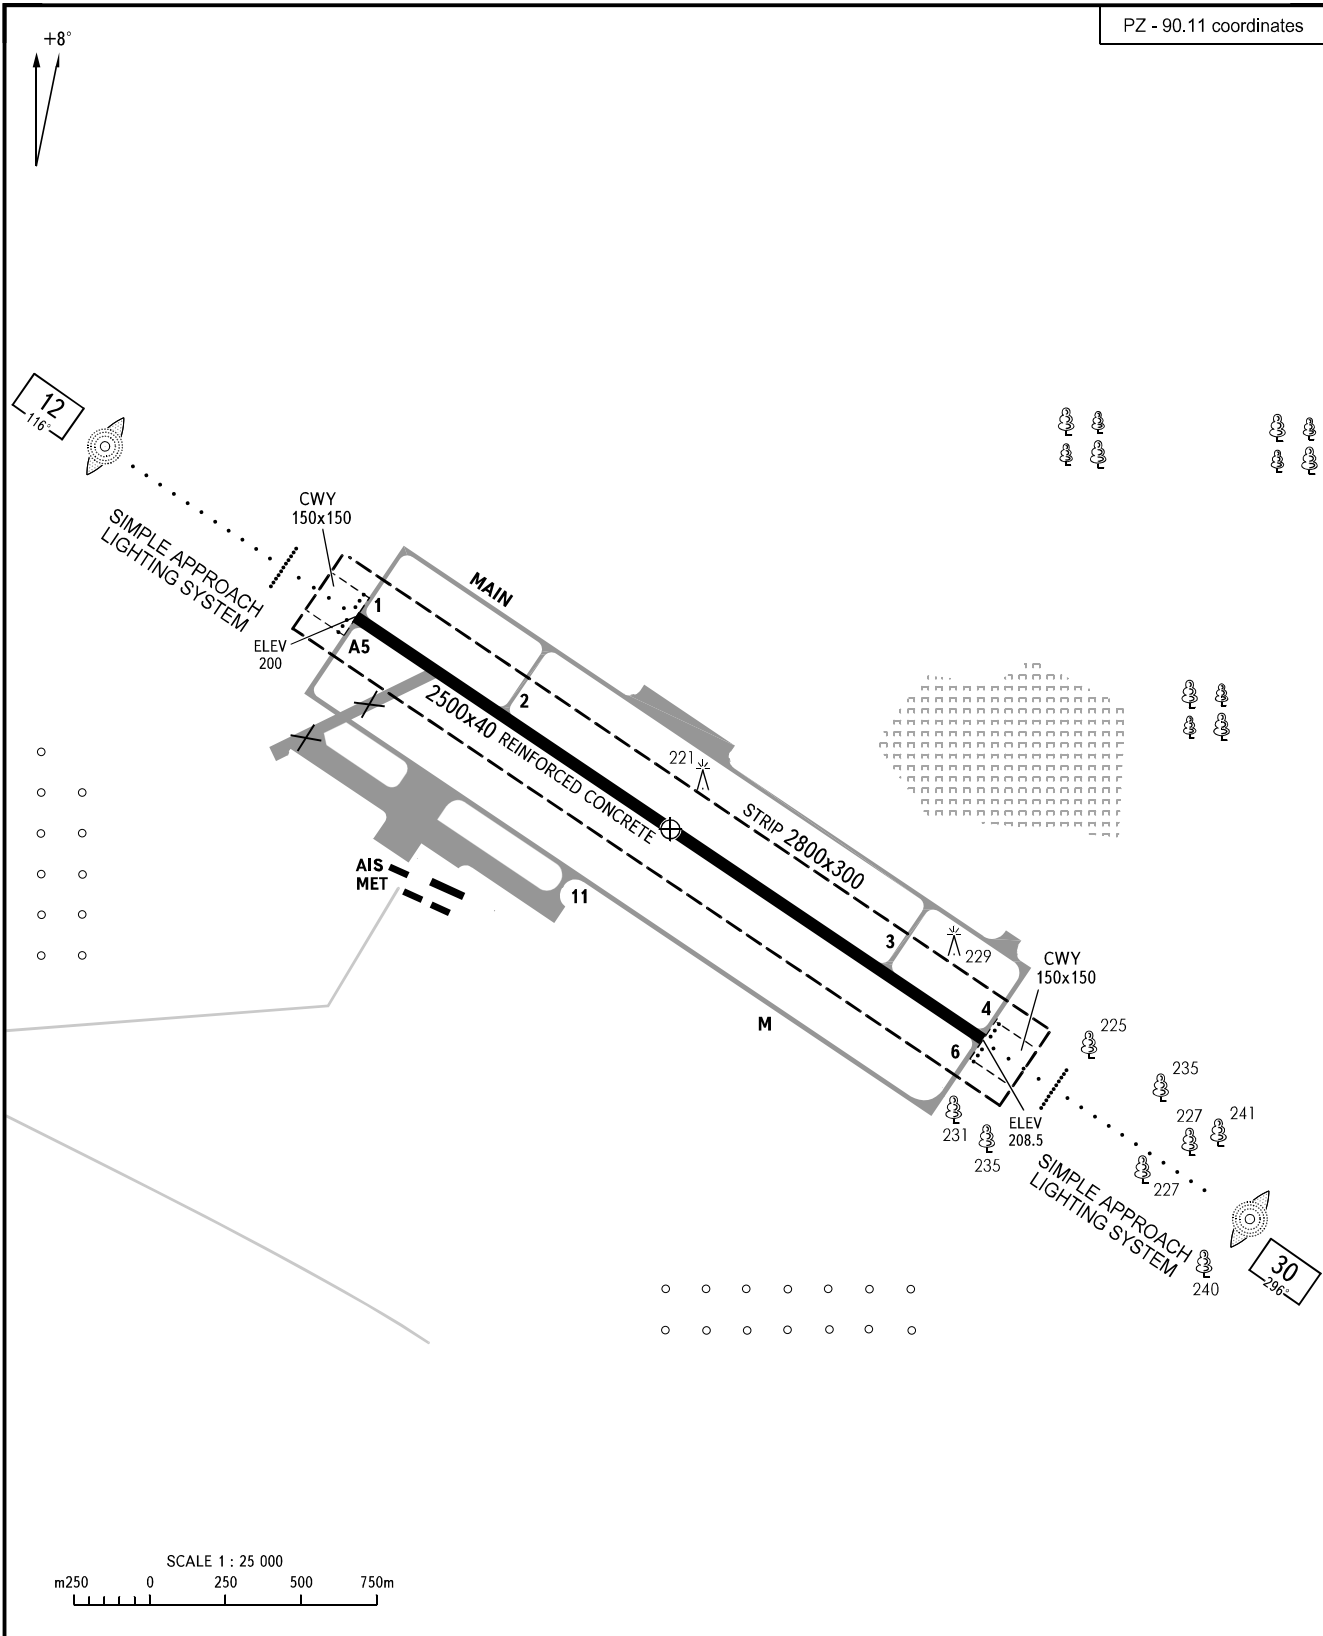

AERODROME
CHART - ICAO

ARP
51°45'02"N
036°17'45"E

ELEV
209m

START 131.500
TOWER 120.600

KURSK, RUSSIA

VOSTOCHNY

PZ - 90.11 coordinates

CHANGE: New chart

RWY	DIRECTION (TRUE)	THR	BEARING STRENGTH
12	123°53'	51°45'25"N 036°16'50"E	PCN 22 /R/A/X/T
30	303°53'	51°44'40"N 036°18'38"E	

ELEVATIONS AND DIMENSIONS IN METRES
BEARINGS ARE MAGNETIC

MARKING AIDS RWY 12 / 30 AND EXIT TWY

LIGHTING AIDS RWY 12 / 30 AND EXIT TWY

DIMENSIONS IN METRES

CHANGE: New chart