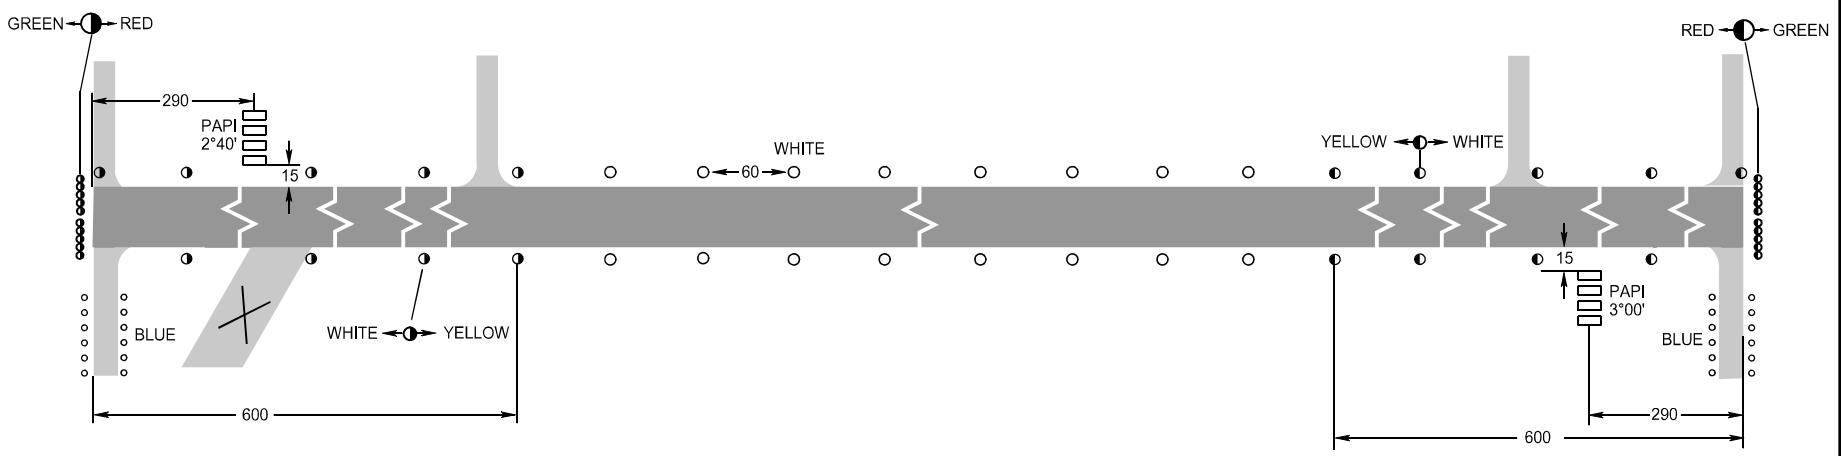

AERODROME
CHART - ICAO

ARP
51°45'02"N
036°17'45"E

ELEV
209m

START 131.500
TOWER 120.600

KURSK, RUSSIA

VOSTOCHNY

PZ - 90.11 coordinates

CHANGE: New chart

RWY	DIRECTION (TRUE)	THR	BEARING STRENGTH
12	123°53'	51°45'25"N 036°16'50"E	PCN 22 /R/A/X/T
30	303°53'	51°44'40"N 036°18'38"E	

ELEVATIONS AND DIMENSIONS IN METRES
BEARINGS ARE MAGNETIC

MARKING AIDS RWY 12 / 30 AND EXIT TWY

LIGHTING AIDS RWY 12 / 30 AND EXIT TWY

DIMENSIONS IN METRES

CHANGE: New chart