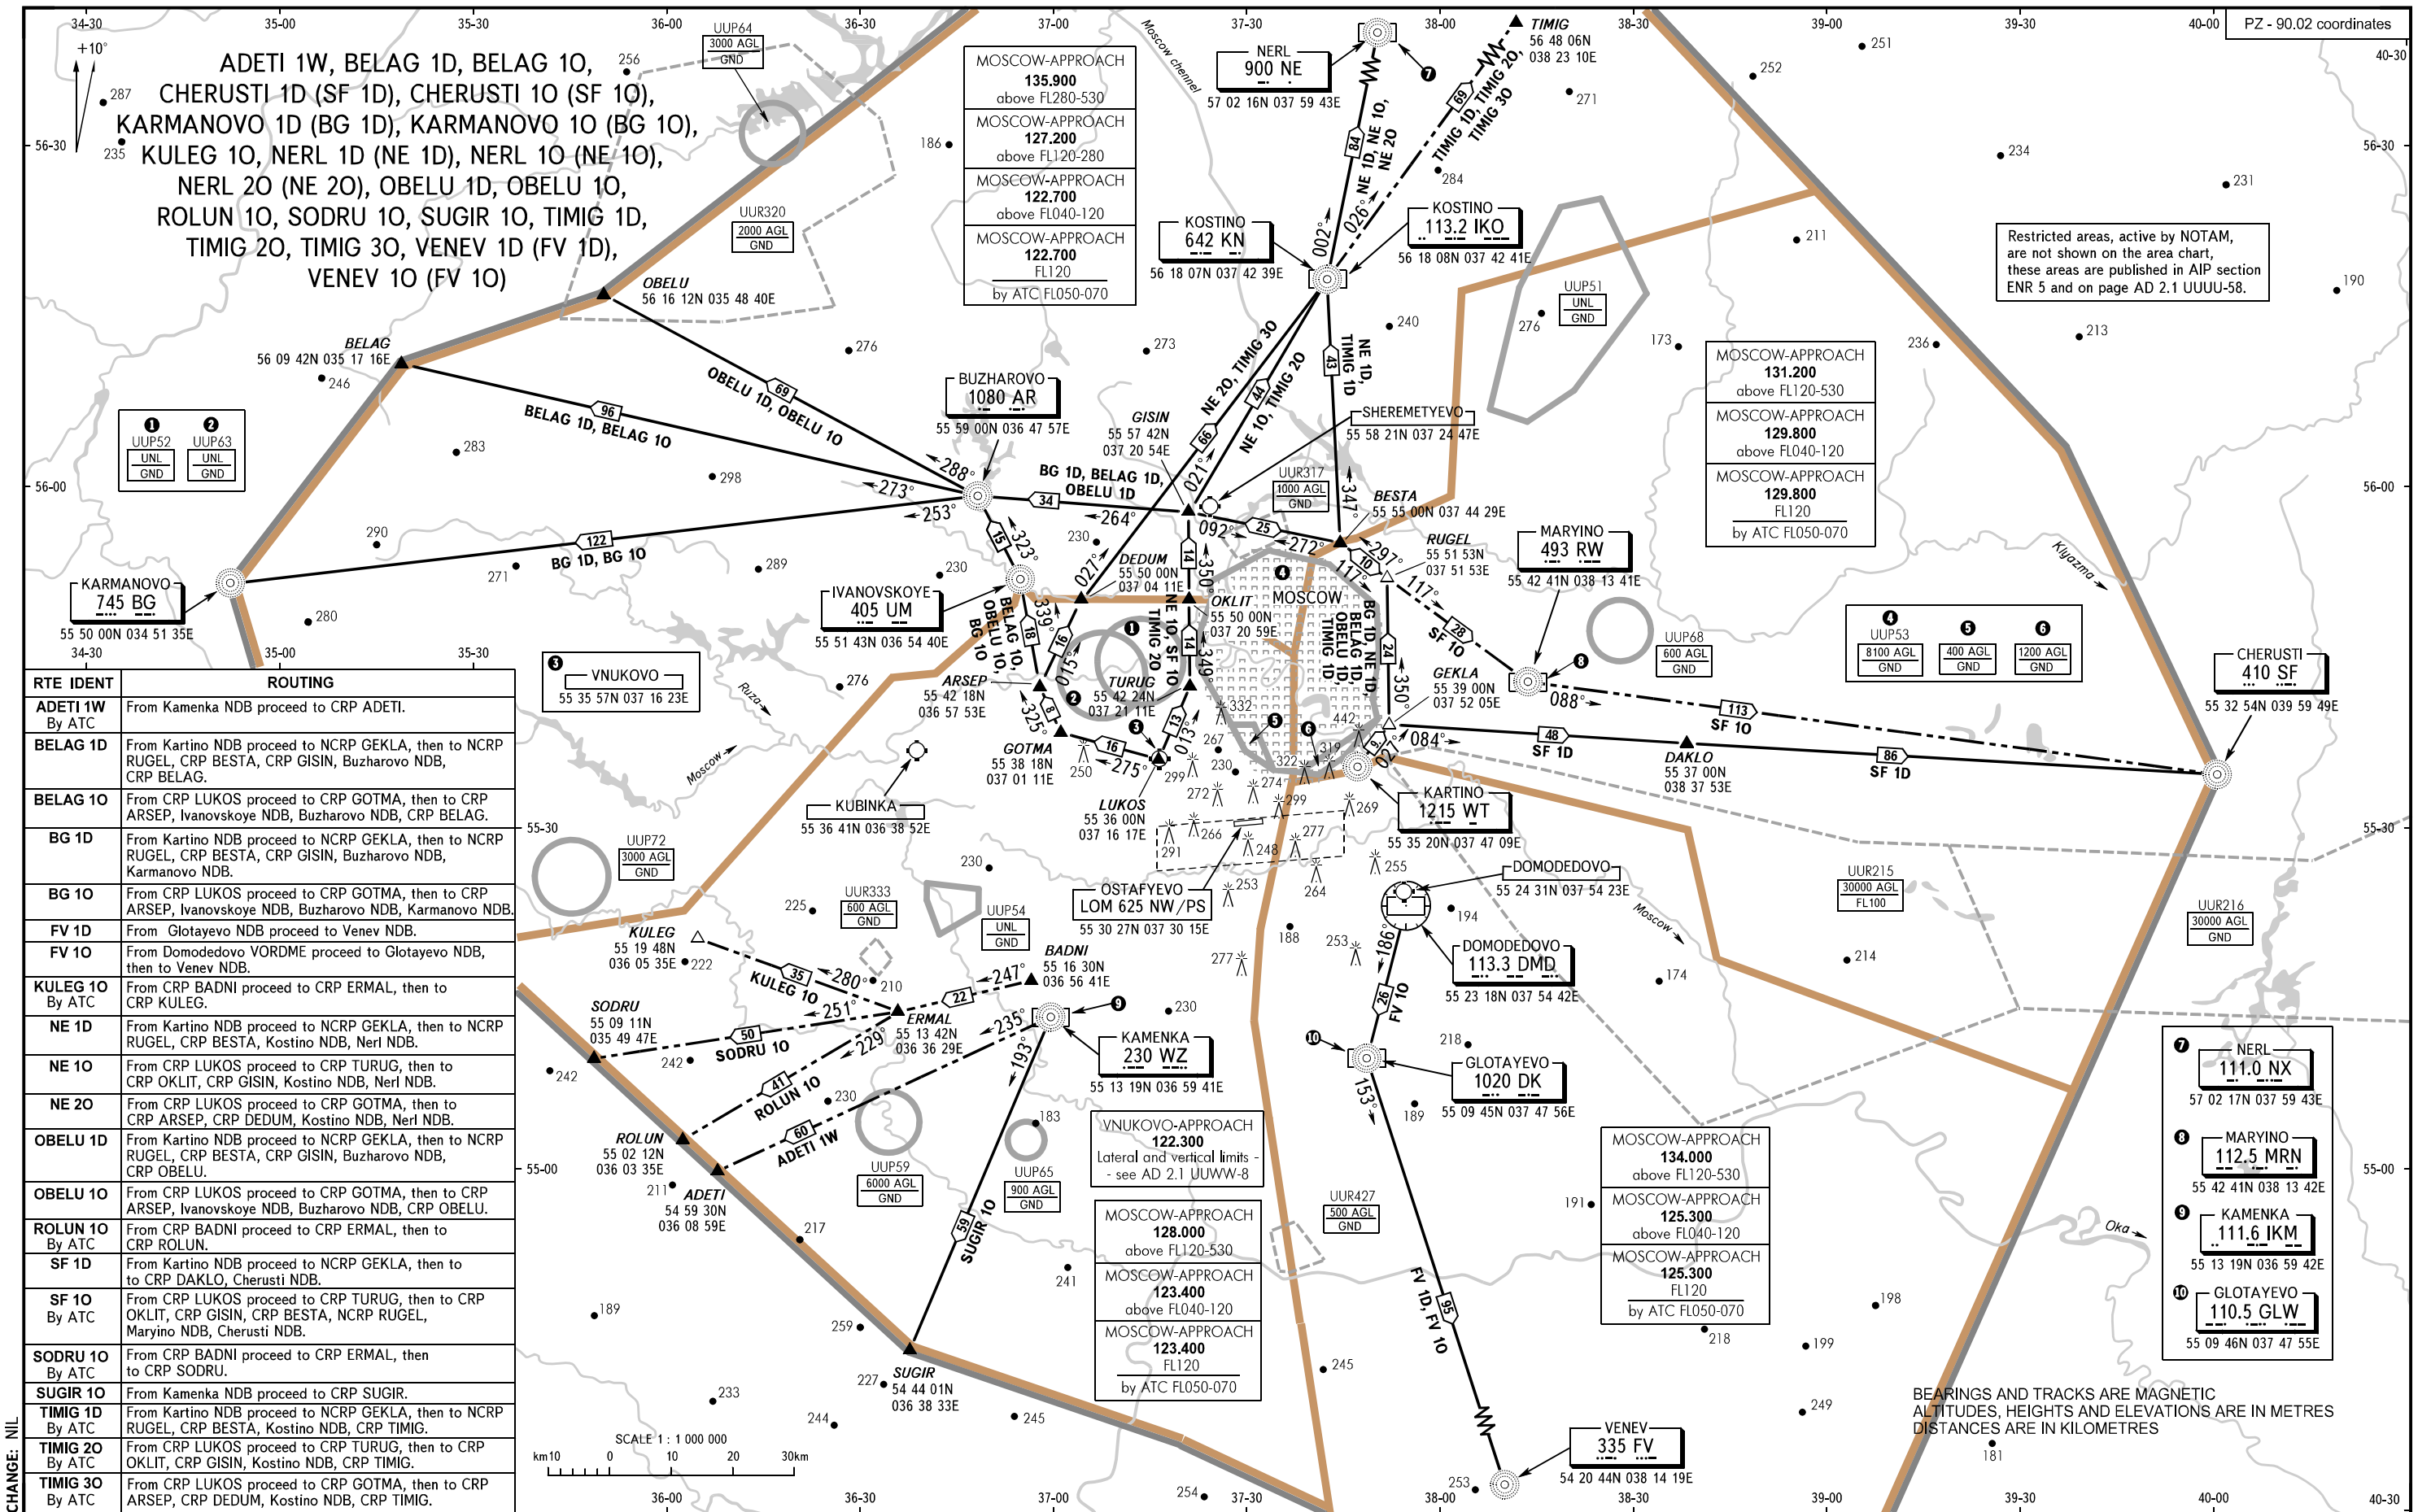

OSTAFYEVO, RUSSIA
OSTAFYEVO
DEPARTURE

AREA CHART - ICAO

DEPARTURE ROUTES

RTE IDENT	ROUTING
ADETI 1W By ATC	From Kamenka NDB proceed to CRP ADETI.
BELAG 1D	From Kartino NDB proceed to NCRP GEKLA, then to NCRP RUGEL, CRP BESTA, CRP GISIN, Buzharovo NDB, CRP BELAG.
BELAG 10	From CRP LUKOS proceed to CRP GOTMA, then to CRP ARSEP, Ivanovskoye NDB, Buzharovo NDB, CRP BELAG.
BG 1D	From Kartino NDB proceed to NCRP GEKLA, then to NCRP RUGEL, CRP BESTA, CRP GISIN, Buzharovo NDB, Karmarovo NDB.
BG 10	From CRP LUKOS proceed to CRP GOTMA, then to CRP ARSEP, Ivanovskoye NDB, Buzharovo NDB, Karmarovo NDB.
FV 1D	From Giotayevo NDB proceed to Venev NDB.
FV 10	From Domodedovo VORDME proceed to Giotayevo NDB, then to Venev NDB.
KULEG 10 By ATC	From CRP BADNI proceed to CRP ERMAL, then to CRP KULEG.
NE 1D	From Kartino NDB proceed to NCRP GEKLA, then to NCRP RUGEL, CRP BESTA, Kostino NDB, Nerl NDB.
NE 10	From CRP LUKOS proceed to CRP TURUG, then to CRP OKLIT, CRP GISIN, Kostino NDB, Nerl NDB.
NE 20	From CRP LUKOS proceed to CRP GOTMA, then to CRP ARSEP, CRP DEDUM, Kostino NDB, Nerl NDB.
OBELU 1D	From Kartino NDB proceed to NCRP GEKLA, then to NCRP RUGEL, CRP BESTA, CRP GISIN, Buzharovo NDB, CRP OBELU.
OBELU 10	From CRP LUKOS proceed to CRP GOTMA, then to CRP ARSEP, Ivanovskoye NDB, Buzharovo NDB, CRP OBELU.
ROLUN 10 By ATC	From CRP BADNI proceed to CRP ERMAL, then to CRP ROLUN.
SF 1D	From Kartino NDB proceed to NCRP GEKLA, then to CRP DAKLO, Cherusti NDB.
SF 10 By ATC	From CRP LUKOS proceed to CRP TURUG, then to CRP OKLIT, CRP GISIN, CRP BESTA, NCRP RUGEL, Maryino NDB, Cherusti NDB.
SODRU 10 By ATC	From CRP BADNI proceed to CRP ERMAL, then to CRP SODRU.
SUGIR 10	From Kamenka NDB proceed to CRP SUGIR.
TIMIG 1D By ATC	From Kartino NDB proceed to NCRP GEKLA, then to NCRP RUGEL, CRP BESTA, Kostino NDB, CRP TIMIG.
TIMIG 20 By ATC	From CRP LUKOS proceed to CRP TURUG, then to CRP OKLIT, CRP GISIN, Kostino NDB, CRP TIMIG.
TIMIG 30 By ATC	From CRP LUKOS proceed to CRP GOTMA, then to CRP ARSEP, CRP DEDUM, Kostino NDB, CRP TIMIG.