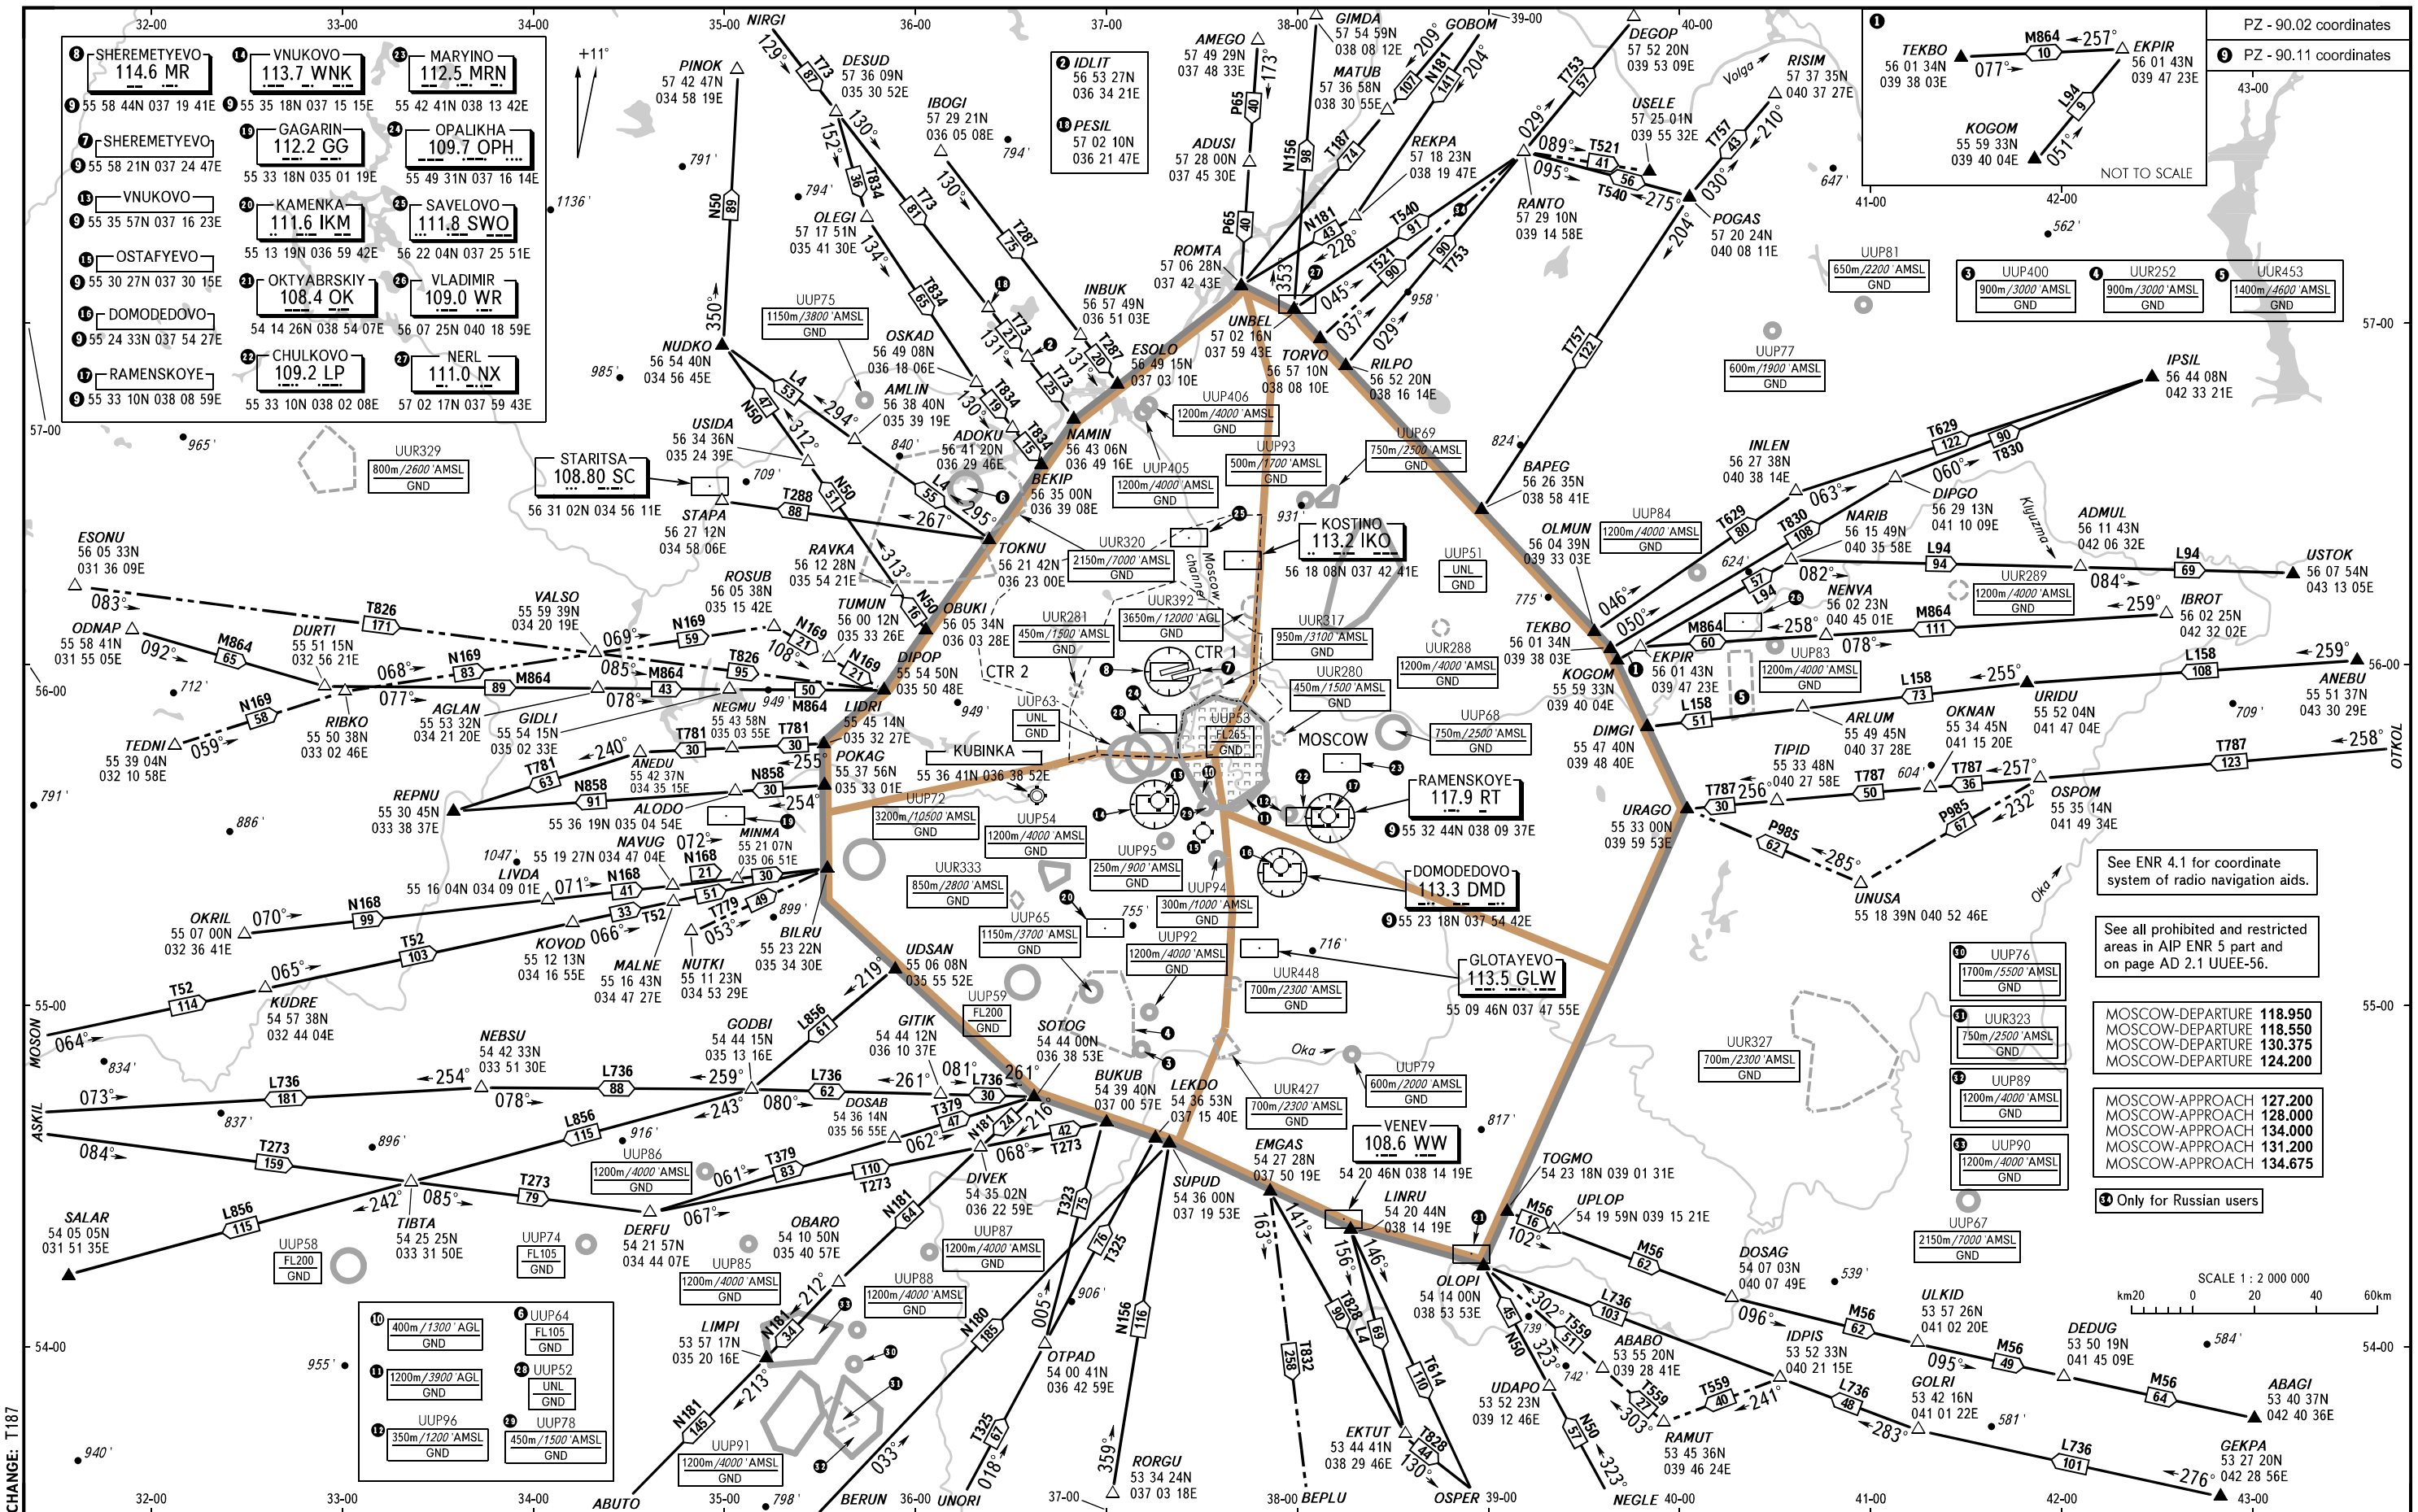

AREA CHART - ICAO

ARRIVAL, DEPARTURE
AND TRANSIT ROUTES

MOSCOW, RUSSIA

SHEREMETYEVO

See ENR 4.1 for coordinate system of radio navigation aids.

See all prohibited and restricted areas in AIP ENR 5 part and on page AD 2.1 UUEE-56.

MOSCOW-DEPARTURE 118.950
 MOSCOW-DEPARTURE 118.550
 MOSCOW-DEPARTURE 130.375
 MOSCOW-DEPARTURE 124.200

MOSCOW-APPROACH 127.200
 MOSCOW-APPROACH 128.000
 MOSCOW-APPROACH 134.000
 MOSCOW-APPROACH 131.200
 MOSCOW-APPROACH 134.675