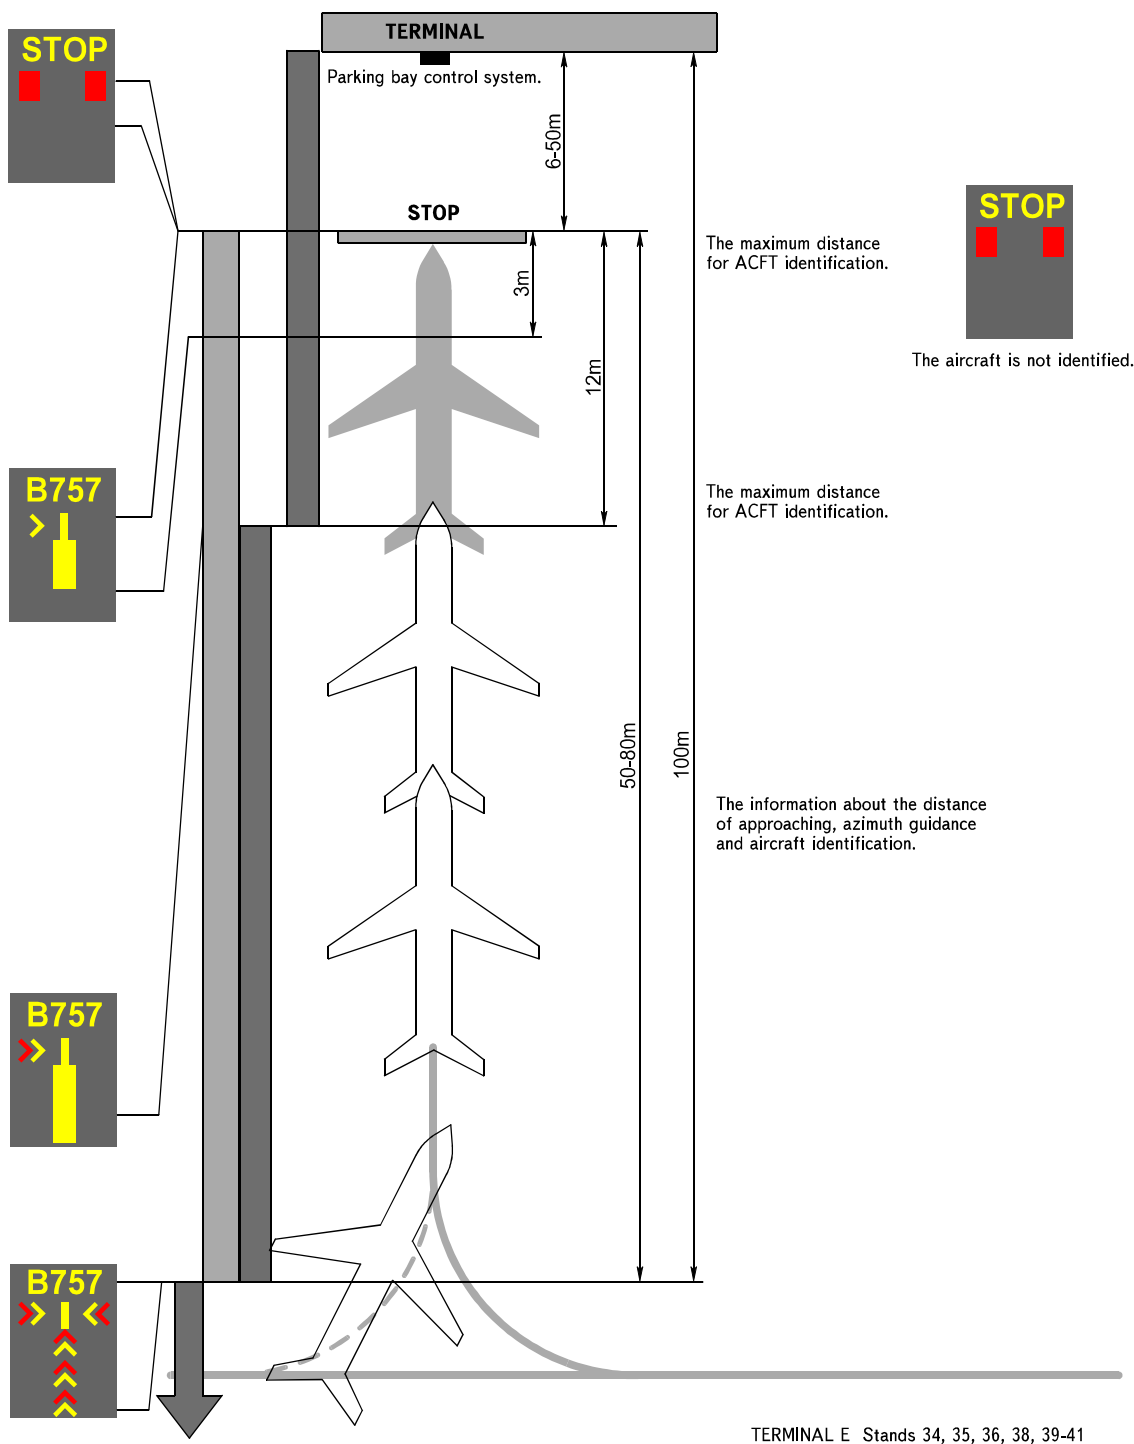

DOCKING GUIDANCE
SYSTEM SAFEDOCK

MOSCOW, RUSSIA

SHEREMETYEVO, TERMINAL E, F

TERMINAL E Stands 34, 35, 36, 38, 39-41
TERMINAL F Stands 47, 48, 55