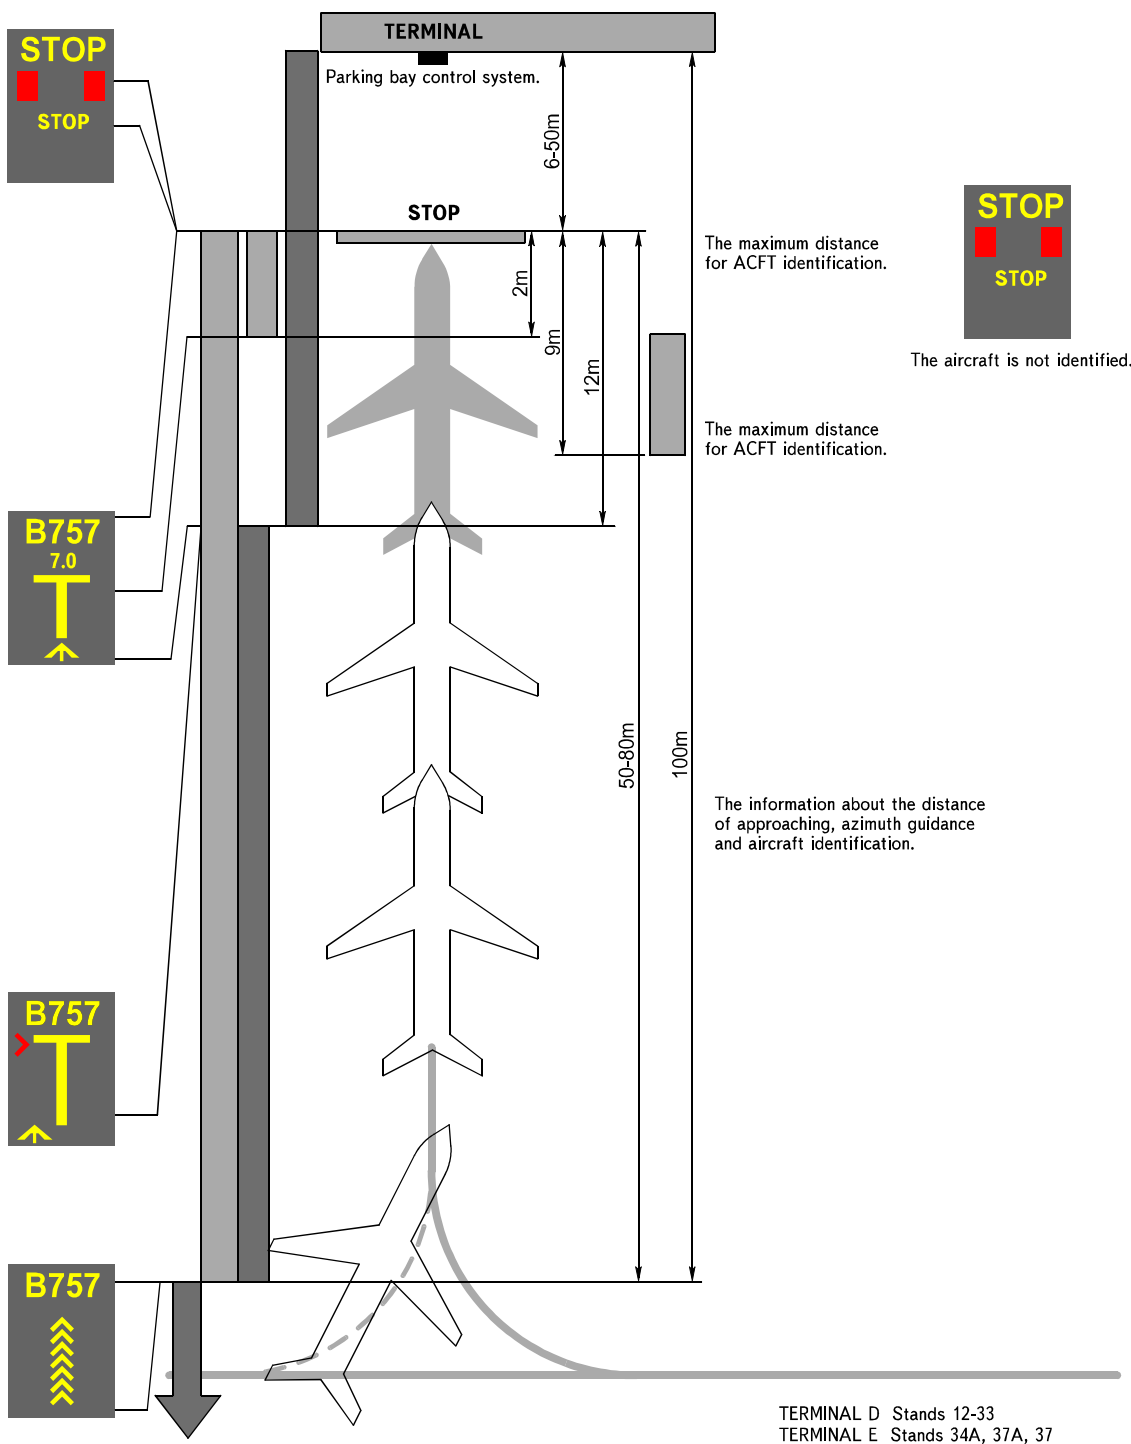

DOCKING GUIDANCE
SYSTEM SAFEDOCK

MOSCOW, RUSSIA

SHEREMETYEVO, TERMINAL D, E, F

TERMINAL D Stands 12-33
TERMINAL E Stands 34A, 37A, 37
TERMINAL F Stands 46, 48A, 49-53,
53A, 54, 56, 57, 57A, 58, 59, 60

CHANGE: NIL