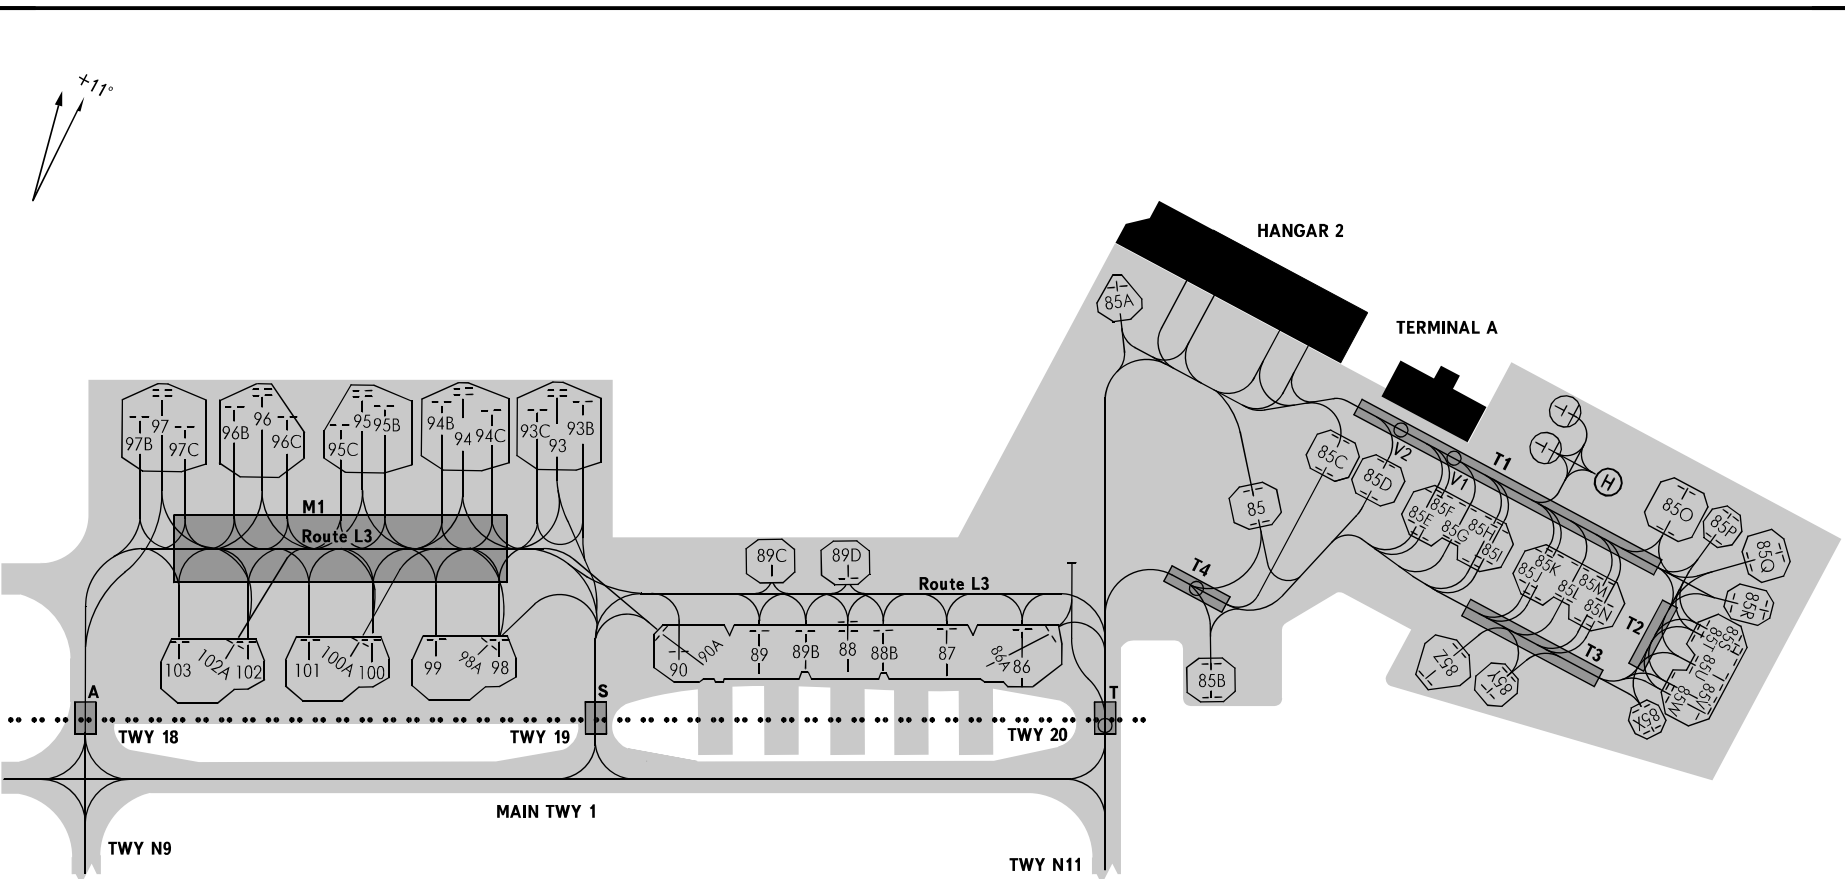

AIRCRAFT PARKING
CHART - ICAO

SHEREMETYEVO APRON 3 130.350
SHEREMETYEVO GROUND 1 119.000

MOSCOW, RUSSIA

SHEREMETYEVO, TERMINAL A, EAST SECTOR OF TERMINAL B

LEGEND

- - Transfer of control limit
- - Stop point
- M1** - De-icing and start-up area

Not to scale

CHANGE: New chart