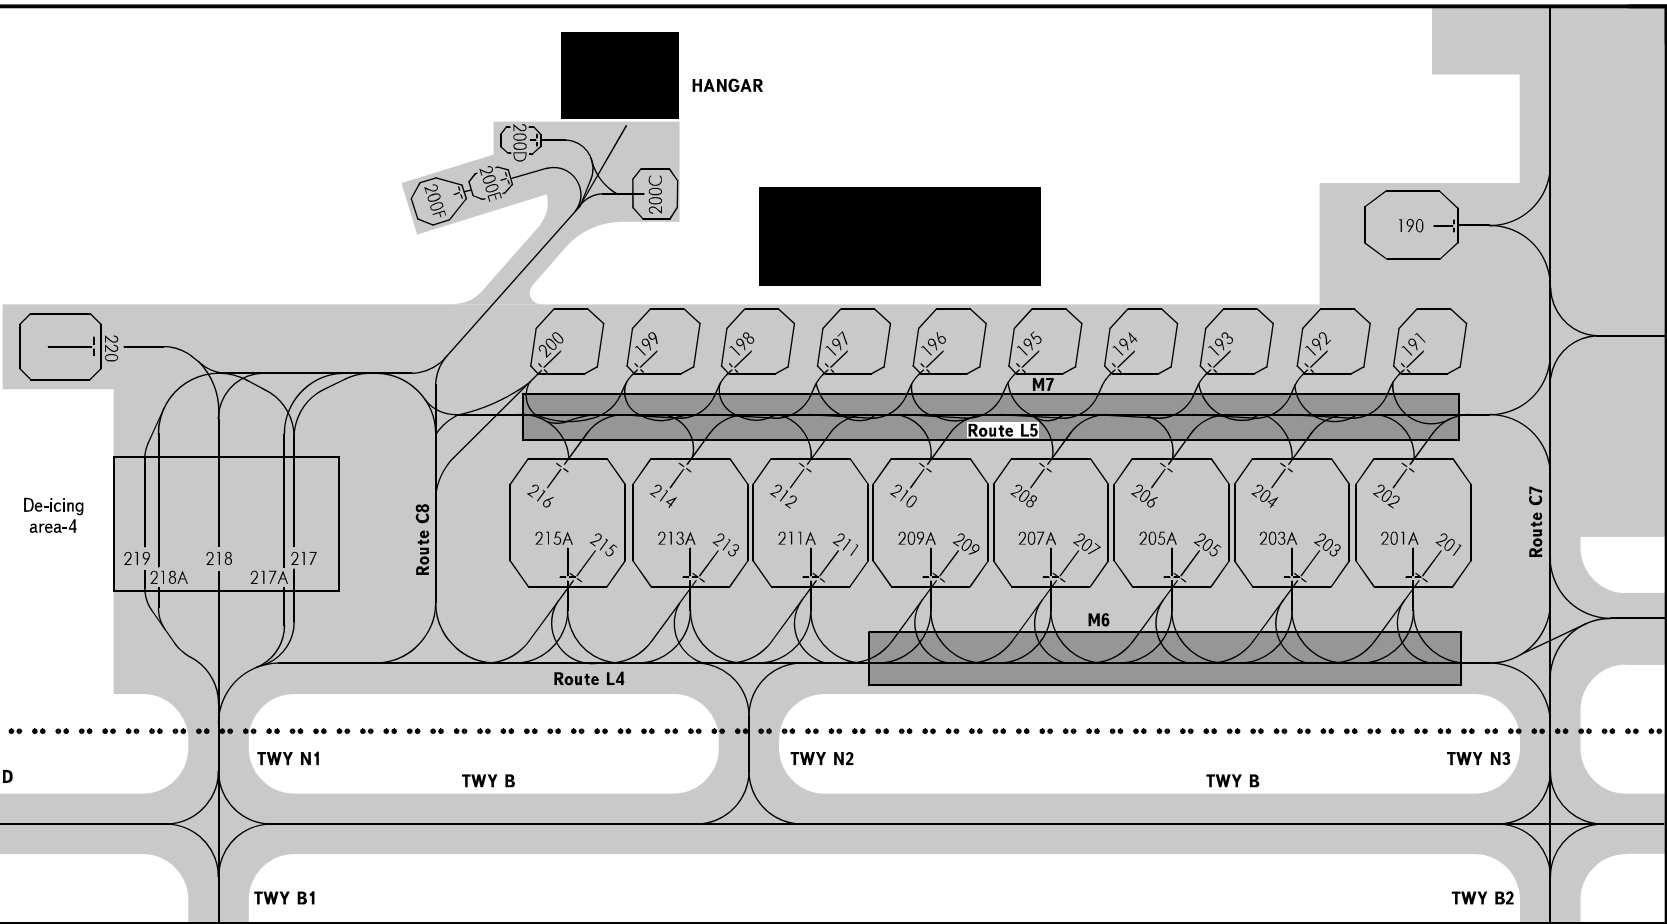

AIRCRAFT PARKING
CHART - ICAO

SHEREMETYEVO APRON 3 130.350
SHEREMETYEVO GROUND 1 119.000

SHEREMETYEVO, WEST SECTOR OF TERMINAL B

MOSCOW, RUSSIA

WARNING:

1. Taxi routes C7, C8, L4 are designated for ACFT with wingspan of 65m or less.
2. Taxi route L5 is designated for ACFT with wingspan of 36m or less.

LEGEND

- - Transfer of control limit
- M6 - start-up areas