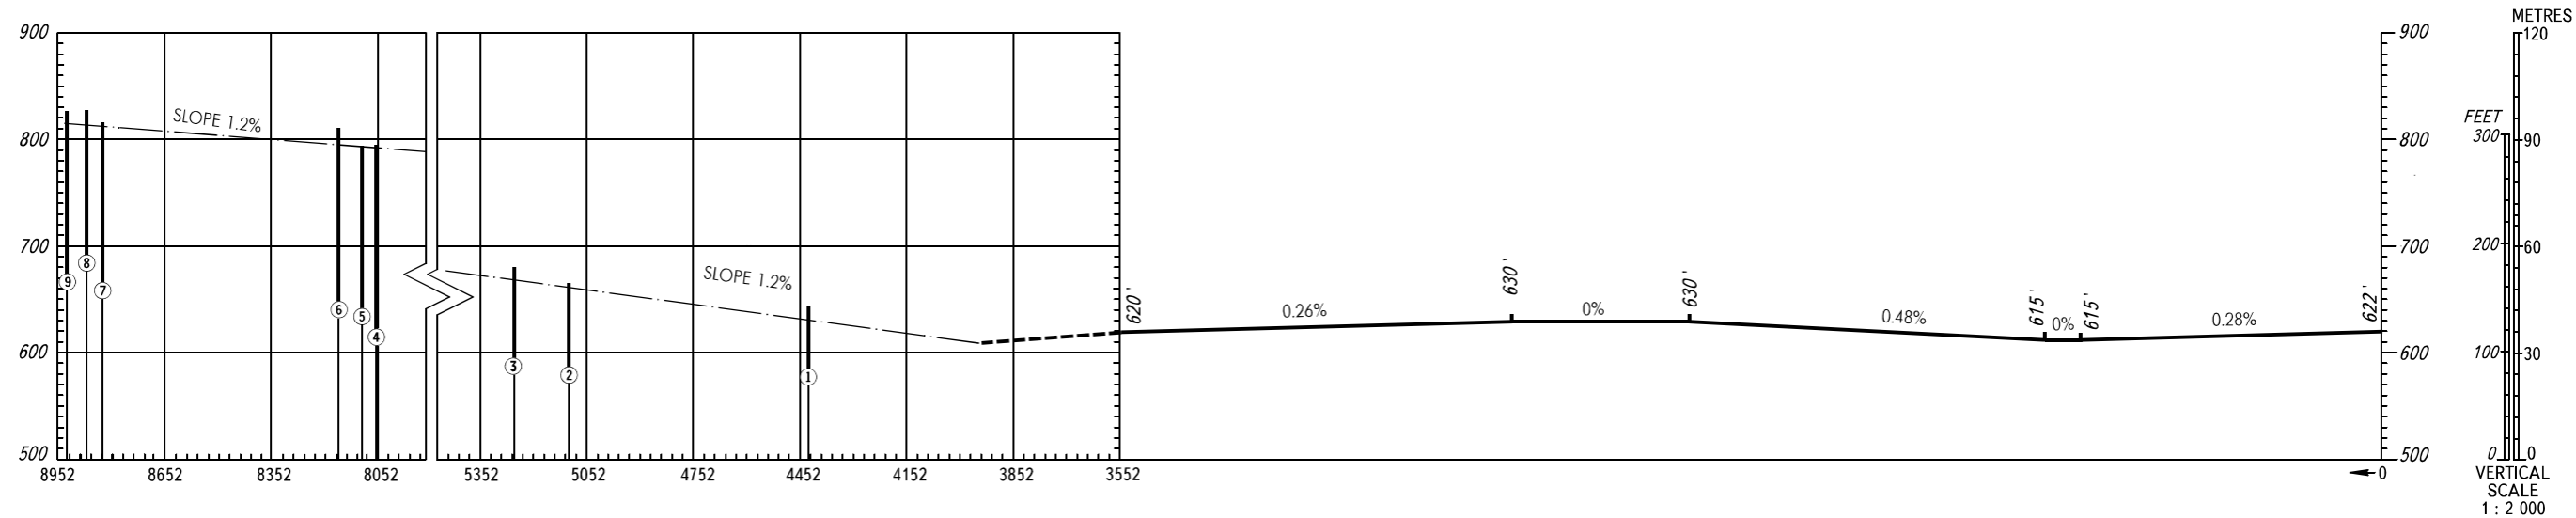

AERODROME OBSTACLE  
CHART - ICAO

TYPE **A** (OPERATING LIMITATIONS)

DIMENSIONS IN METERS, ELEVATIONS IN *FEET*

MOSCOW, RUSSIA  
SHEREMETYEVO  
RWY 06C/24C

MAGNETIC VARIATION 11°E

DECLARED DISTANCES	
RWY 06C	
3552	TAKE-OFF RUN AVAILABLE
3952	TAKE-OFF DISTANCE AVAILABLE
3552	ACCELERATE-STOP DISTANCE AVAILABLE
3552	LANDING DISTANCE AVAILABLE

LEGEND	
IDENTIFICATION NUMBER	①
ANTENNA	●
TREES	🌲

TYPE A (OPERATING LIMITATIONS)

DIMENSIONS IN METERS, ELEVATIONS IN FEET

MAGNETIC VARIATION 11°E

DECLARED DISTANCES	
	RWY 24C
TAKE-OFF RUN AVAILABLE	3552
TAKE-OFF DISTANCE AVAILABLE	3952
ACCELERATE-STOP DISTANCE AVAILABLE	3552
LANDING DISTANCE AVAILABLE	3552