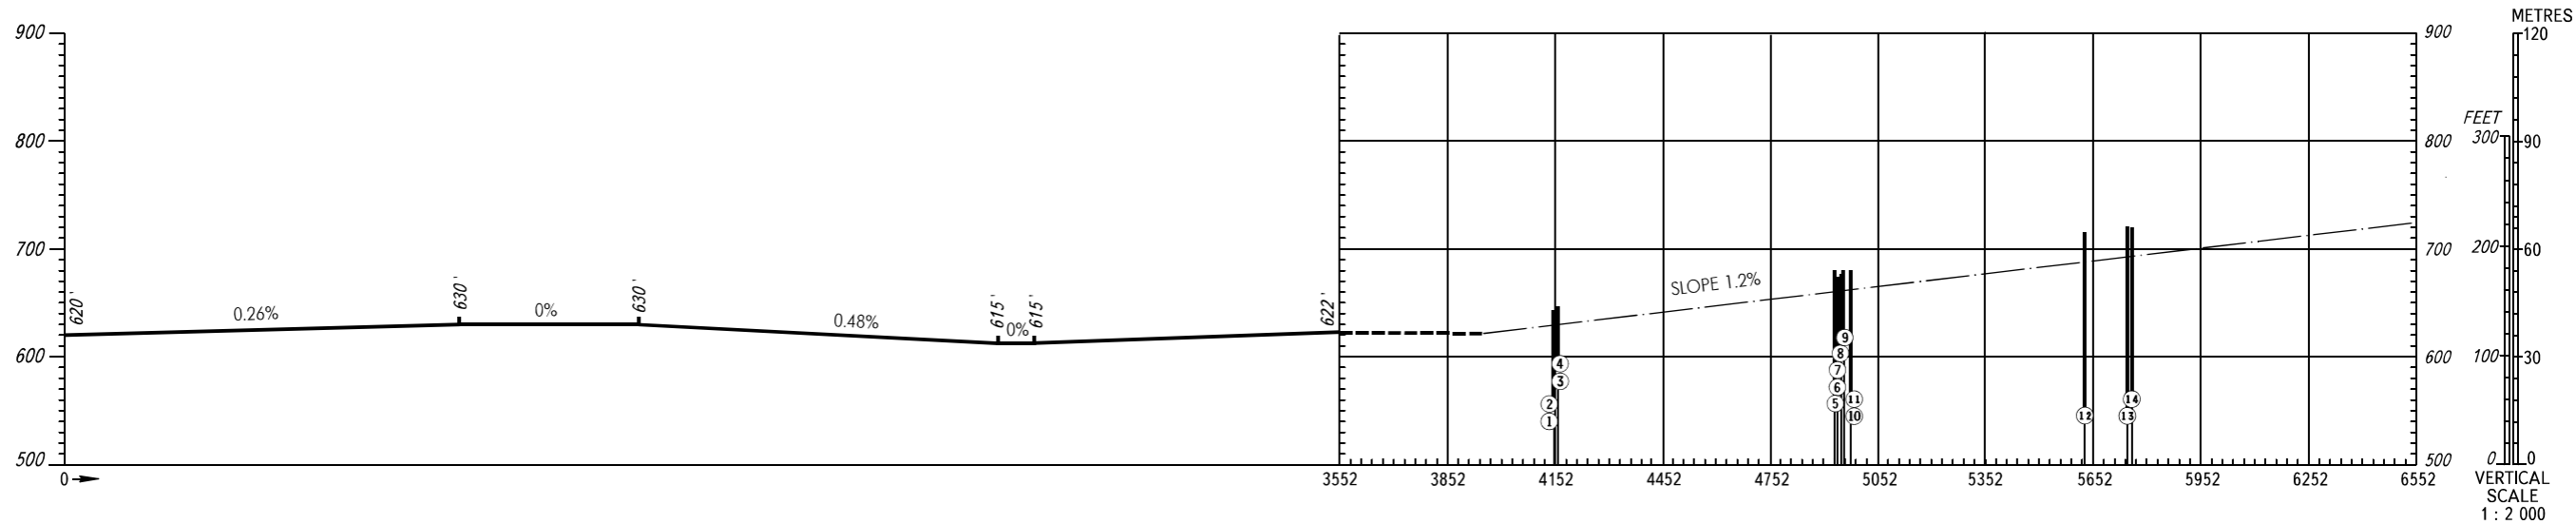

AERODROME OBSTACLE  
CHART - ICAO

TYPE **A** (OPERATING LIMITATIONS)

DIMENSIONS IN METERS, ELEVATIONS IN *FEET*

MOSCOW, RUSSIA  
SHEREMETYEVO  
RWY 06C/24C

MAGNETIC VARIATION 11°E

DECLARED DISTANCES	
RWY 06C	
3552	TAKE-OFF RUN AVAILABLE
3952	TAKE-OFF DISTANCE AVAILABLE
3552	ACCELERATE-STOP DISTANCE AVAILABLE
3552	LANDING DISTANCE AVAILABLE

LEGEND	
IDENTIFICATION NUMBER	①
ANTENNA	●
TREES	🌲

TYPE A (OPERATING LIMITATIONS)

DIMENSIONS IN METERS, ELEVATIONS IN FEET

MAGNETIC VARIATION 11°E

DECLARED DISTANCES	
	RWY 24C
TAKE-OFF RUN AVAILABLE	3552
TAKE-OFF DISTANCE AVAILABLE	3952
ACCELERATE-STOP DISTANCE AVAILABLE	3552
LANDING DISTANCE AVAILABLE	3552