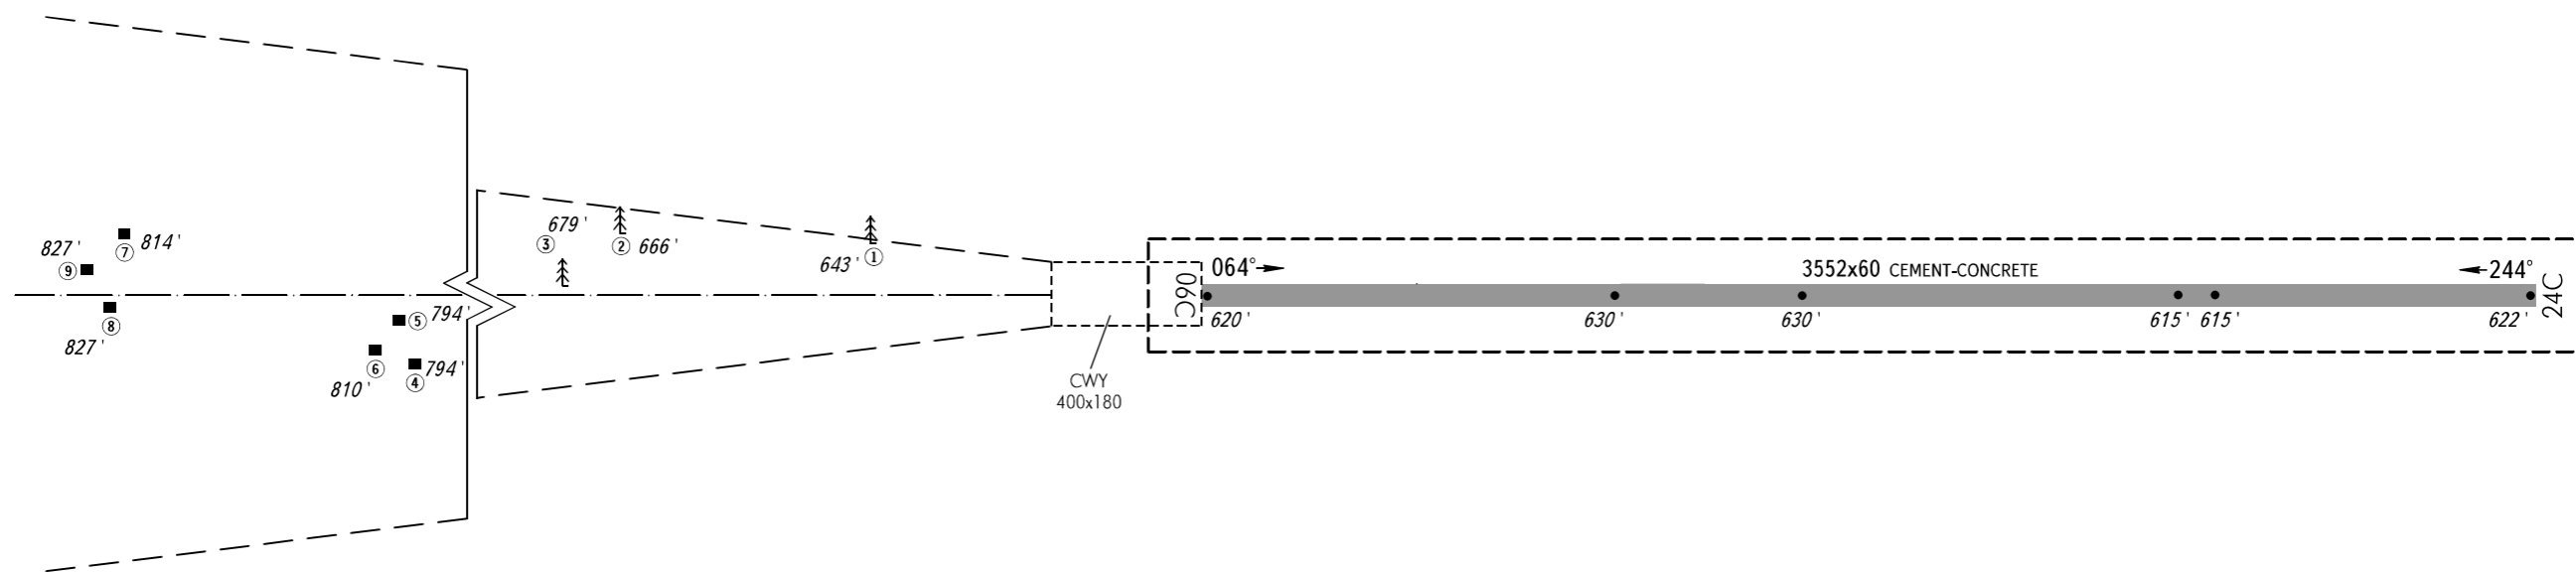

AERODROME OBSTACLE  
CHART - ICAO

TYPE **A** (OPERATING LIMITATIONS)

DIMENSIONS IN METERS, ELEVATIONS IN *FEET*

MOSCOW, RUSSIA  
SHEREMETYEVO  
RWY 06C/24C

MAGNETIC VARIATION 11°E

DECLARED DISTANCES	
RWY 06C	
3552	TAKE-OFF RUN AVAILABLE
3952	TAKE-OFF DISTANCE AVAILABLE
3552	ACCELERATE-STOP DISTANCE AVAILABLE
3552	LANDING DISTANCE AVAILABLE

LEGEND	
IDENTIFICATION NUMBER	①
ANTENNA	●
TREES	🌲

TYPE A (OPERATING LIMITATIONS)

DIMENSIONS IN METERS, ELEVATIONS IN FEET

MAGNETIC VARIATION 11°E

DECLARED DISTANCES	
	RWY 24C
TAKE-OFF RUN AVAILABLE	3552
TAKE-OFF DISTANCE AVAILABLE	3952
ACCELERATE-STOP DISTANCE AVAILABLE	3552
LANDING DISTANCE AVAILABLE	3552