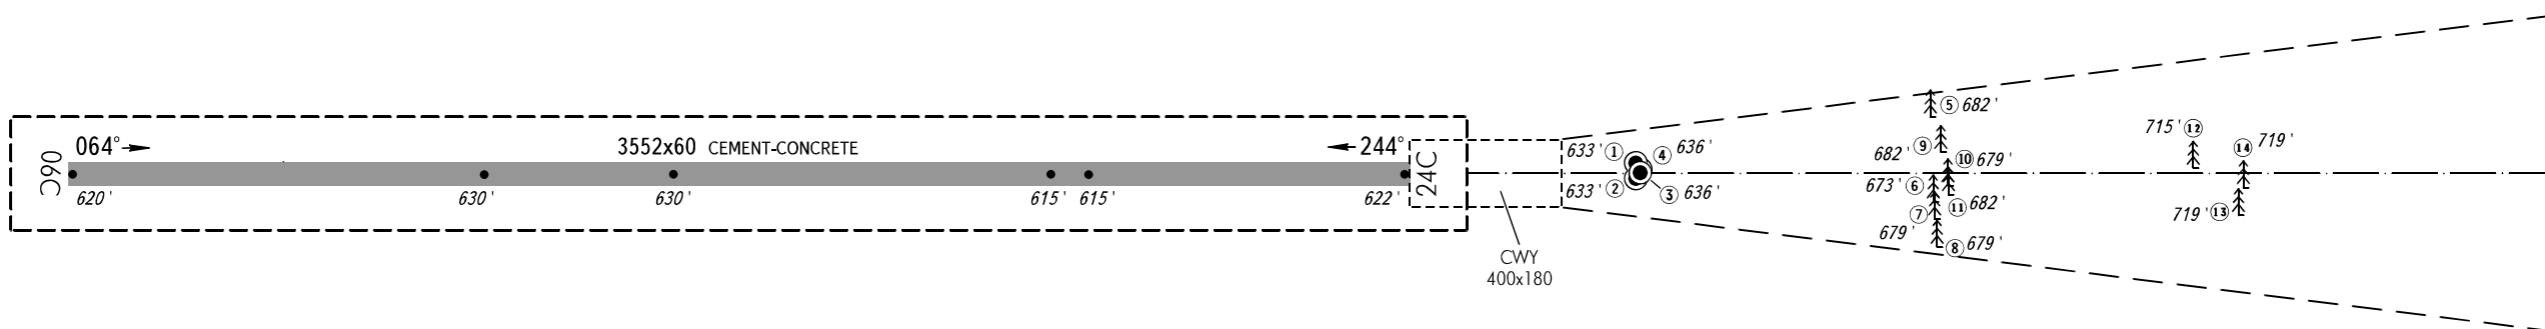

AERODROME OBSTACLE  
CHART - ICAO

TYPE **A** (OPERATING LIMITATIONS)

DIMENSIONS IN METERS, ELEVATIONS IN *FEET*

MOSCOW, RUSSIA  
SHEREMETYEVO  
RWY 06C/24C

MAGNETIC VARIATION 11°E

DECLARED DISTANCES	
RWY 06C	
3552	TAKE-OFF RUN AVAILABLE
3952	TAKE-OFF DISTANCE AVAILABLE
3552	ACCELERATE-STOP DISTANCE AVAILABLE
3552	LANDING DISTANCE AVAILABLE

LEGEND	
IDENTIFICATION NUMBER	①
ANTENNA	●
TREES	🌲

TYPE A (OPERATING LIMITATIONS)

DIMENSIONS IN METERS, ELEVATIONS IN FEET

MAGNETIC VARIATION 11°E

DECLARED DISTANCES	
	RWY 24C
TAKE-OFF RUN AVAILABLE	3552
TAKE-OFF DISTANCE AVAILABLE	3952
ACCELERATE-STOP DISTANCE AVAILABLE	3552
LANDING DISTANCE AVAILABLE	3552