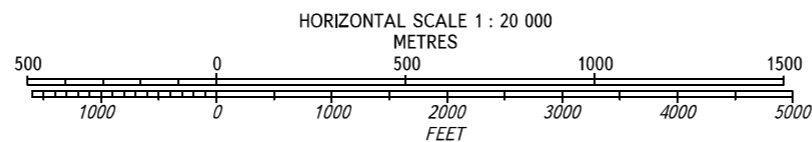

AERODROME OBSTACLE  
CHART - ICAO

TYPE **A** (OPERATING LIMITATIONS)

DIMENSIONS IN METERS, ELEVATIONS IN *FEET*

MOSCOW, RUSSIA  
SHEREMETYEVO  
RWY 06C/24C

MAGNETIC VARIATION 11°E

DECLARED DISTANCES	
RWY 06C	
3552	TAKE-OFF RUN AVAILABLE
3952	TAKE-OFF DISTANCE AVAILABLE
3552	ACCELERATE-STOP DISTANCE AVAILABLE
3552	LANDING DISTANCE AVAILABLE

LEGEND	
IDENTIFICATION NUMBER	①
ANTENNA	●
TREES	🌲

TYPE A (OPERATING LIMITATIONS)

DIMENSIONS IN METERS, ELEVATIONS IN FEET

MAGNETIC VARIATION 11°E

DECLARED DISTANCES	
	RWY 24C
TAKE-OFF RUN AVAILABLE	3552
TAKE-OFF DISTANCE AVAILABLE	3952
ACCELERATE-STOP DISTANCE AVAILABLE	3552
LANDING DISTANCE AVAILABLE	3552