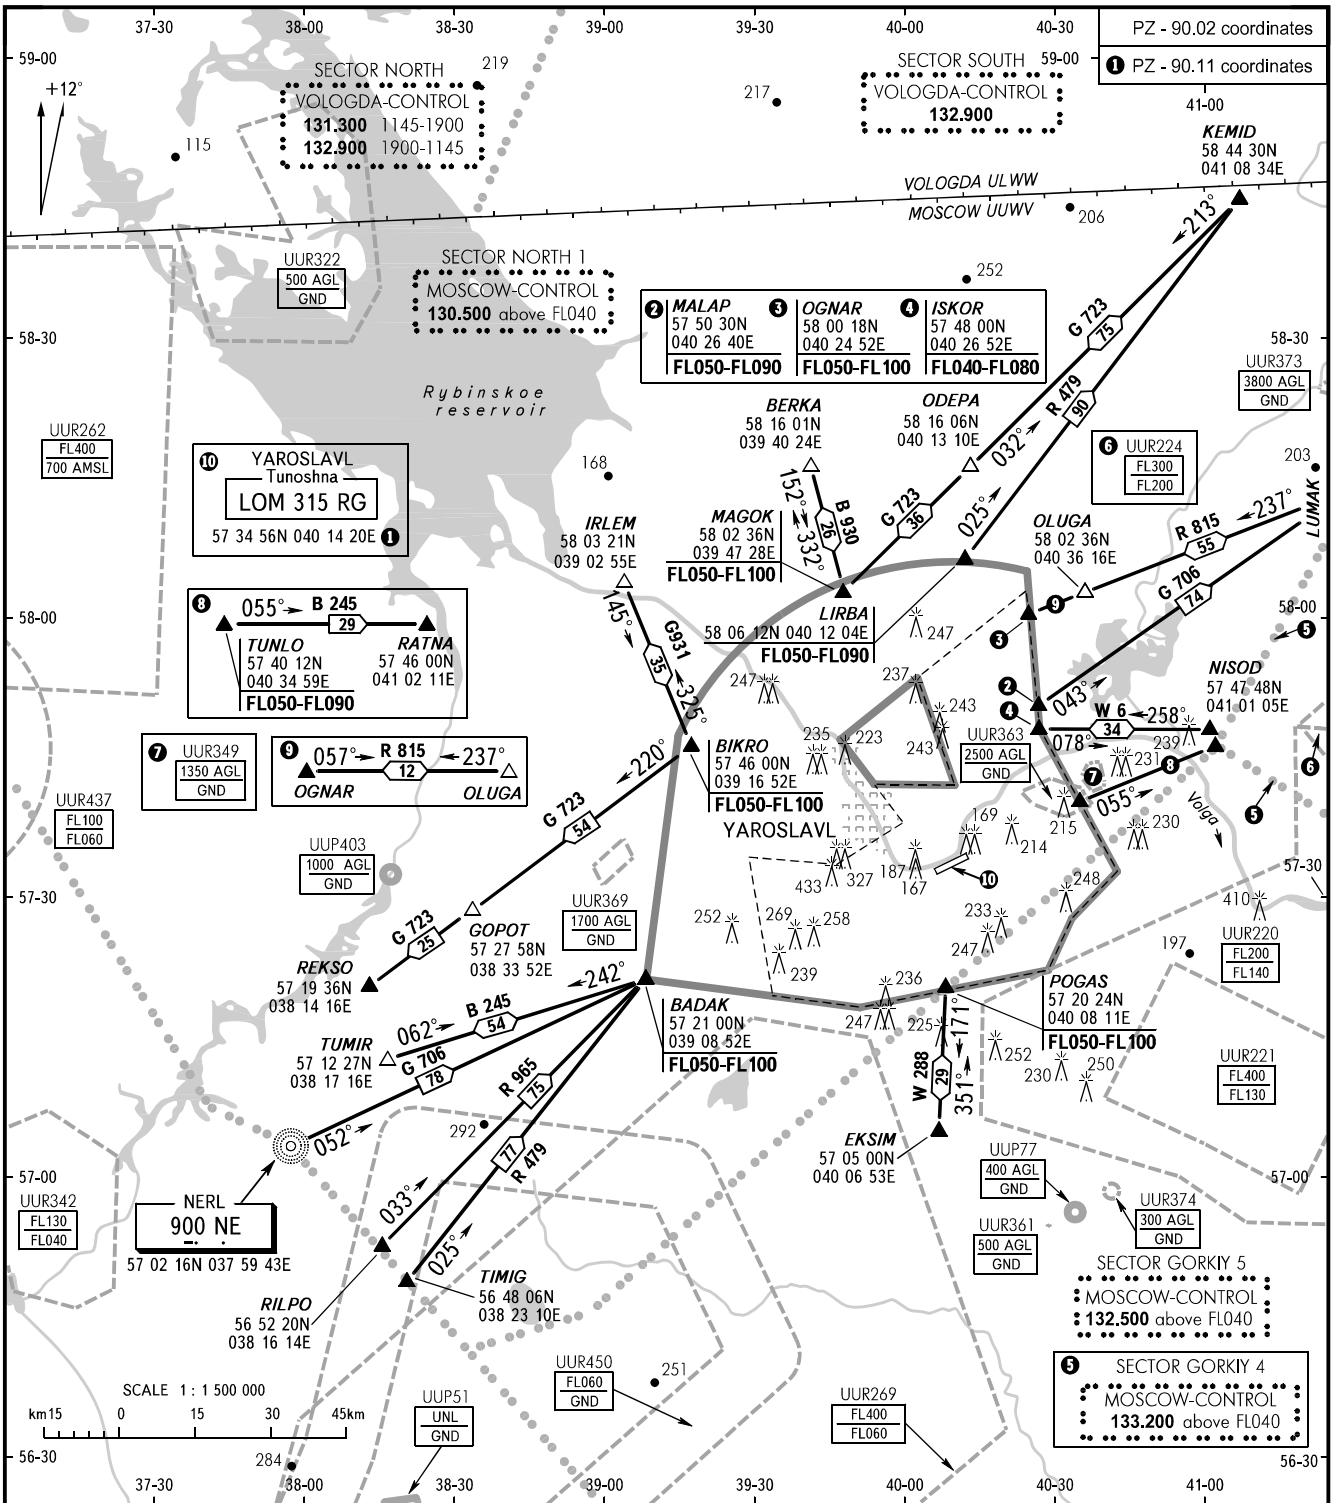

AREA CHART - ICAO

ARRIVAL, DEPARTURE
AND TRANSIT ROUTES

YAROSLAVL, RUSSIA

TUNOSHNA

YAROSLAVL TOWER **120.300**

BEARINGS AND TRACKS ARE MAGNETIC
 ALTITUDES, HEIGHTS AND ELEVATIONS ARE IN METRES
 DISTANCES ARE IN KILOMETRES

Federal Air Transport Agency

AIRAC AMDT 10/19

CHANGE: New chart