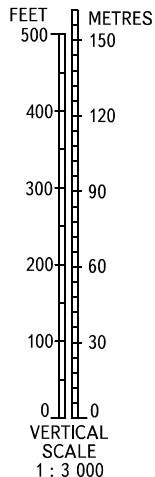

AERODROME OBSTACLE CHART - ICAO

TYPE **A** (OPERATING LIMITATIONS)

DIMENSIONS AND ELEVATIONS IN METRES

YAROSLAVL, RUSSIA
TUNOSHNA
RWY 05/23

MAGNETIC VARIATION 12°E

DECLARED DISTANCES		
RWY 05		RWY 23
3010	TAKE-OFF RUN AVAILABLE	3010
3160	TAKE-OFF DISTANCE AVAILABLE	3160
3010	ACCELERATE-STOP DISTANCE AVAILABLE	3010
3010	LANDING DISTANCE AVAILABLE	3010