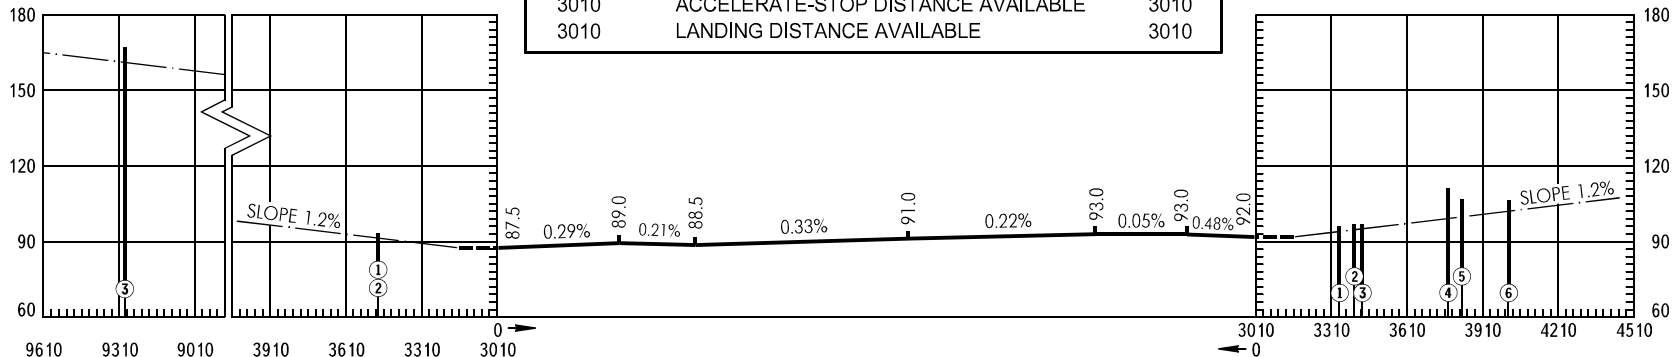

AERODROME OBSTACLE CHART - ICAO

TYPE **A** (OPERATING LIMITATIONS)

DIMENSIONS AND ELEVATIONS IN METRES

YAROSLAVL, RUSSIA
TUNOSHNA
RWY 05/23

MAGNETIC VARIATION 12°E

DECLARED DISTANCES		
RWY 05		RWY 23
3010	TAKE-OFF RUN AVAILABLE	3010
3160	TAKE-OFF DISTANCE AVAILABLE	3160
3010	ACCELERATE-STOP DISTANCE AVAILABLE	3010
3010	LANDING DISTANCE AVAILABLE	3010

LEGEND	
IDENTIFICATION NUMBER	①
FOREST	🌲
BUILDING	■
POLE, TOWER	🏗️
ANTENNA	📡