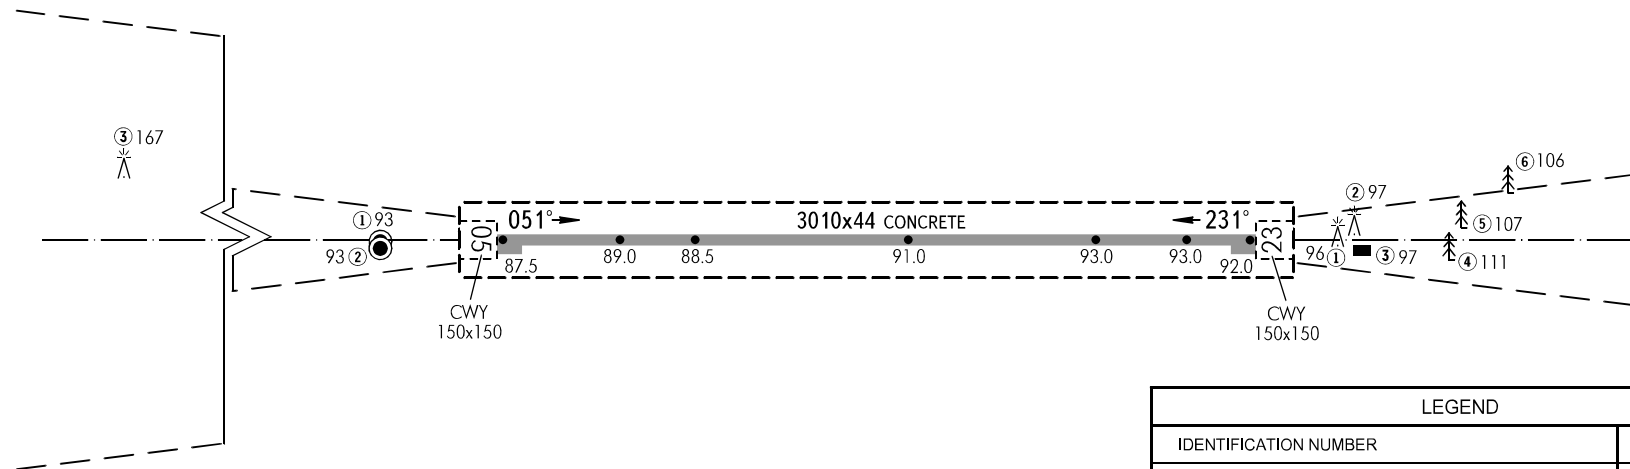

AERODROME OBSTACLE CHART - ICAO

TYPE **A** (OPERATING LIMITATIONS)

DIMENSIONS AND ELEVATIONS IN METRES

YAROSLAVL, RUSSIA
TUNOSHNA
RWY 05/23

MAGNETIC VARIATION 12°E

DECLARED DISTANCES		
RWY 05		RWY 23
3010	TAKE-OFF RUN AVAILABLE	3010
3160	TAKE-OFF DISTANCE AVAILABLE	3160
3010	ACCELERATE-STOP DISTANCE AVAILABLE	3010
3010	LANDING DISTANCE AVAILABLE	3010

LEGEND	
IDENTIFICATION NUMBER	①
FOREST	🌲
BUILDING	■
POLE, TOWER	🏗️
ANTENNA	📡