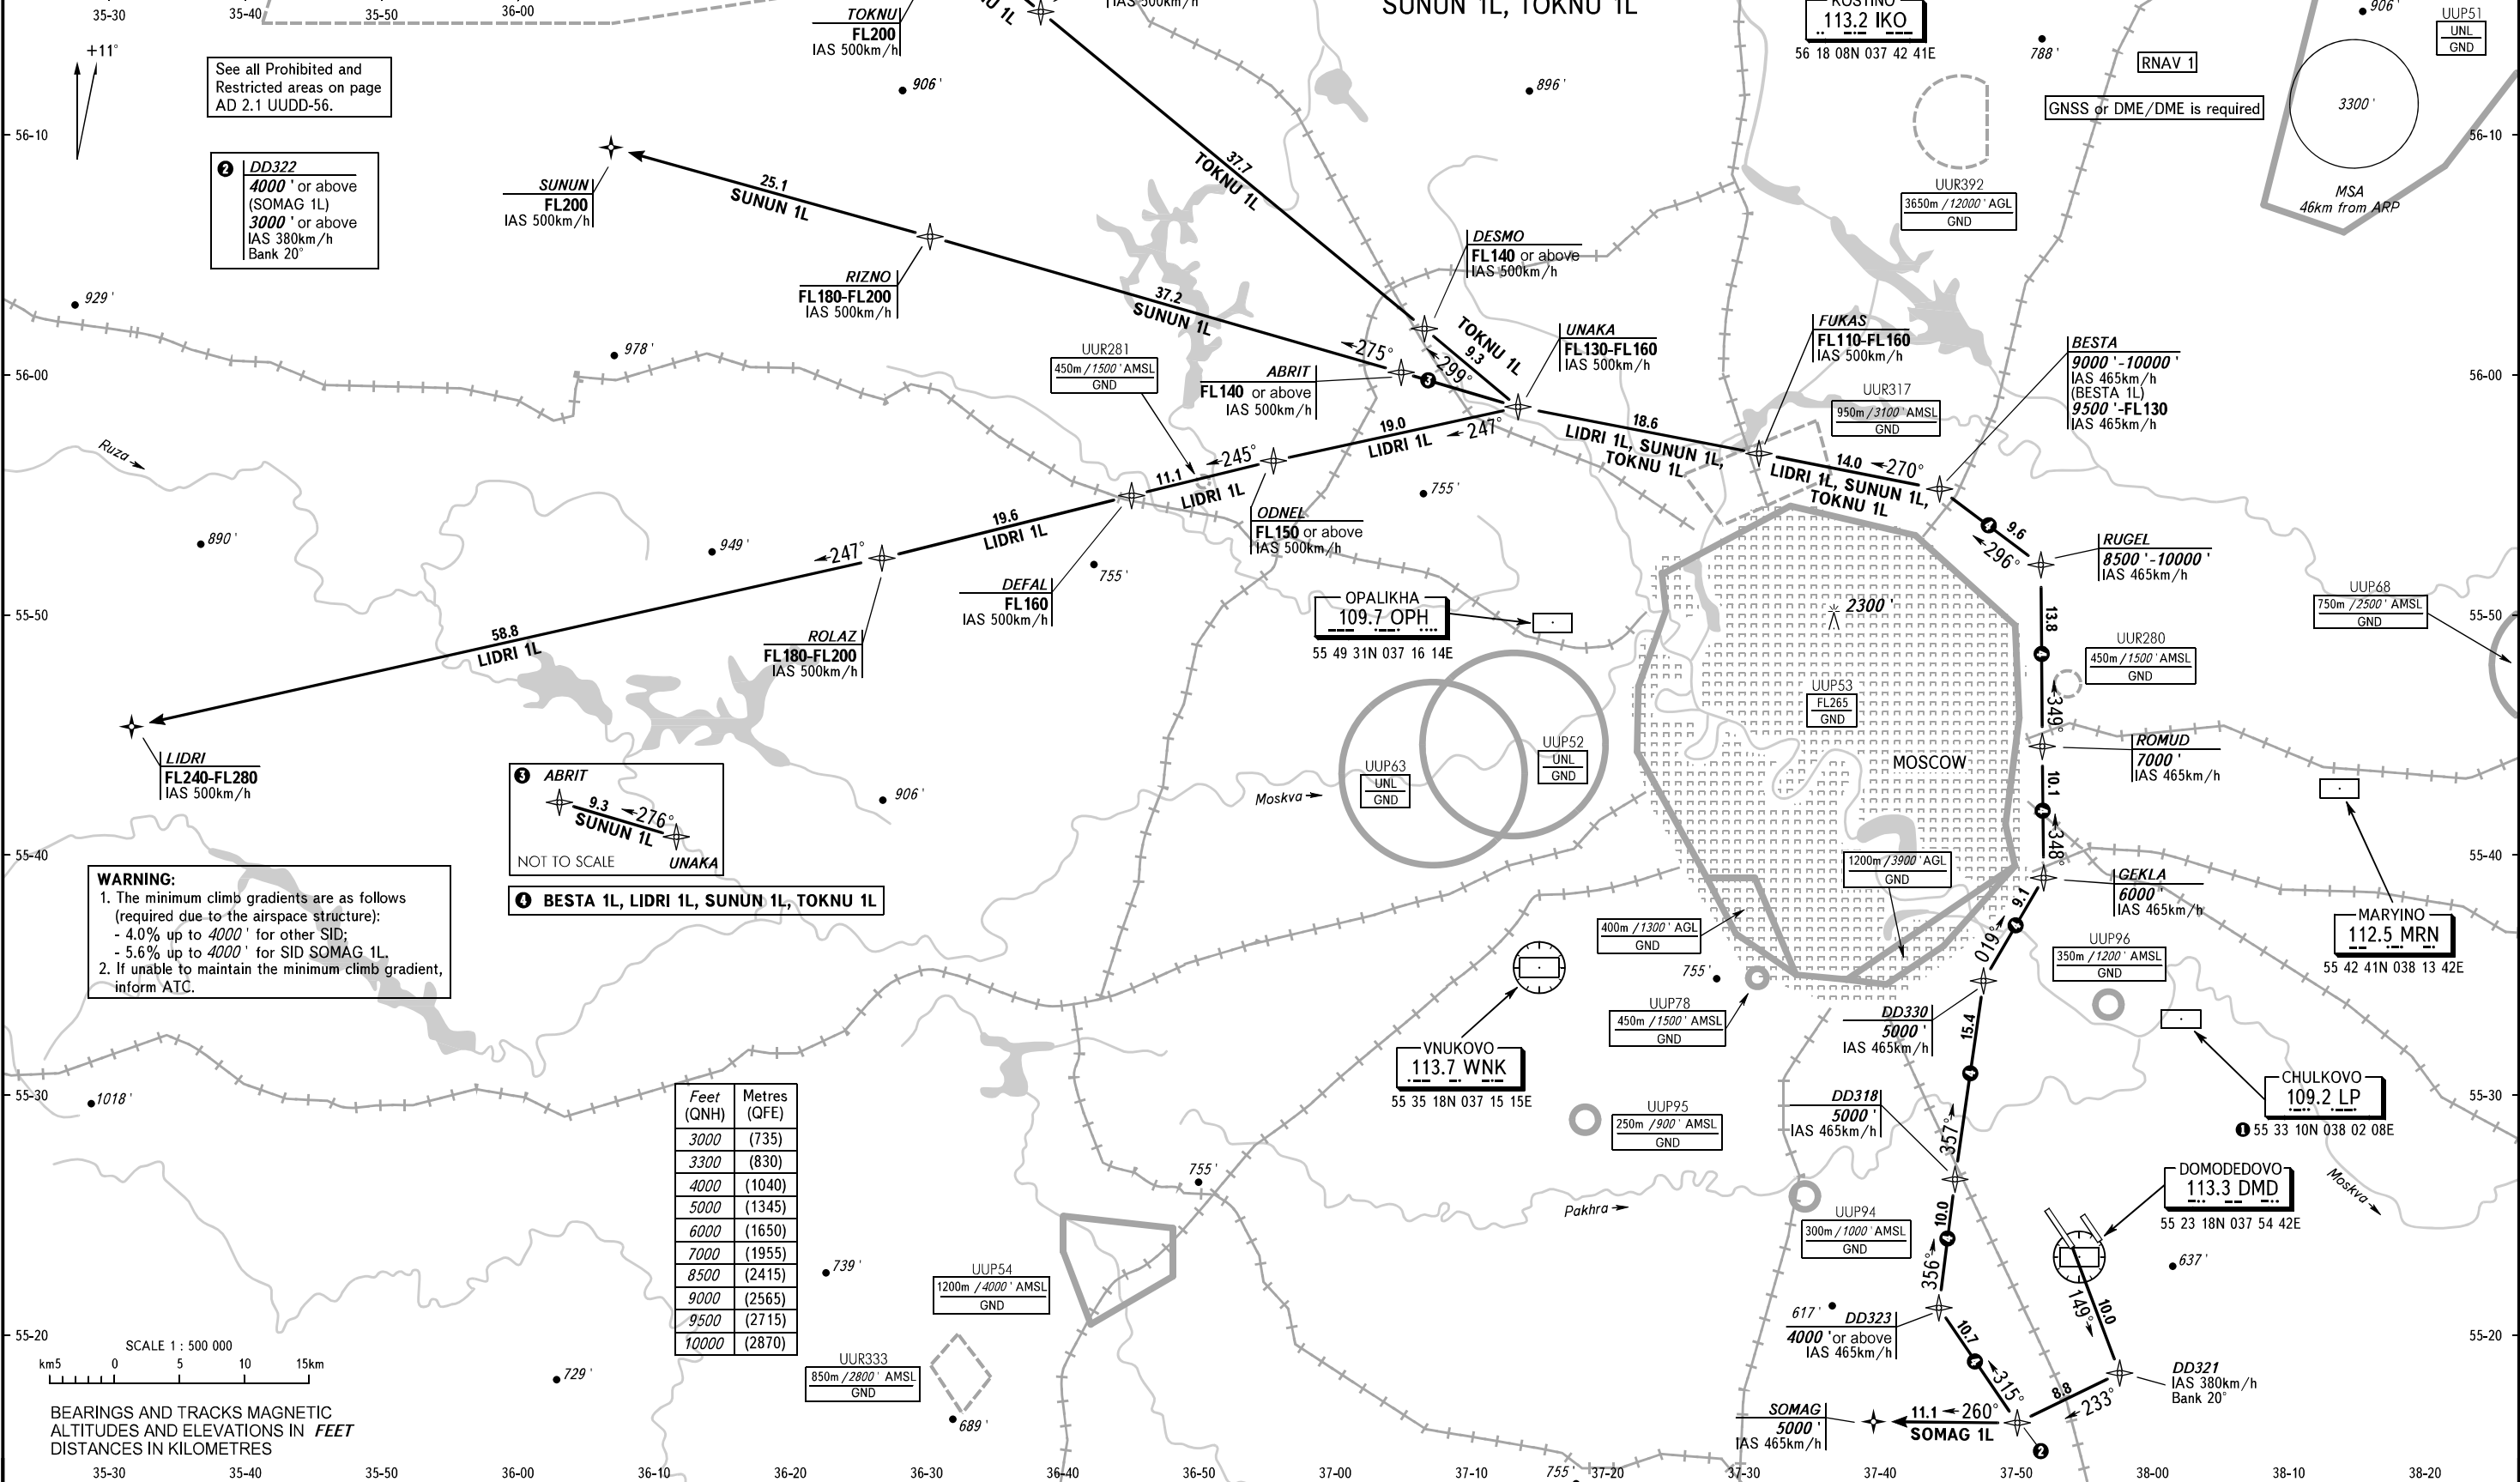

STANDARD DEPARTURE CHART
INSTRUMENT (SID) - ICAO

MOSCOW, RUSSIA
DOMODEDOVO
RNAV RWY 14R

TRANSITION
ALTITUDE : 10000'

DOMODEDOVO TOWER 14R/32L 118.600
DEPARTURE 132.050
MOSCOW DEPARTURE See AD 2.1 UDD-55

PZ - 90.11 coordinates
PZ - 90.02 coordinates

CHANGE: New chart