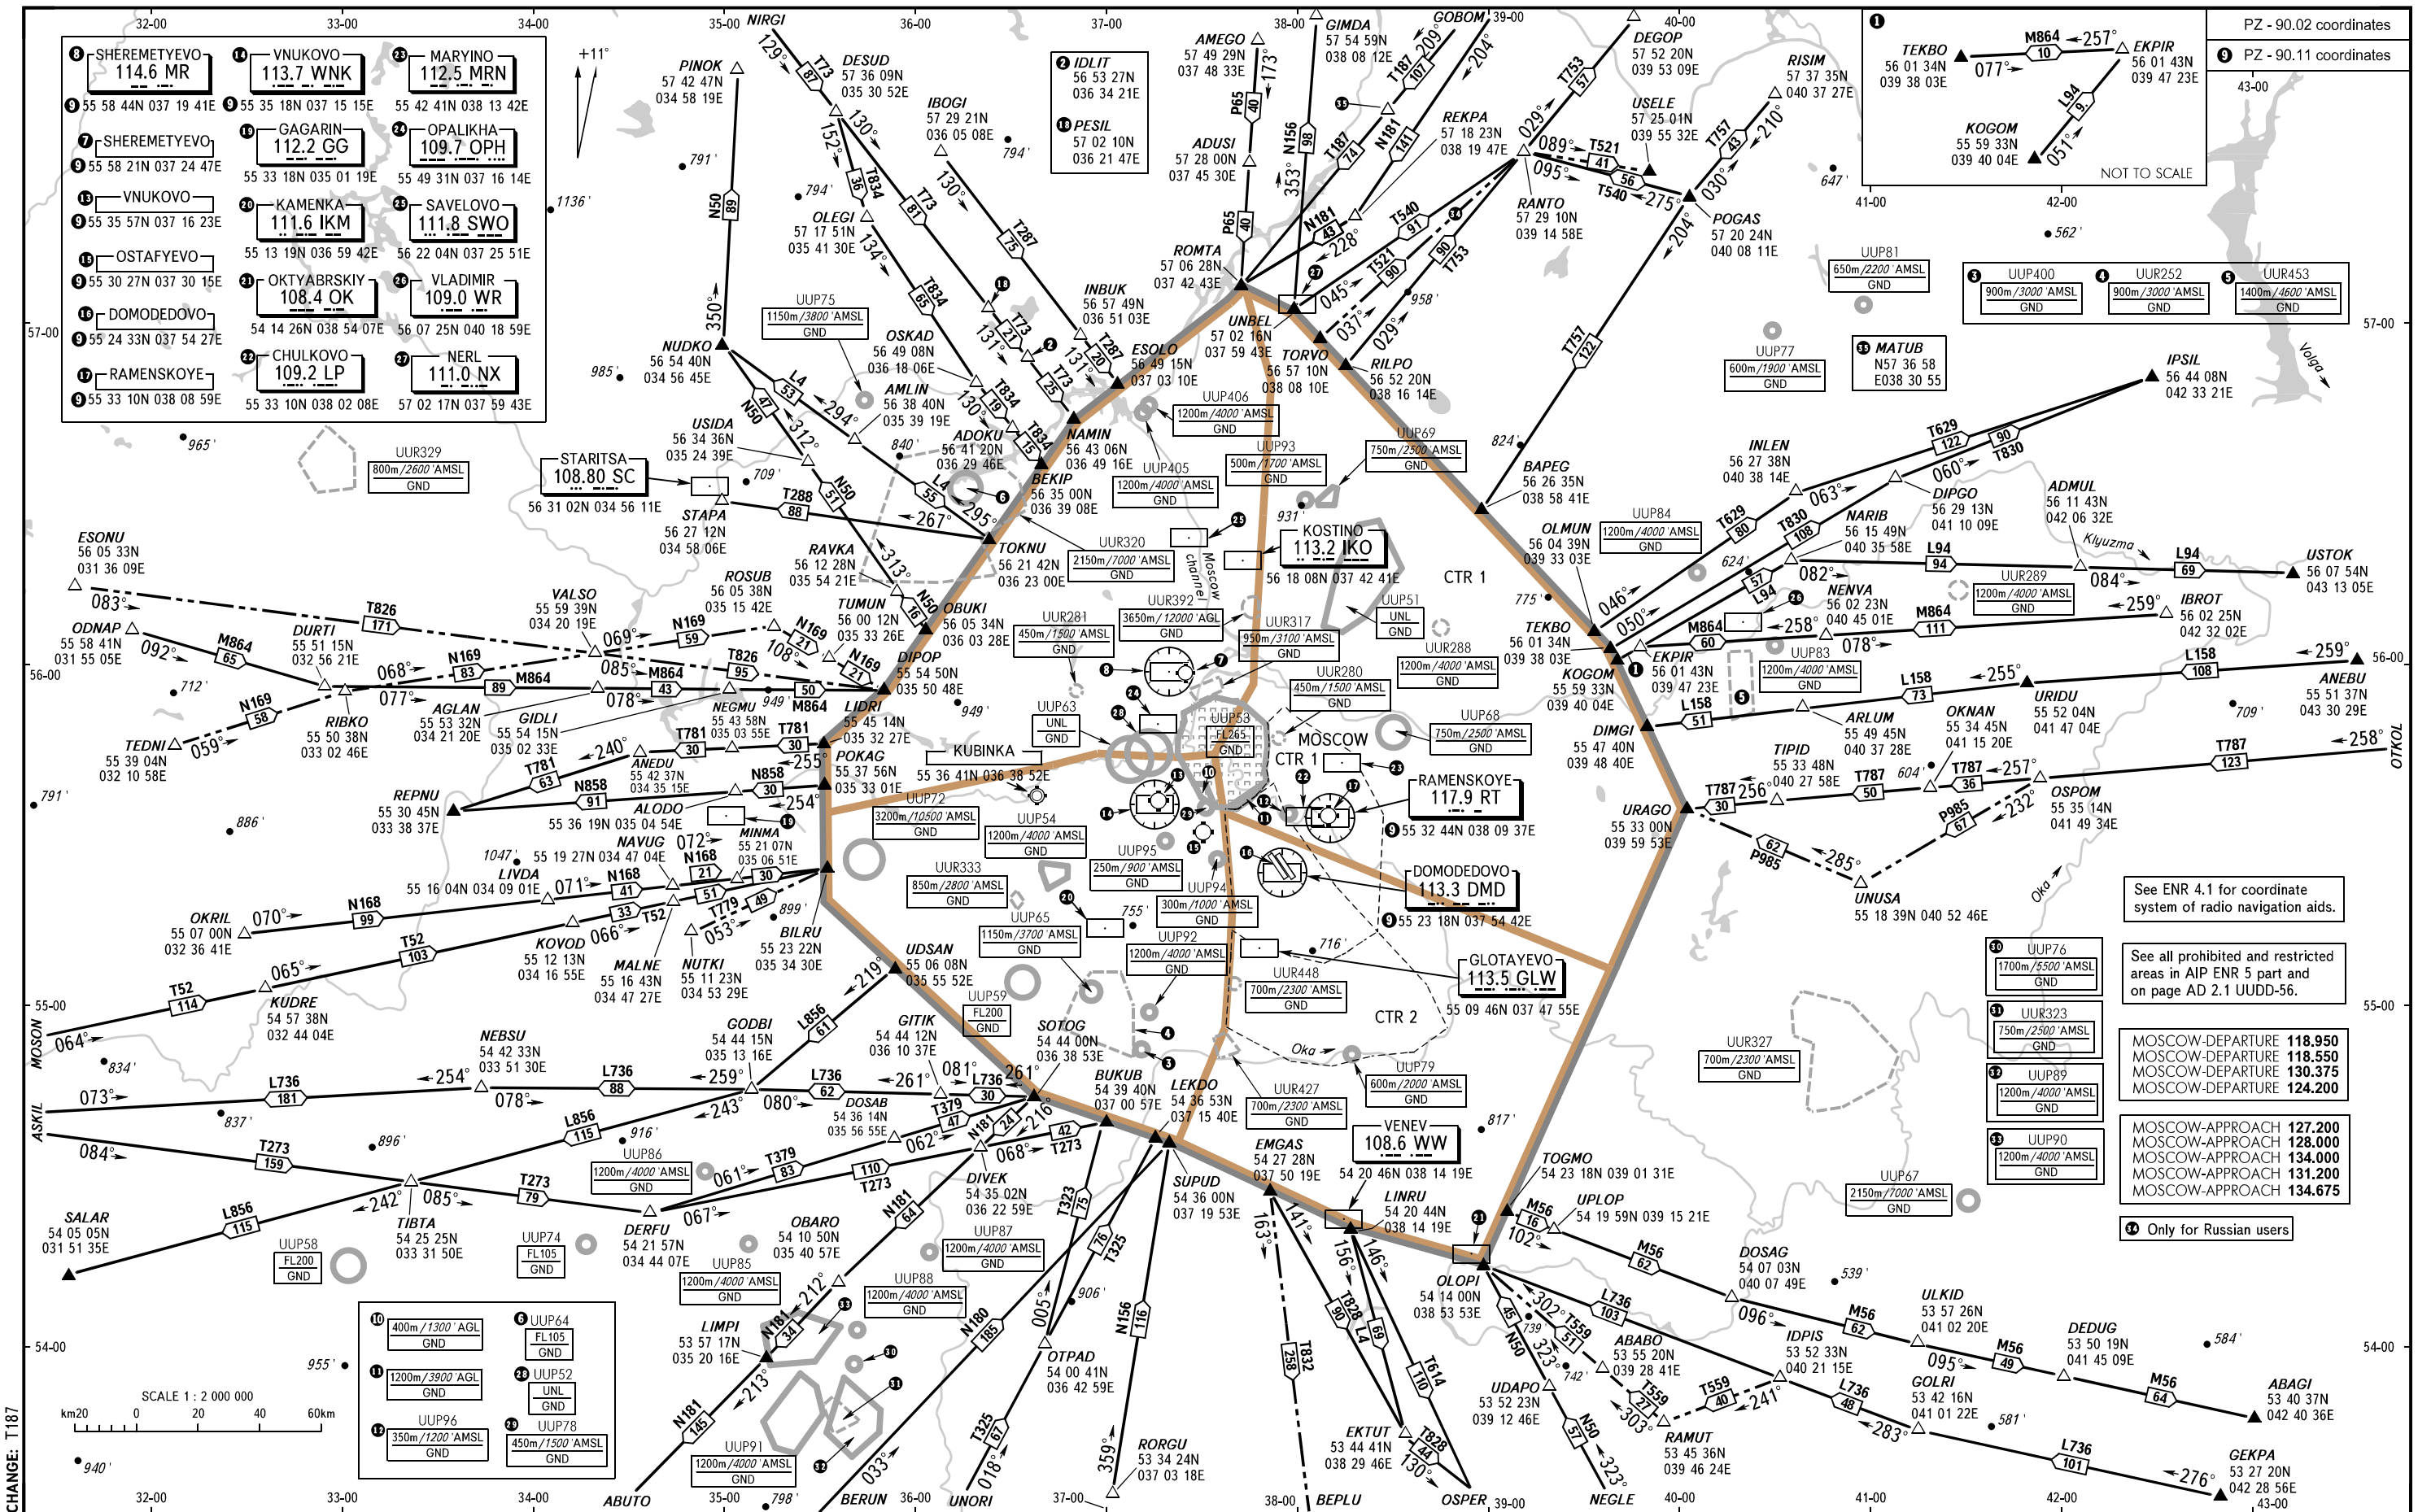

AREA CHART - ICAO

ARRIVAL, DEPARTURE
AND TRANSIT ROUTES

MOSCOW, RUSSIA

DOMODEDOVO

See ENR 4.1 for coordinate system of radio navigation aids.

See all prohibited and restricted areas in AIP ENR 5 part and on page AD 2.1 UDD-56.

MOSCOW-DEPARTURE 118.950
MOSCOW-DEPARTURE 118.550
MOSCOW-DEPARTURE 130.375
MOSCOW-DEPARTURE 124.200

MOSCOW-APPROACH 127.200
MOSCOW-APPROACH 128.000
MOSCOW-APPROACH 134.000
MOSCOW-APPROACH 131.200
MOSCOW-APPROACH 134.675

④ Only for Russian users