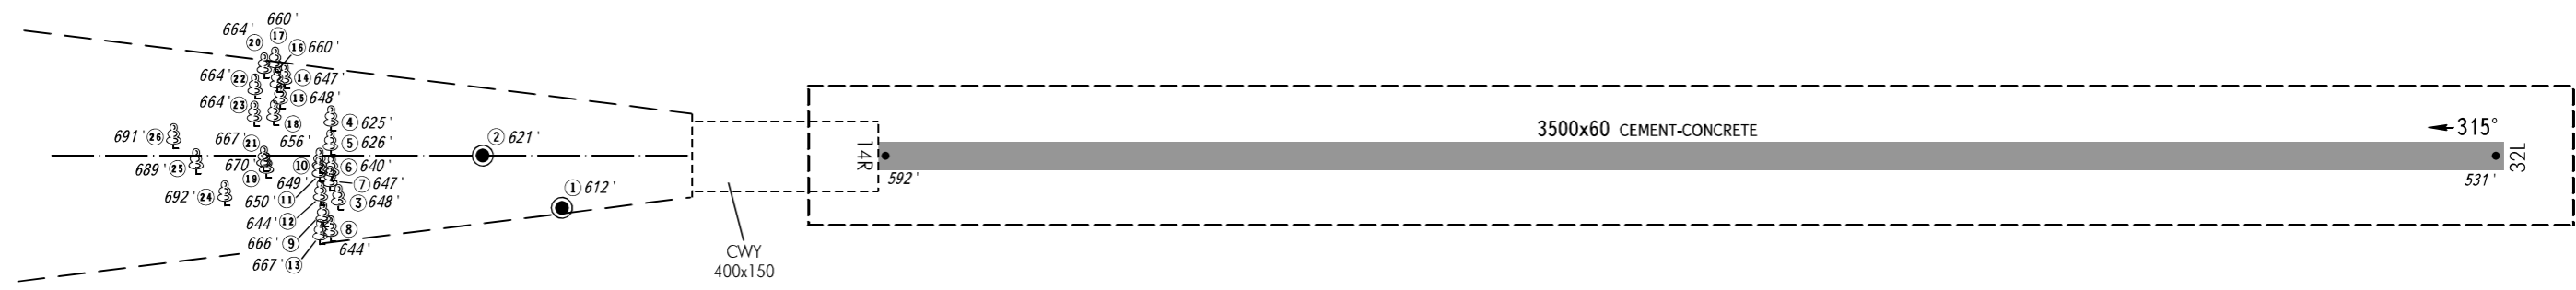

AERODROME OBSTACLE
CHART - ICAO

TYPE **A** (OPERATING LIMITATIONS)

DIMENSIONS IN METRES, ELEVATIONS IN FEET

MOSCOW, RUSSIA
DOMODEDOVO
RWY 32L

MAGNETIC VARIATION 11°E 2018

DECLARED DISTANCES	
	RWY 32L
TAKE-OFF RUN AVAILABLE	3500
TAKE-OFF DISTANCE AVAILABLE	3900
ACCELERATE-STOP DISTANCE AVAILABLE	3500
LANDING DISTANCE AVAILABLE	3500