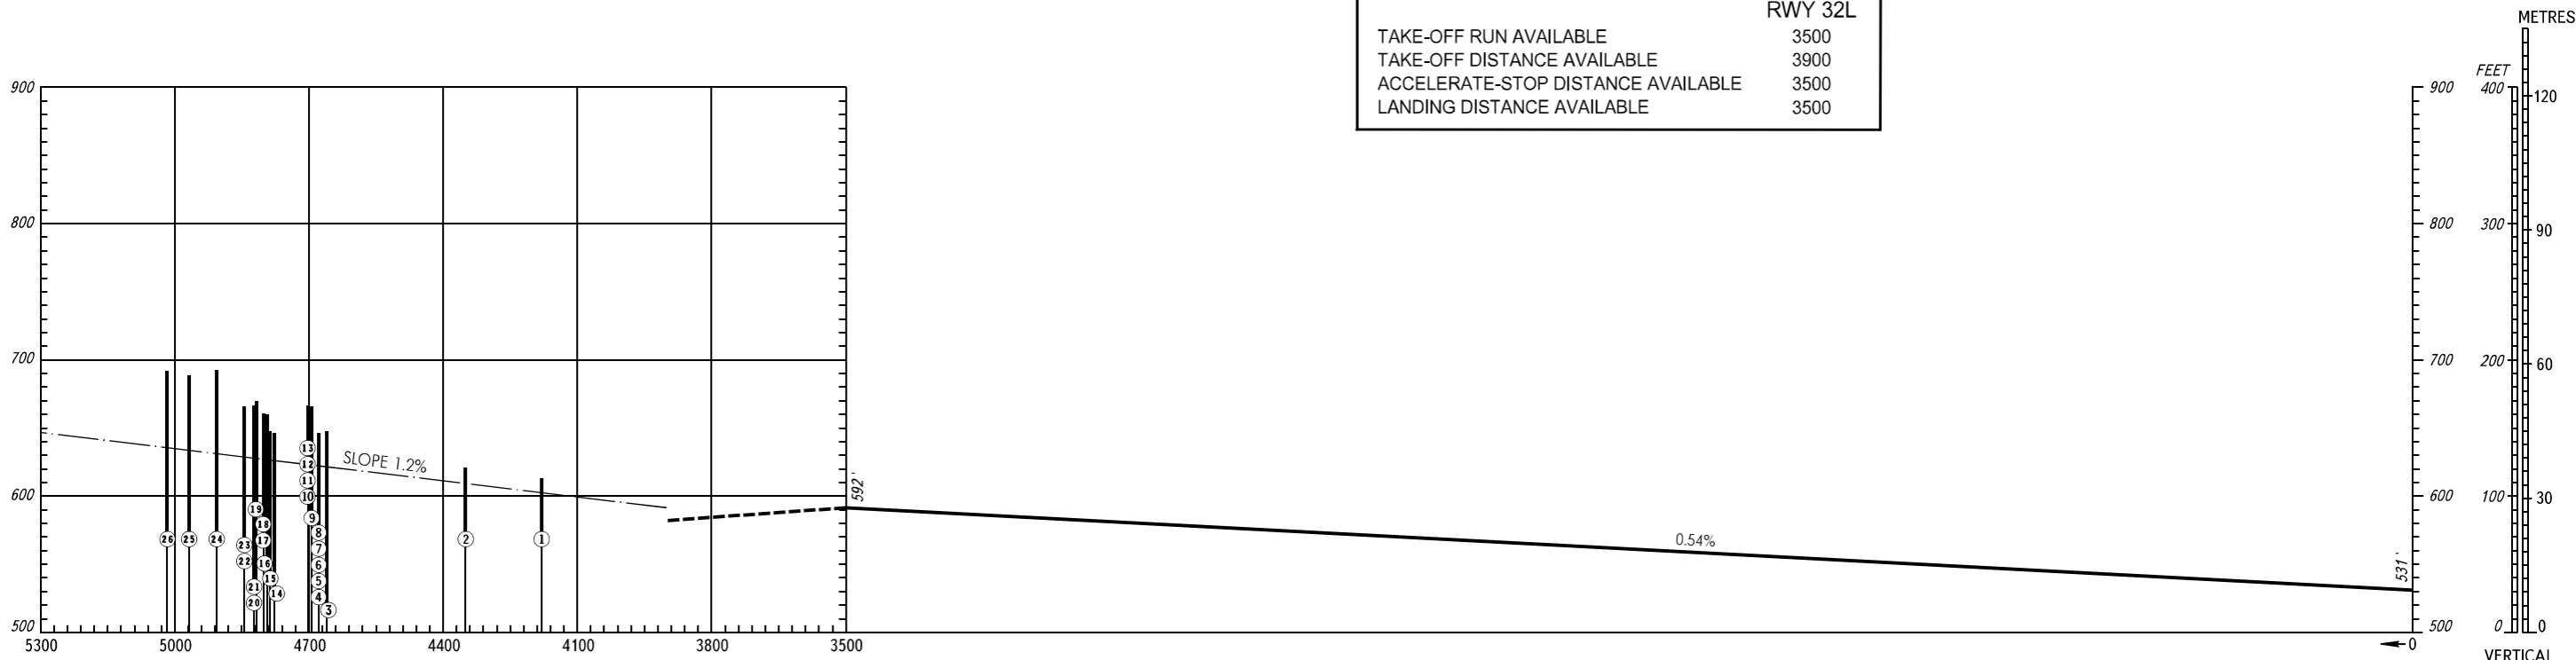

AERODROME OBSTACLE
CHART - ICAO

TYPE **A** (OPERATING LIMITATIONS)

DIMENSIONS IN METRES, ELEVATIONS IN FEET

MOSCOW, RUSSIA
DOMODEDOVO
RWY 32L

MAGNETIC VARIATION 11°E 2018

DECLARED DISTANCES	
	RWY 32L
TAKE-OFF RUN AVAILABLE	3500
TAKE-OFF DISTANCE AVAILABLE	3900
ACCELERATE-STOP DISTANCE AVAILABLE	3500
LANDING DISTANCE AVAILABLE	3500