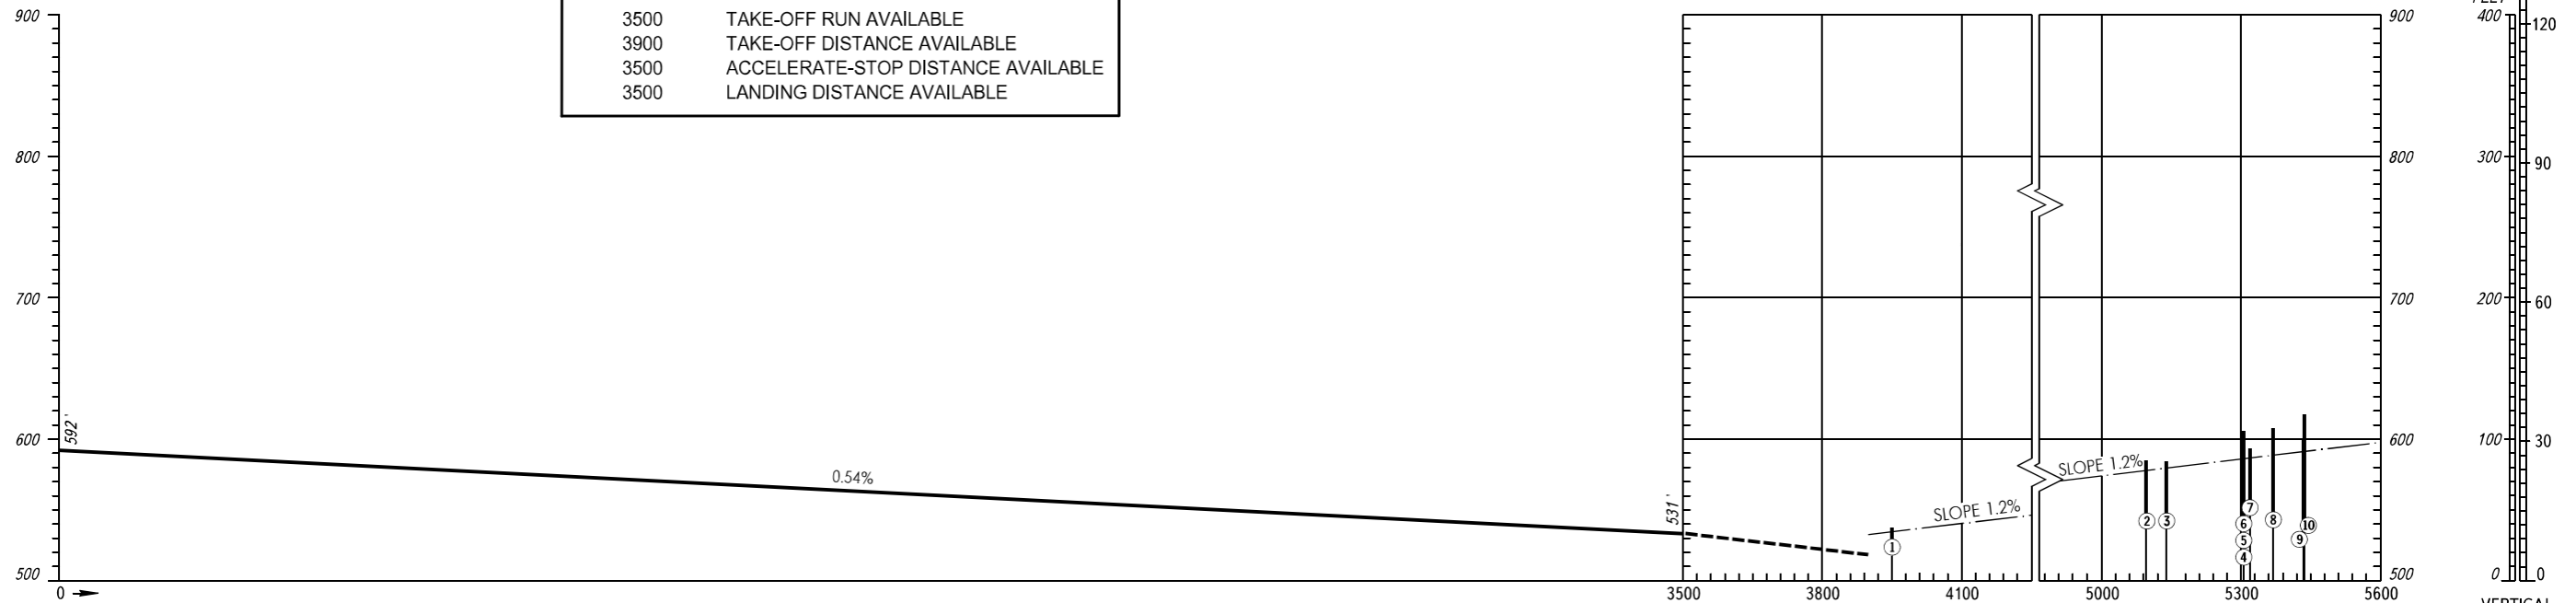

AERODROME OBSTACLE  
CHART - ICAO

TYPE **A** (OPERATING LIMITATIONS)

DIMENSIONS IN METRES, ELEVATIONS IN FEET

MOSCOW, RUSSIA  
DOMODEDOVO  
RWY 14R

MAGNETIC VARIATION 11°E 2018

DECLARED DISTANCES	
RWY 14R	
3500	TAKE-OFF RUN AVAILABLE
3900	TAKE-OFF DISTANCE AVAILABLE
3500	ACCELERATE-STOP DISTANCE AVAILABLE
3500	LANDING DISTANCE AVAILABLE