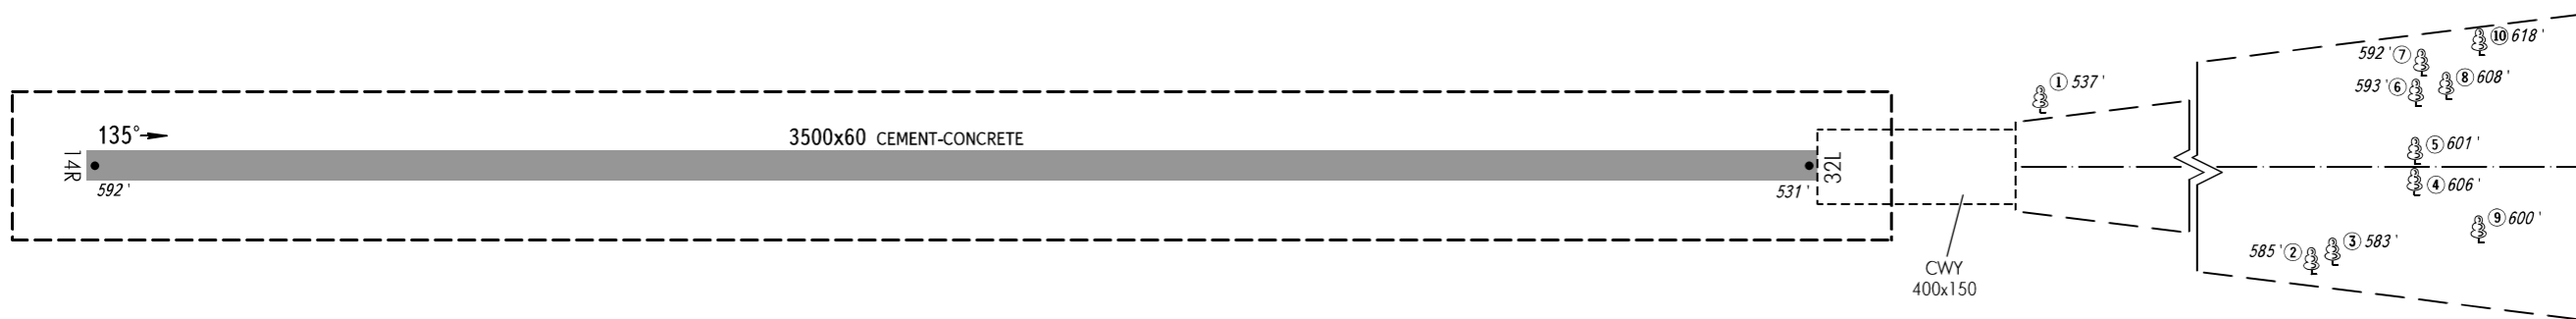

AERODROME OBSTACLE  
CHART - ICAO

TYPE **A** (OPERATING LIMITATIONS)

DIMENSIONS IN METRES, ELEVATIONS IN FEET

MOSCOW, RUSSIA  
DOMODEDOVO  
RWY 14R

MAGNETIC VARIATION 11°E 2018

DECLARED DISTANCES	
RWY 14R	
3500	TAKE-OFF RUN AVAILABLE
3900	TAKE-OFF DISTANCE AVAILABLE
3500	ACCELERATE-STOP DISTANCE AVAILABLE
3500	LANDING DISTANCE AVAILABLE

LEGEND	
IDENTIFICATION NUMBER	①
TREES	🌳
ANTENNA, MAST	●