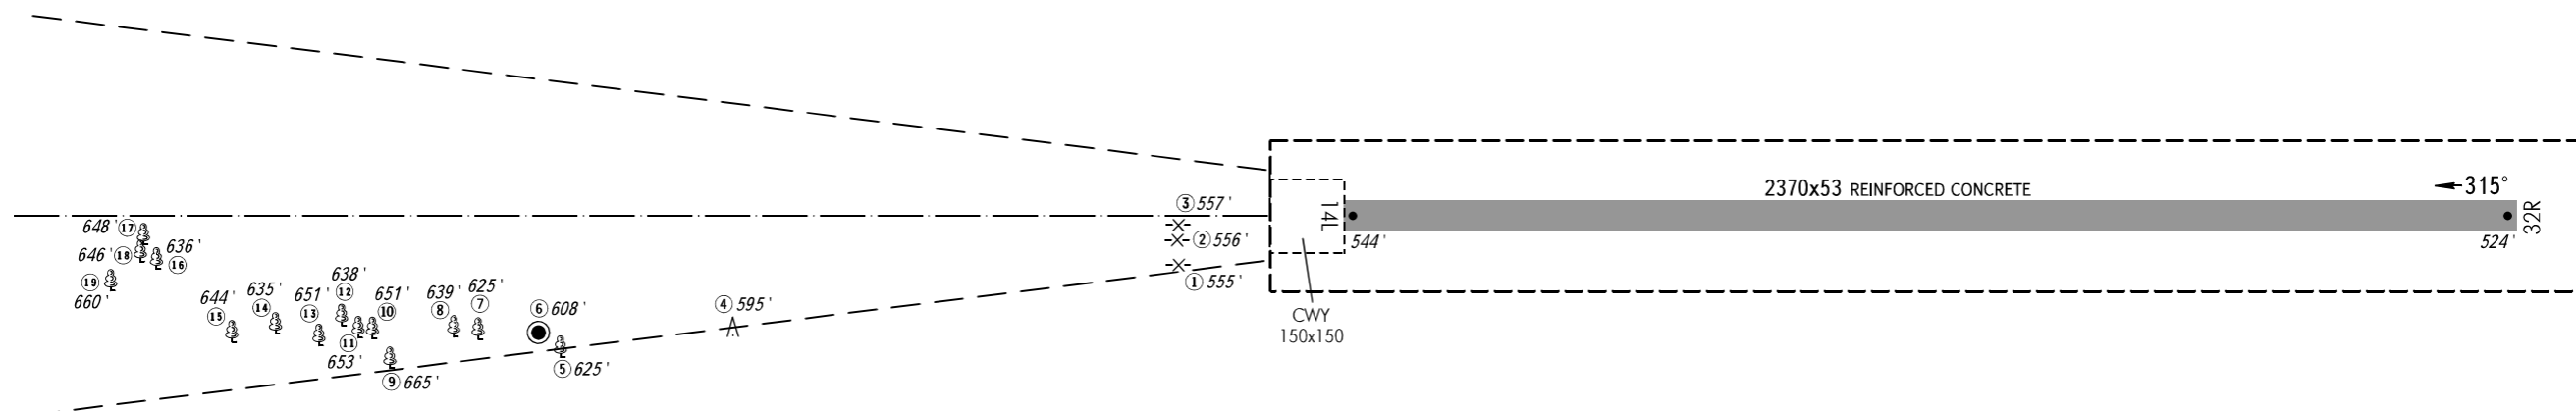

AERODROME OBSTACLE  
CHART - ICAO

TYPE **A** (OPERATING LIMITATIONS)

DIMENSIONS IN METRES, ELEVATIONS IN FEET

MOSCOW, RUSSIA  
DOMODEDOVO  
RWY 32R

MAGNETIC VARIATION 11°E 2018

DECLARED DISTANCES	
	RWY 32R
TAKE-OFF RUN AVAILABLE	2370
TAKE-OFF DISTANCE AVAILABLE	2520
ACCELERATE-STOP DISTANCE AVAILABLE	2370
LANDING DISTANCE AVAILABLE	2370