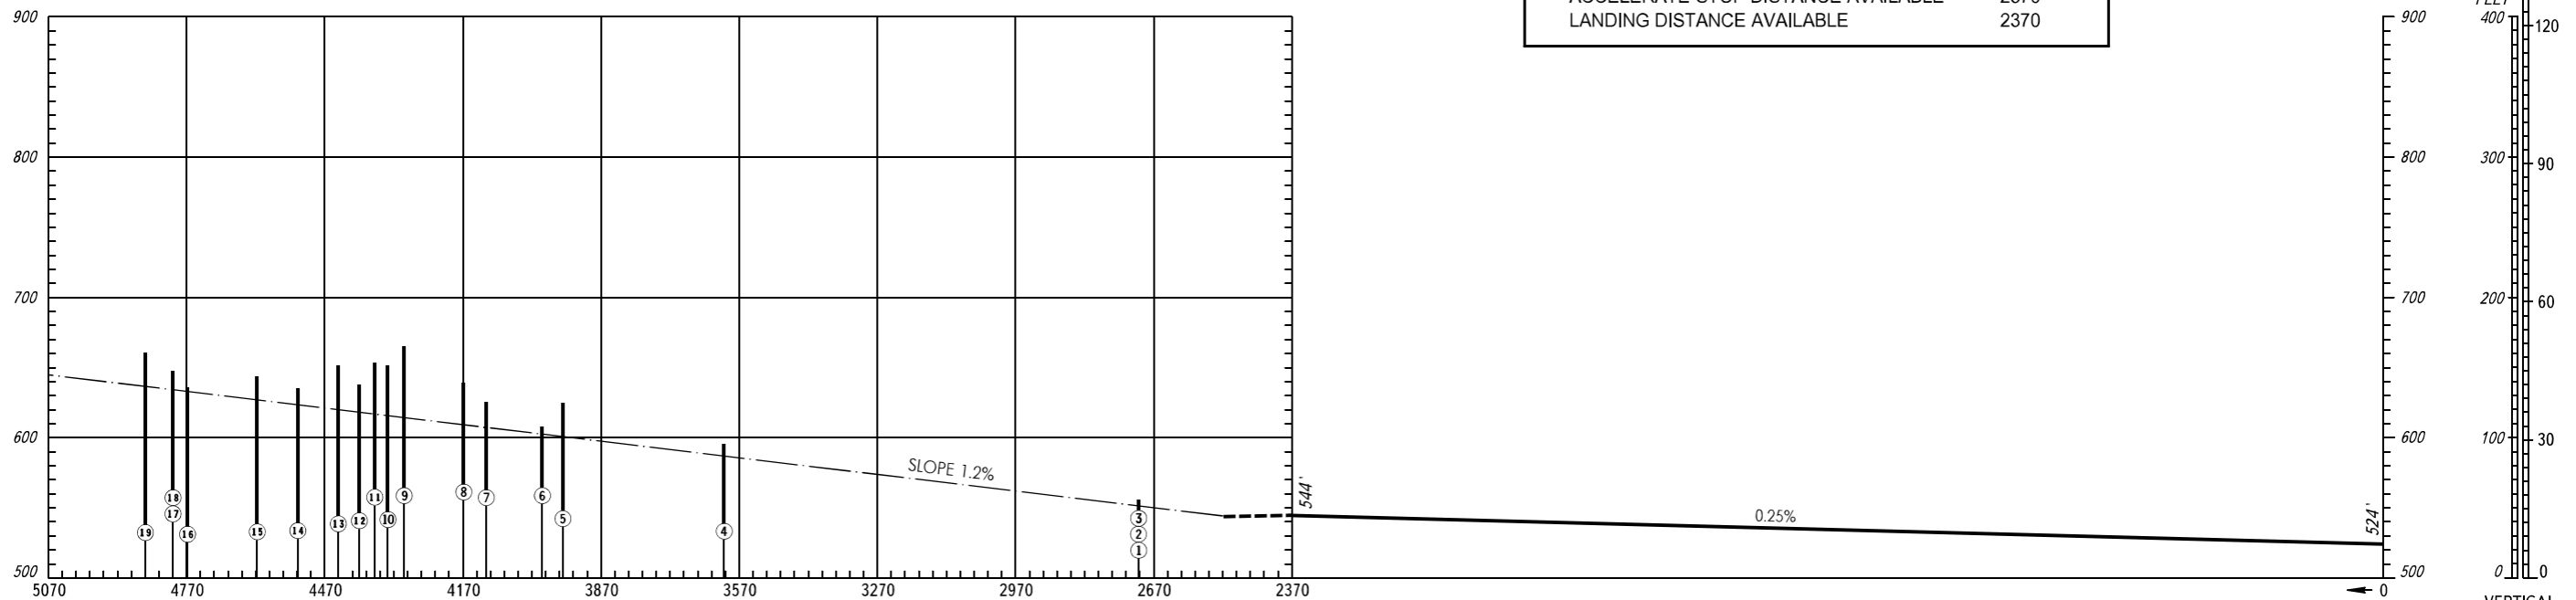

AERODROME OBSTACLE  
CHART - ICAO

TYPE **A** (OPERATING LIMITATIONS)

DIMENSIONS IN METRES, ELEVATIONS IN FEET

MOSCOW, RUSSIA  
DOMODEDOVO  
RWY 32R

MAGNETIC VARIATION 11°E 2018

DECLARED DISTANCES	
	RWY 32R
TAKE-OFF RUN AVAILABLE	2370
TAKE-OFF DISTANCE AVAILABLE	2520
ACCELERATE-STOP DISTANCE AVAILABLE	2370
LANDING DISTANCE AVAILABLE	2370