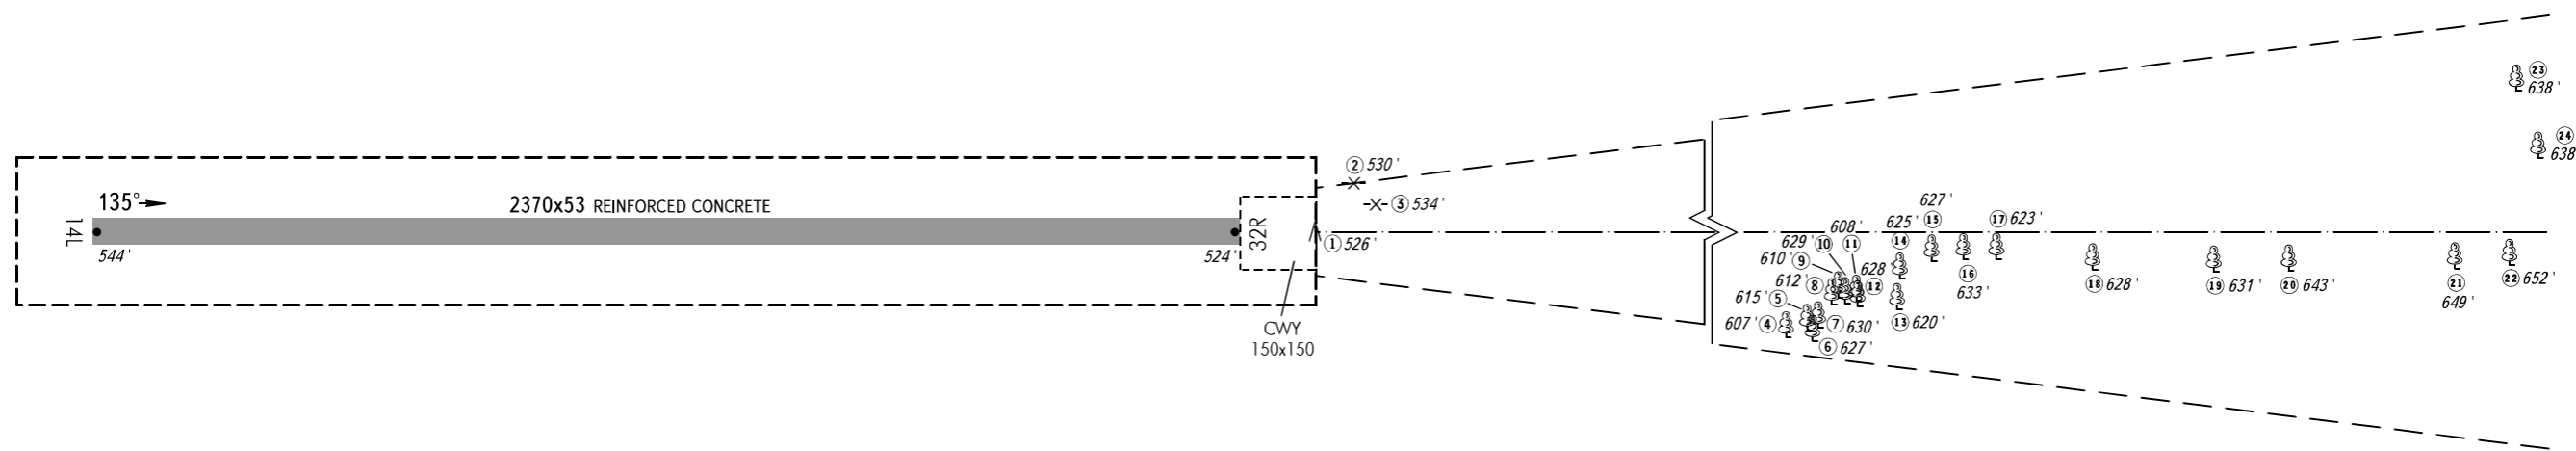

AERODROME OBSTACLE
CHART - ICAO

TYPE **A** (OPERATING LIMITATIONS)

DIMENSIONS IN METRES, ELEVATIONS IN FEET

MOSCOW, RUSSIA
DOMODEDOVO
RWY 14L

MAGNETIC VARIATION 11°E 2018

DECLARED DISTANCES	
RWY 14L	
2370	TAKE-OFF RUN AVAILABLE
2520	TAKE-OFF DISTANCE AVAILABLE
2370	ACCELERATE-STOP DISTANCE AVAILABLE
2370	LANDING DISTANCE AVAILABLE

LEGEND	
IDENTIFICATION NUMBER	①
TREES	🌳
FENCE	-x-
SIGN	Λ