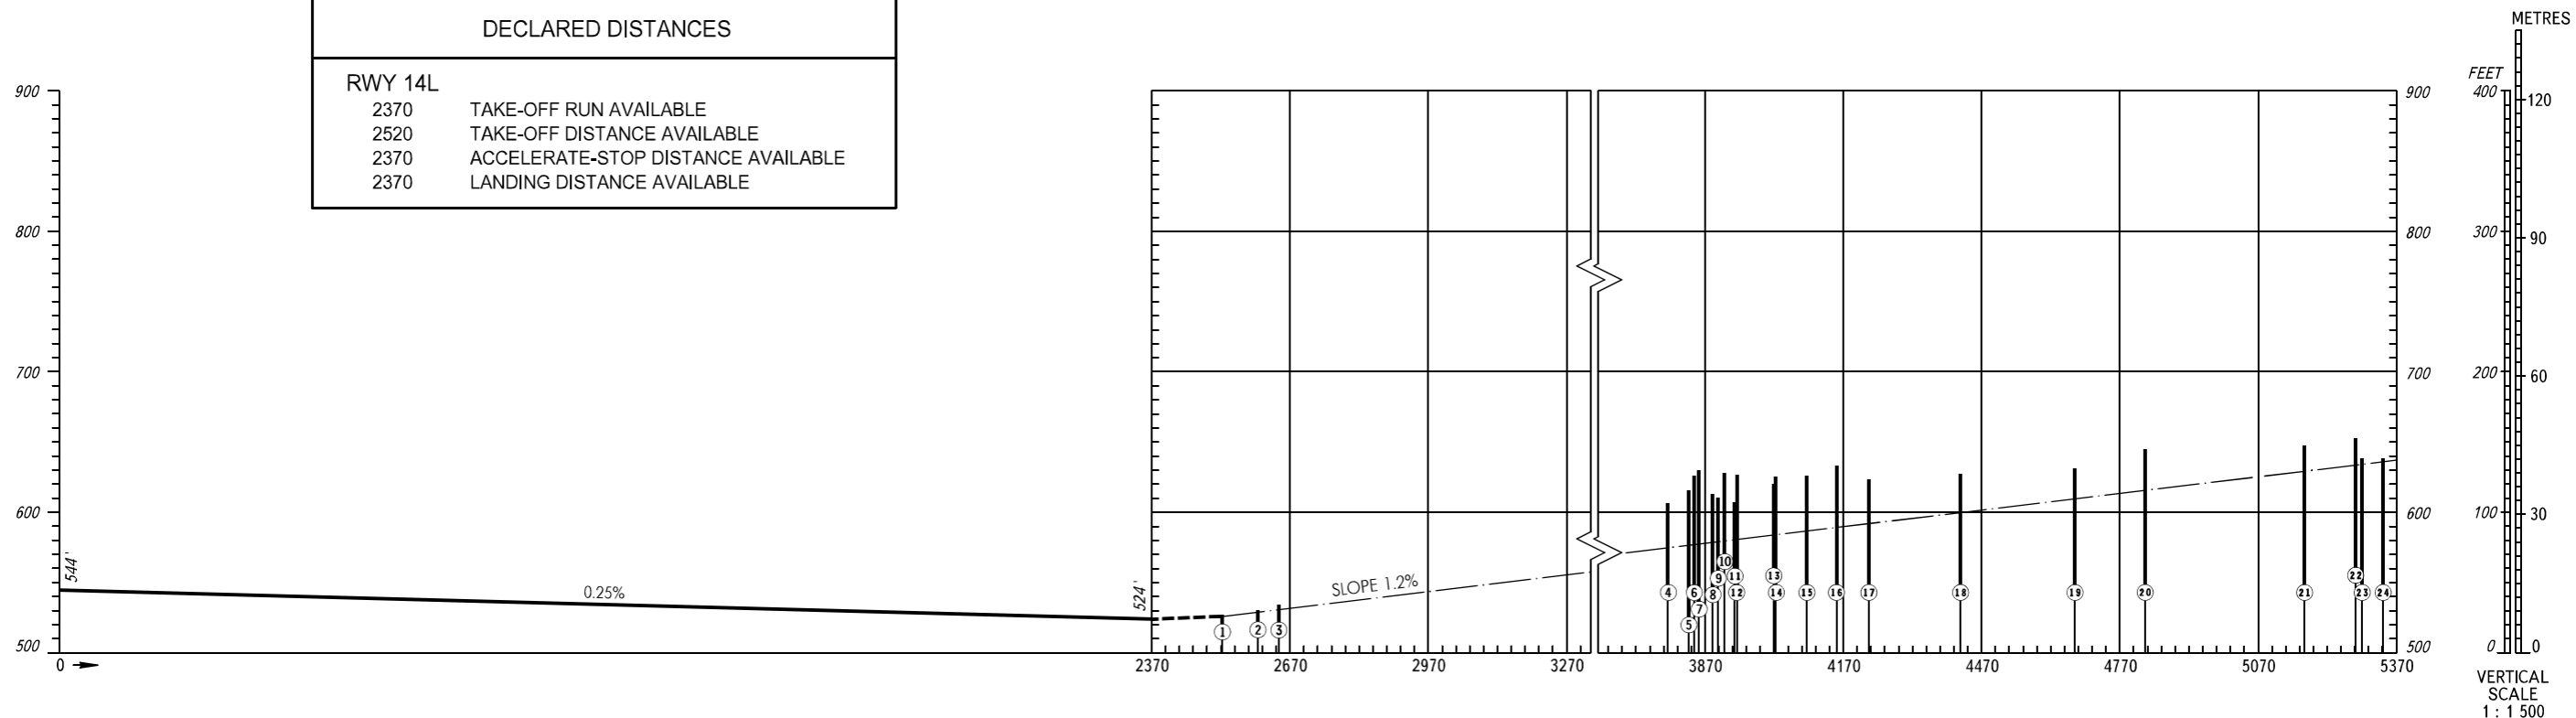

AERODROME OBSTACLE
CHART - ICAO

TYPE **A** (OPERATING LIMITATIONS)

DIMENSIONS IN METRES, ELEVATIONS IN FEET

MOSCOW, RUSSIA
DOMODEDOVO
RWY 14L

MAGNETIC VARIATION 11°E 2018

DECLARED DISTANCES	
RWY 14L	
2370	TAKE-OFF RUN AVAILABLE
2520	TAKE-OFF DISTANCE AVAILABLE
2370	ACCELERATE-STOP DISTANCE AVAILABLE
2370	LANDING DISTANCE AVAILABLE

LEGEND	
IDENTIFICATION NUMBER	①
TREES	🌳
FENCE	-x-
SIGN	Λ