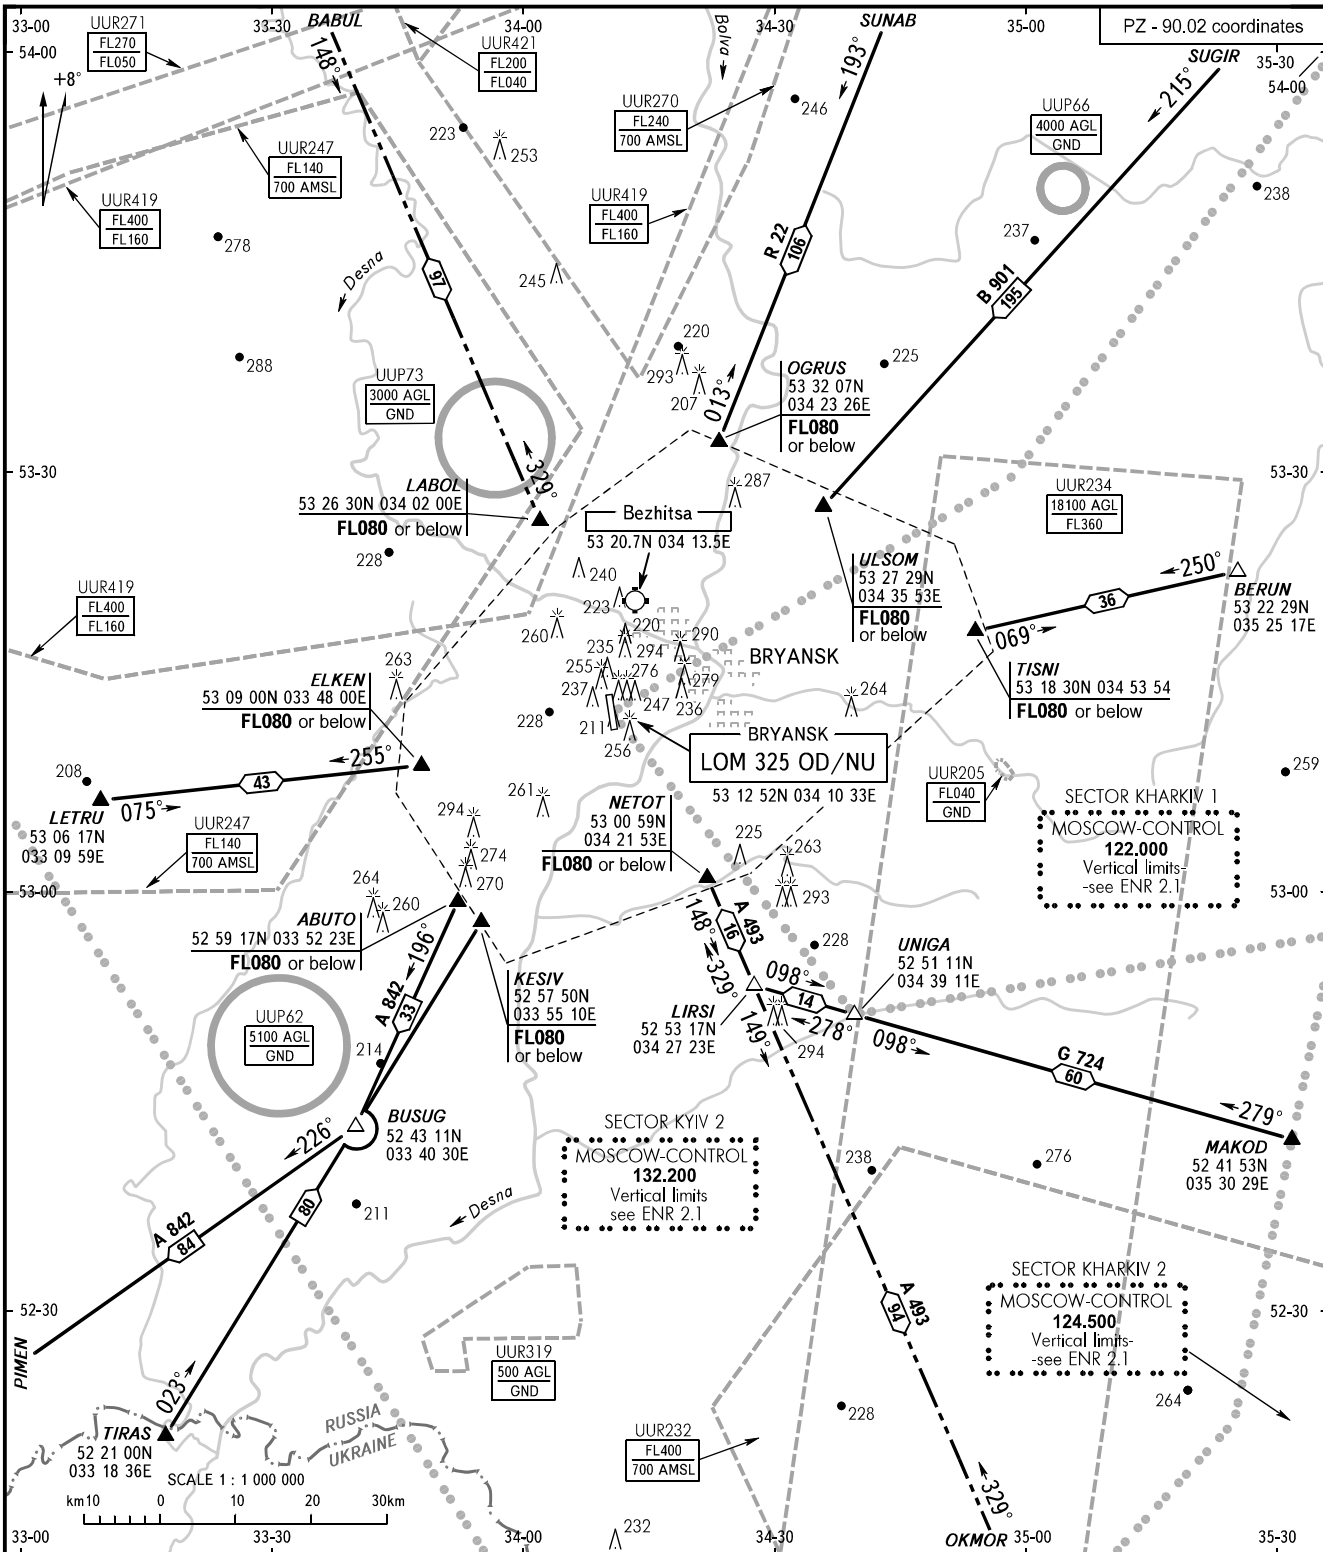

AREA CHART - ICAO

ARRIVAL, DEPARTURE
AND TRANSIT ROUTES

BRYANSK, RUSSIA

BRYANSK

BRYANSK TOWER 118.500

BEARINGS AND TRACKS ARE MAGNETIC
ALTITUDES, HEIGHTS AND ELEVATIONS ARE IN METRES
DISTANCES ARE IN KILOMETRES