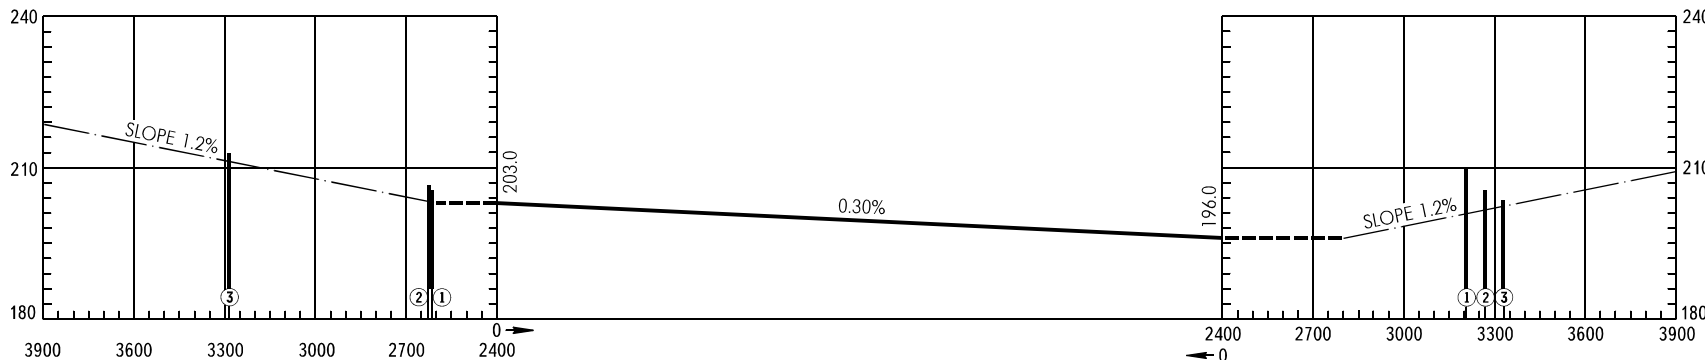

# AERODROME OBSTACLE CHART - ICAO

TYPE **A** (OPERATING LIMITATIONS)

DIMENSIONS AND ELEVATIONS IN METRES

**BRYANSK, RUSSIA**  
BRYANSK  
RWY 16/34

MAGNETIC VARIATION **8°E**

DECLARED DISTANCES		
RWY 16		RWY 34
2400	TAKE-OFF RUN AVAILABLE	2400
2800	TAKE-OFF DISTANCE AVAILABLE	2600
2400	ACCELERATE STOP DISTANCE AVAILABLE	2400
2400	LANDING DISTANCE AVAILABLE	2400

**LEGEND**

IDENTIFICATION NUMBER	①
ANTENNA, POLE ETC	●