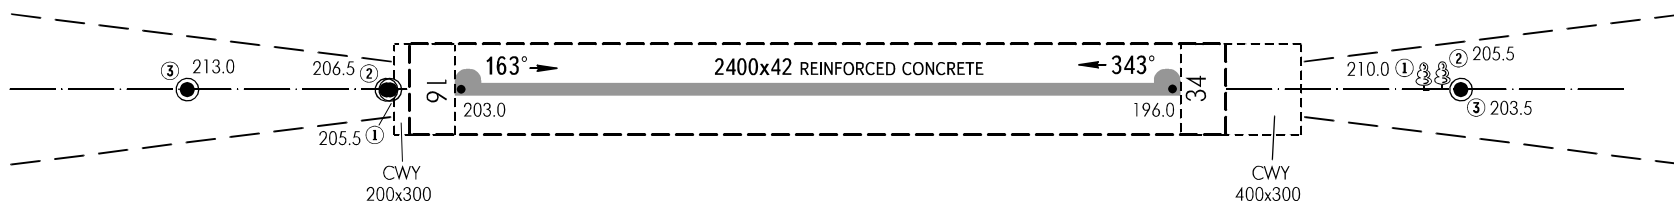

# AERODROME OBSTACLE CHART - ICAO

TYPE **A** (OPERATING LIMITATIONS)

DIMENSIONS AND ELEVATIONS IN METRES

**BRYANSK, RUSSIA**  
BRYANSK  
RWY 16/34

MAGNETIC VARIATION **8°E**

DECLARED DISTANCES		
RWY 16		RWY 34
2400	TAKE-OFF RUN AVAILABLE	2400
2800	TAKE-OFF DISTANCE AVAILABLE	2600
2400	ACCELERATE STOP DISTANCE AVAILABLE	2400
2400	LANDING DISTANCE AVAILABLE	2400

**LEGEND**

IDENTIFICATION NUMBER	①
ANTENNA, POLE ETC	●