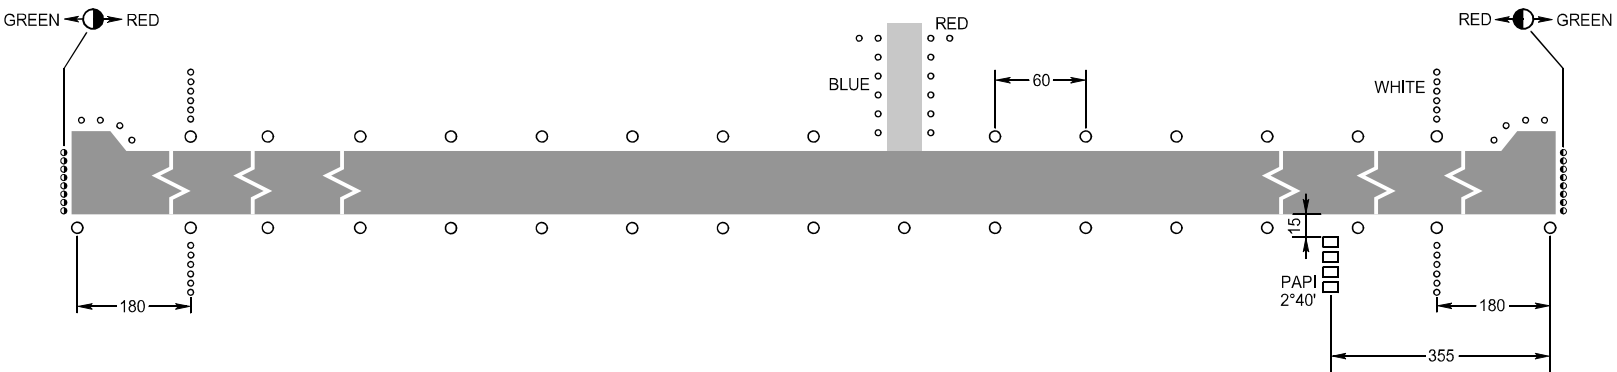

AERODROME  
CHART - ICAO

BRYANSK, RUSSIA

BRYANSK

MARKING AIDS RWY 16 / 34 AND EXIT TWY

LIGHTING AIDS RWY 16 / 34 AND EXIT TWY

ELEVATIONS AND  
DIMENSIONS IN METRES  
BEARINGS ARE MAGNETIC

CHANGE: NIL