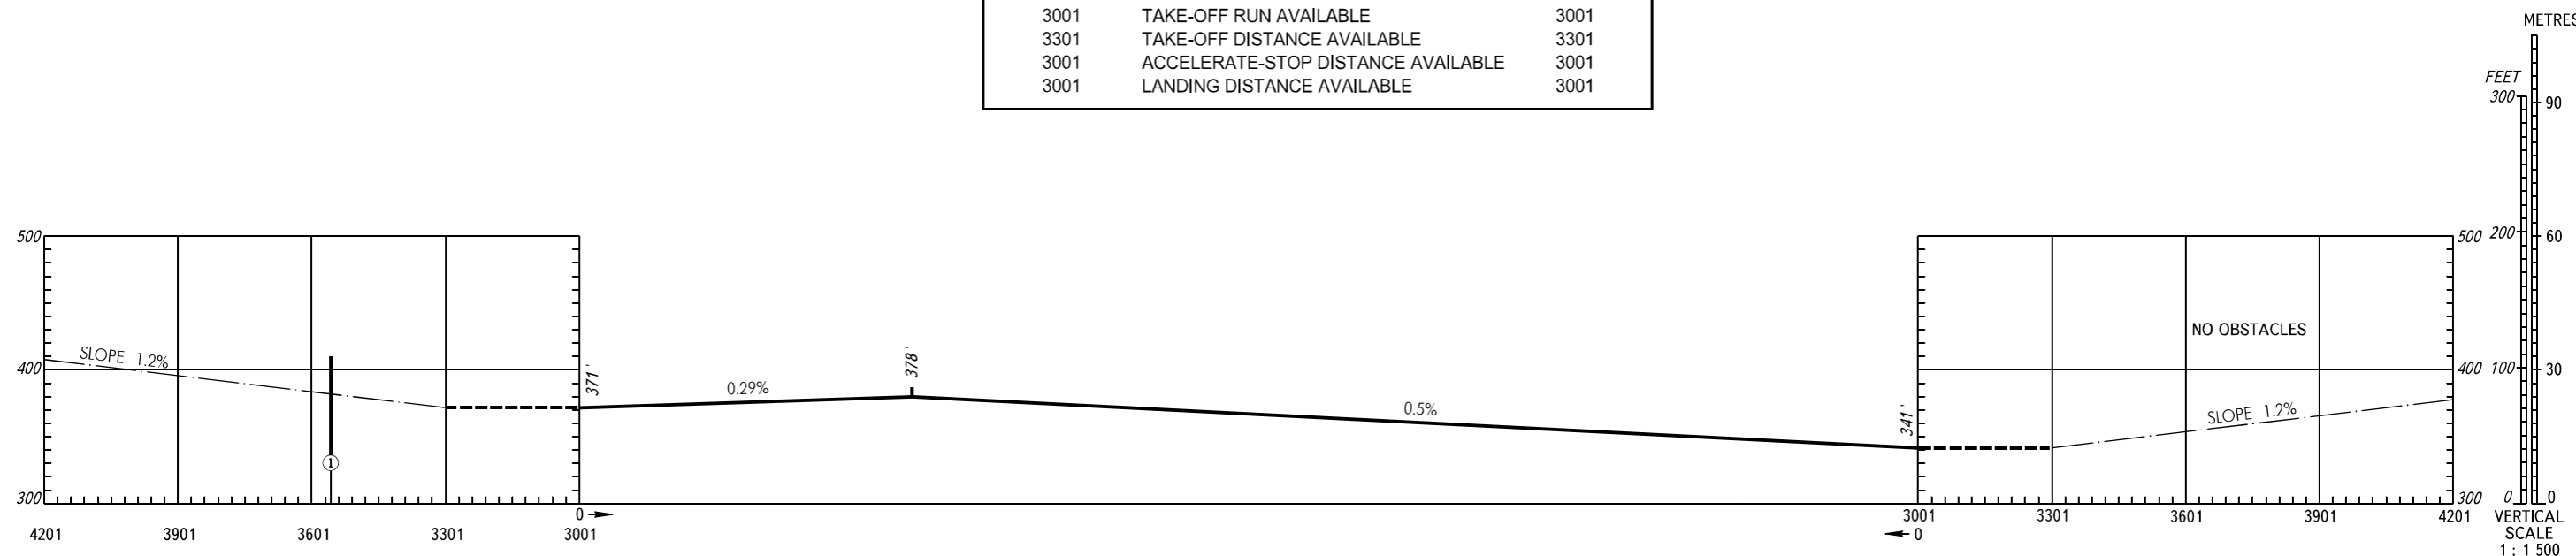

AERODROME OBSTACLE
CHART - ICAO

TYPE A (OPERATING LIMITATIONS)

DIMENSIONS IN METRES, ELEVATIONS IN FEET

TYUMEN, RUSSIA
ROSHCHINO
RWY 03/21

MAGNETIC VARIATION 15°E 2015

DECLARED DISTANCES		
RWY 03		RWY 21
3001	TAKE-OFF RUN AVAILABLE	3001
3301	TAKE-OFF DISTANCE AVAILABLE	3301
3001	ACCELERATE-STOP DISTANCE AVAILABLE	3001
3001	LANDING DISTANCE AVAILABLE	3001

LEGEND	
IDENTIFICATION NUMBER	①
TREE	🌳