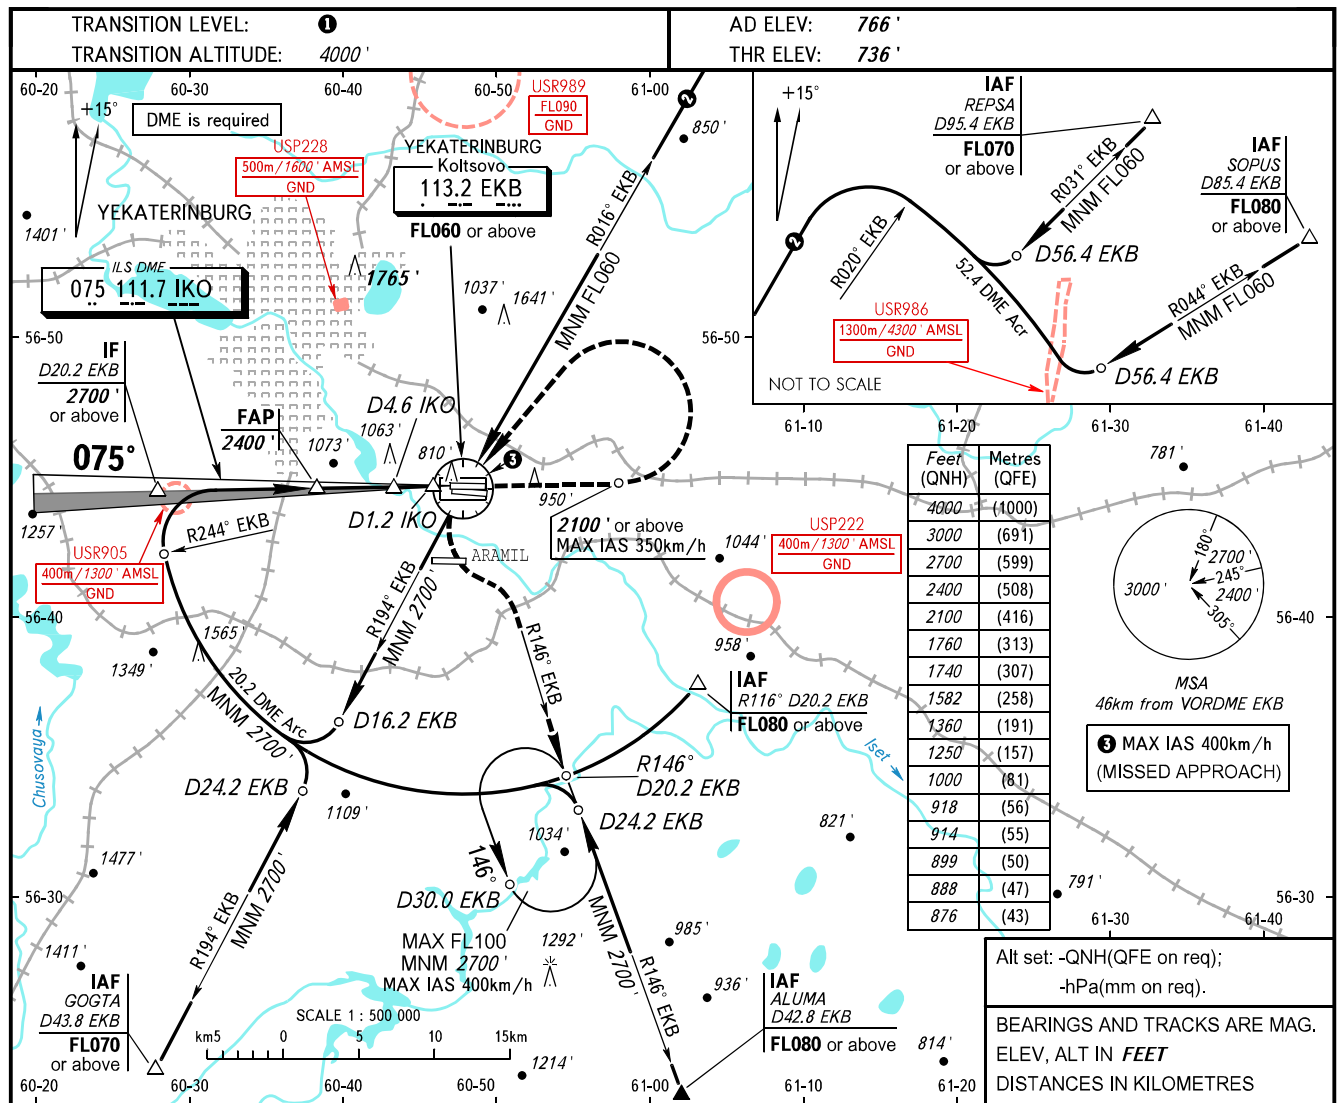

**INSTRUMENT
APPROACH
CHART - ICAO**

KOLTSOVO RADAR	118.700
KOLTSOVO START	124.300

**YEKATERINBURG, RUSSIA
KOLTSOVO
ILS Y RWY 08L CAT I**

GROUND SPEED	km/h									
	150	180	210	240	270	300	330	360	390	
RATE OF DESCENT	m/s									
	2.2	2.6	3.0	3.5	3.9	4.3	4.8	5.2	5.6	
RATE OF DESCENT	ft/min									
	427	512	597	682	768	853	938	1024	1109	

CHANGE: FL 100