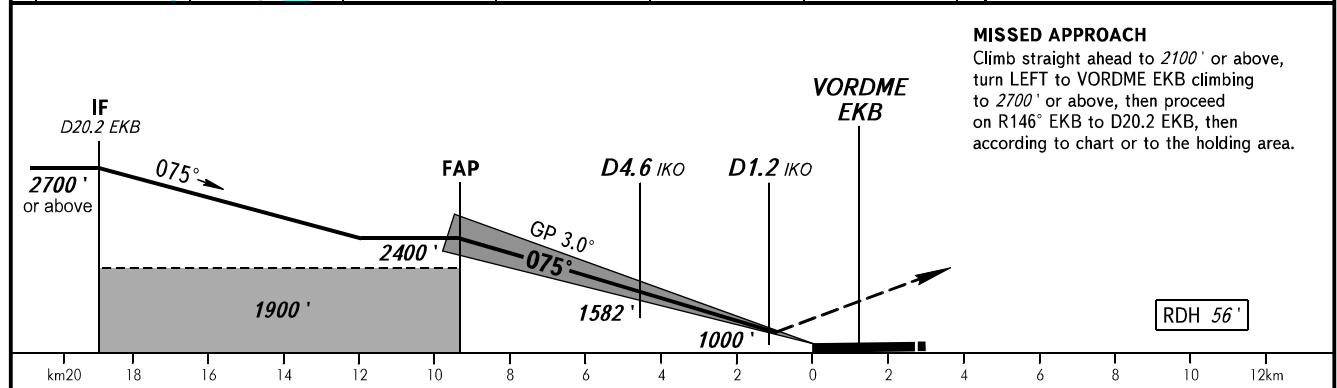

**INSTRUMENT
APPROACH
CHART - ICAO**

KOLTSOVO RADAR	118.700
KOLTSOVO START	124.300

**YEKATERINBURG, RUSSIA
KOLTSOVO
ILS Y RWY 08L CAT I**

GROUND SPEED	km/h									
	150	180	210	240	270	300	330	360	390	
RATE OF DESCENT	m/s									
	2.2	2.6	3.0	3.5	3.9	4.3	4.8	5.2	5.6	
RATE OF DESCENT	ft/min									
	427	512	597	682	768	853	938	1024	1109	