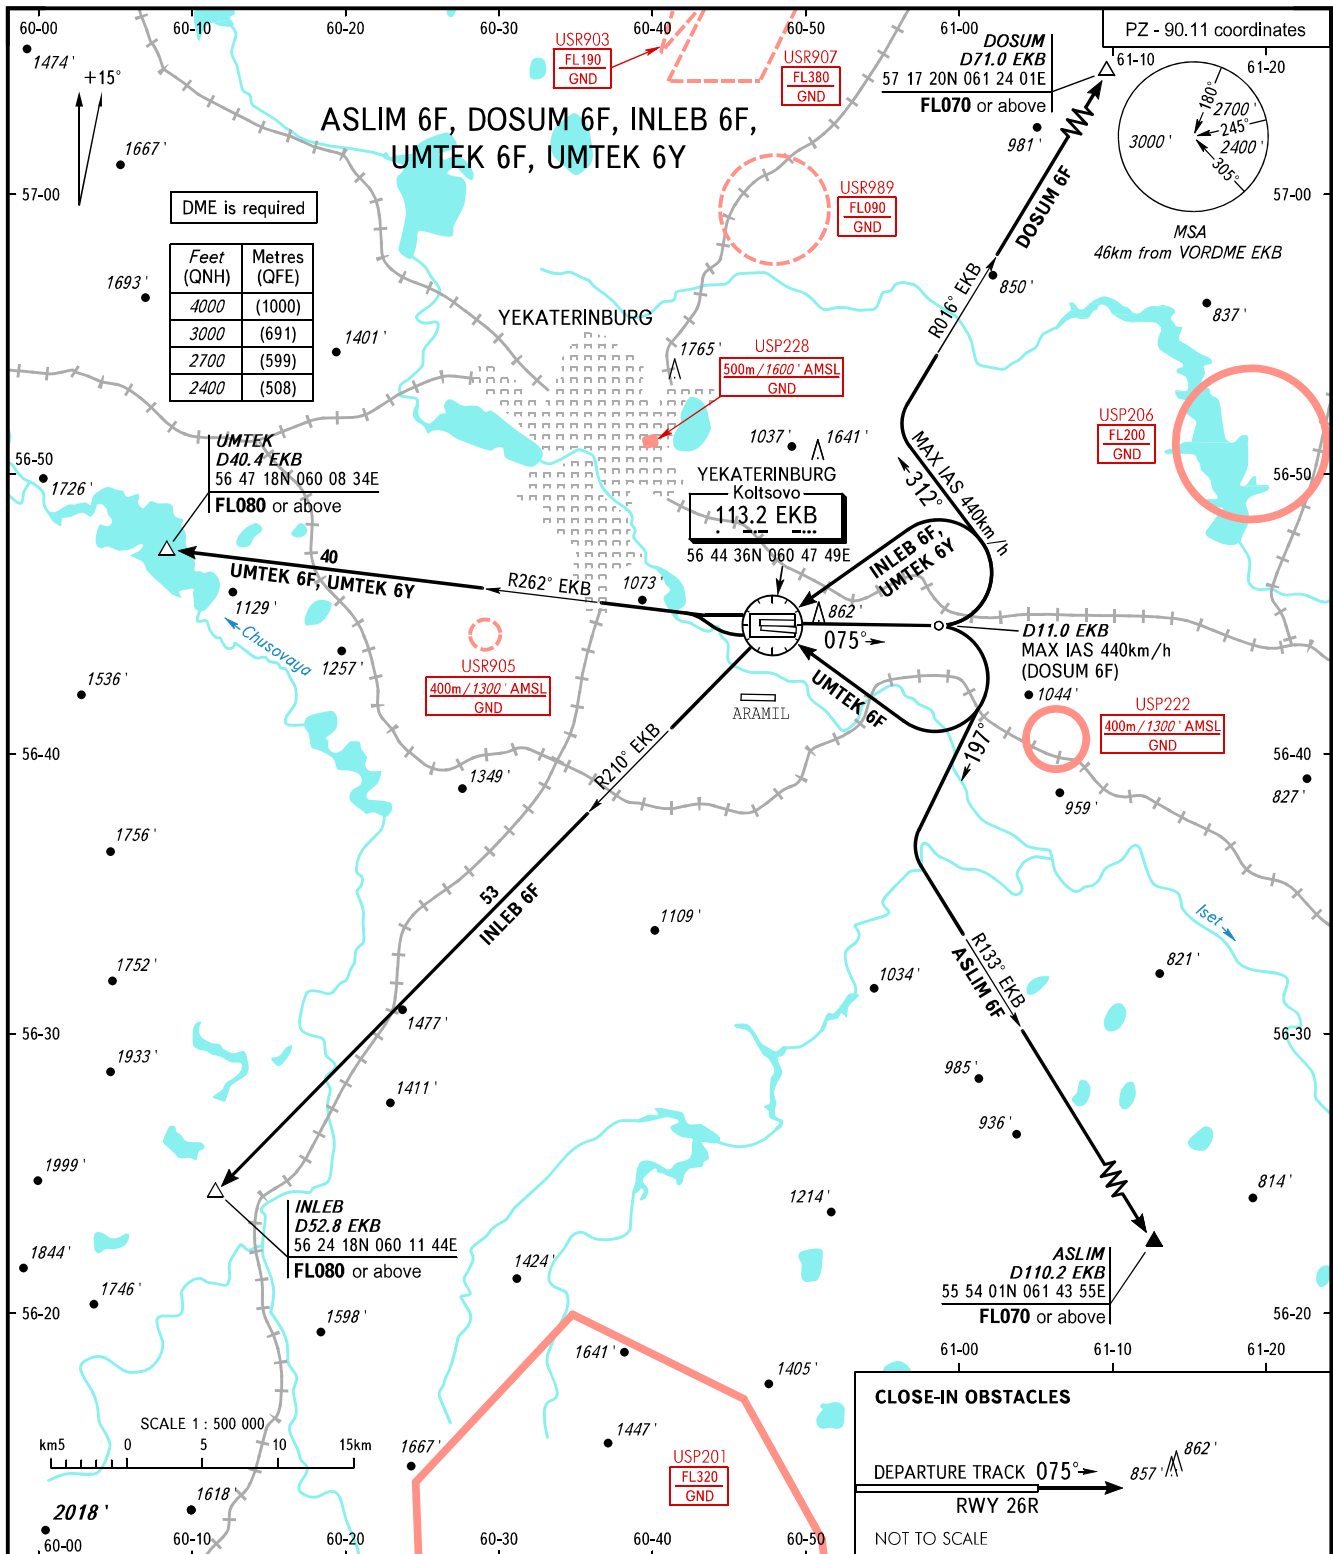

STANDARD DEPARTURE CHART
INSTRUMENT (SID) - ICAO

TRANSITION
ALTITUDE : 4000'

YEKATERINBURG, RUSSIA
KOLTSOVO
RWY 08L

KOLTSOVO START 124.300
KOLTSOVO RADAR 118.700
KOLTSOVO APPROACH 125.900

WARNING
There are close-in obstacles.

BEARINGS AND TRACKS ARE MAGNETIC
ALTITUDES AND ELEVATIONS IN FEET
DISTANCES IN KILOMETRES