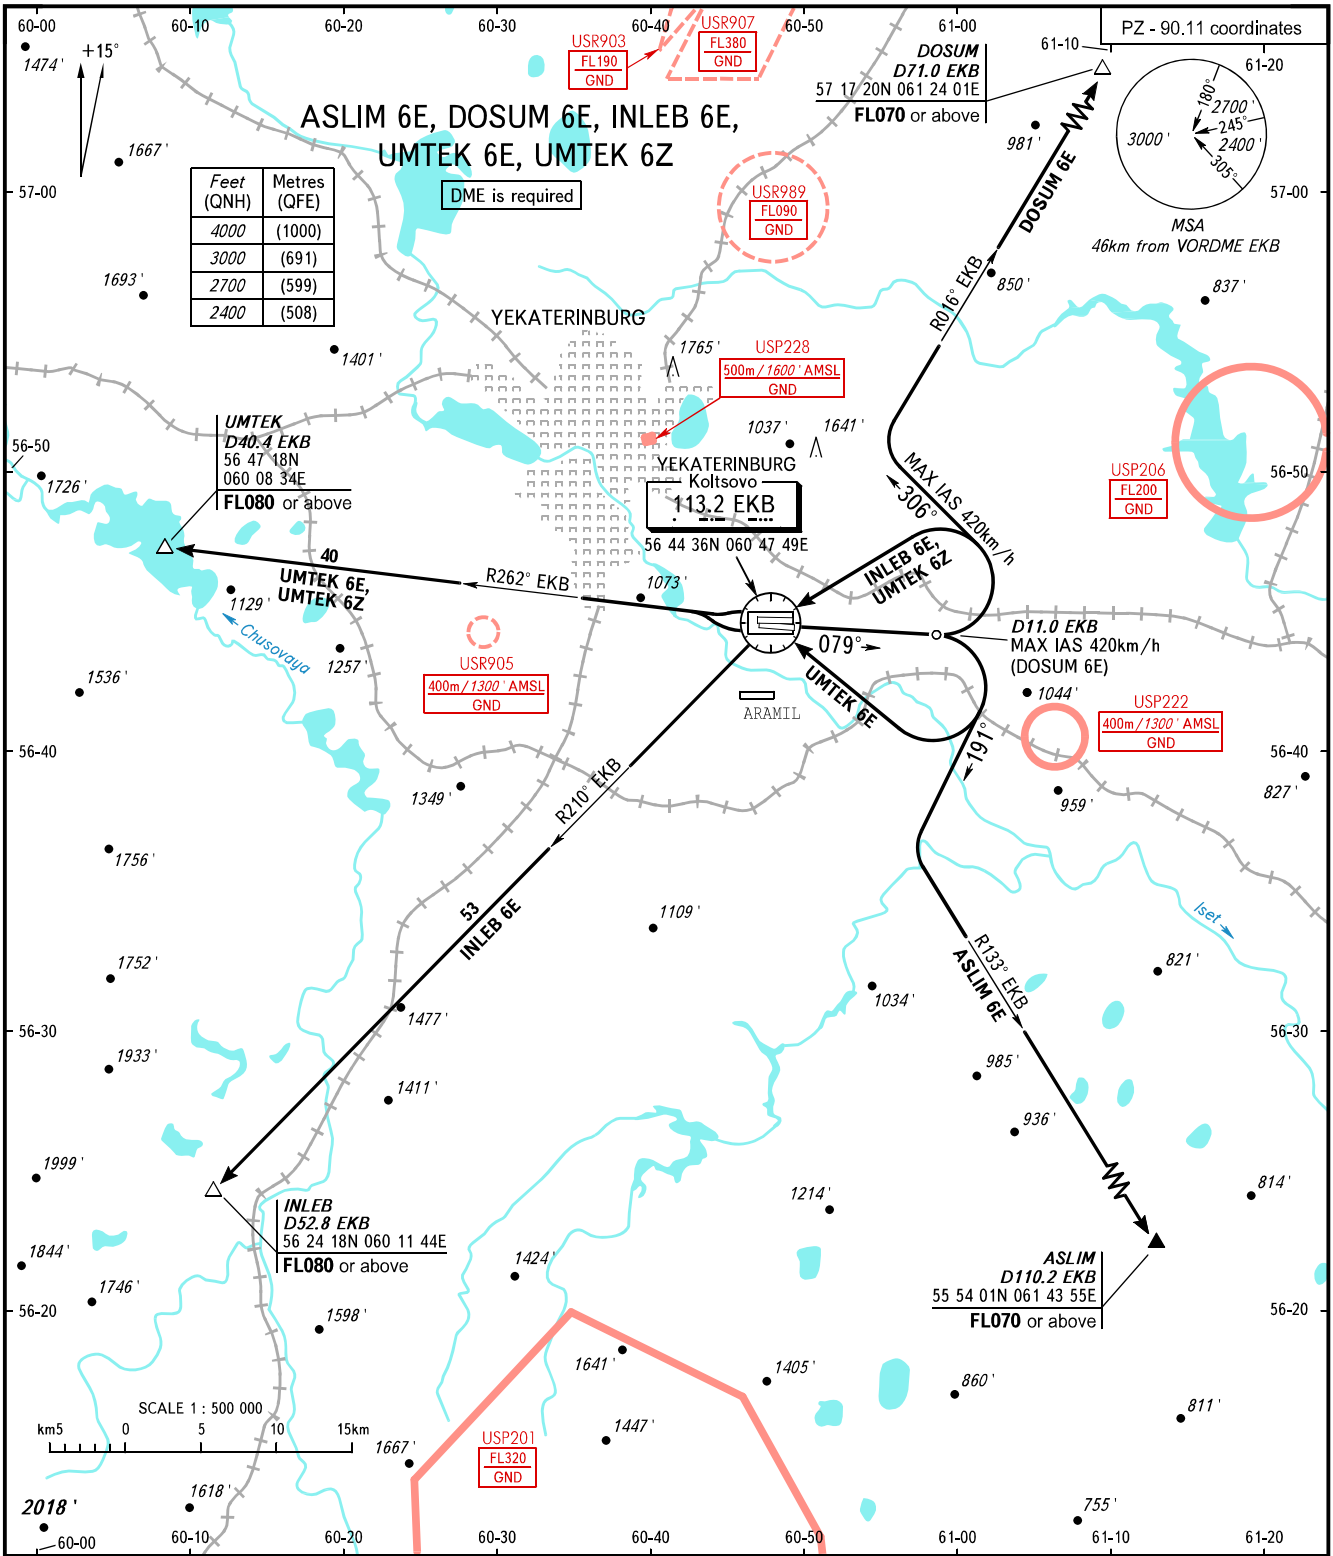

STANDARD DEPARTURE CHART
INSTRUMENT (SID) - ICAO

YEKATERINBURG, RUSSIA
KOLTSOVO
RWY 08R

TRANSITION
ALTITUDE : 4000'

KOLTSOVO START 124.300
KOLTSOVO RADAR 118.700
KOLTSOVO APPROACH 125.900

BEARINGS AND TRACKS ARE MAGNETIC
ALTITUDES AND ELEVATIONS IN FEET
DISTANCES IN KILOMETRES