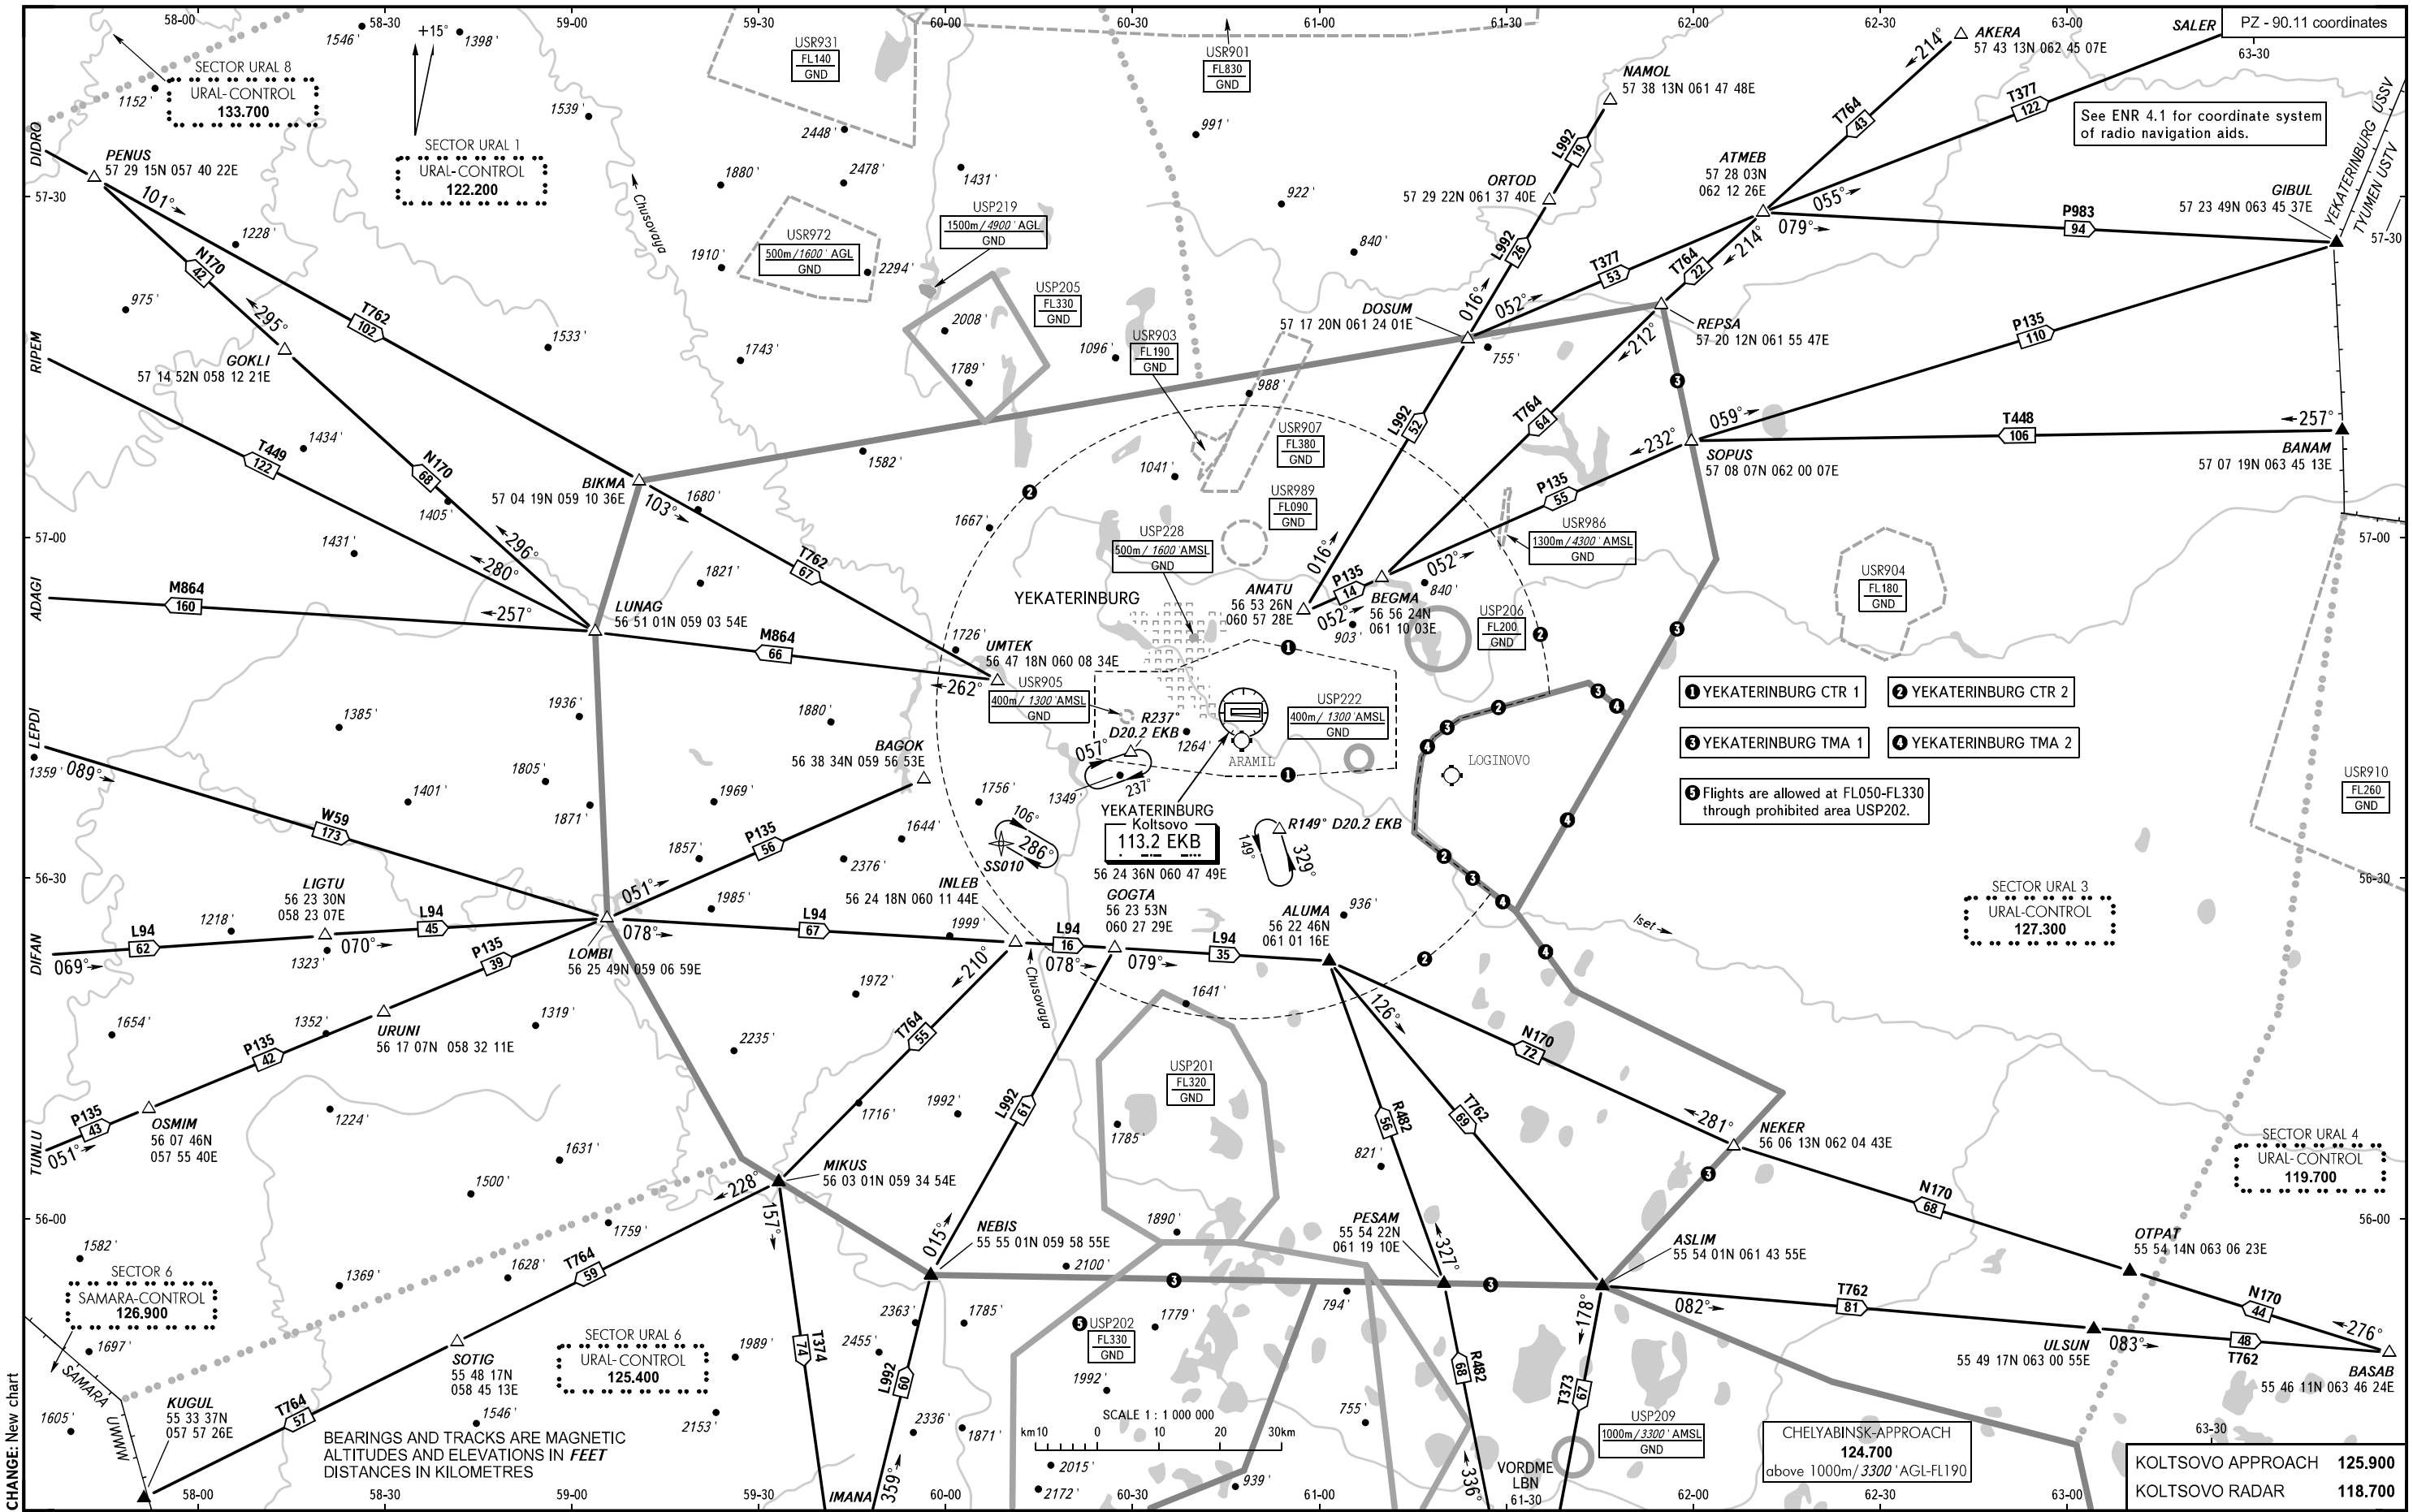

AREA CHART - ICAO

ARRIVAL, DEPARTURE
AND TRANSIT ROUTES

YEKATERINBURG, RUSSIA

KOLTSOVO

See ENR 4.1 for coordinate system of radio navigation aids.

- 1 YEKATERINBURG CTR 1
- 2 YEKATERINBURG CTR 2
- 3 YEKATERINBURG TMA 1
- 4 YEKATERINBURG TMA 2
- 5 Flights are allowed at FL050-FL330 through prohibited area USP202.

BEARINGS AND TRACKS ARE MAGNETIC
ALTITUDES AND ELEVATIONS IN FEET
DISTANCES IN KILOMETRES

CHELYABINSK-APPROACH
124.700
above 1000m/3300' AGL-FL190

KOLTSOVO APPROACH 125.900
KOLTSOVO RADAR 118.700