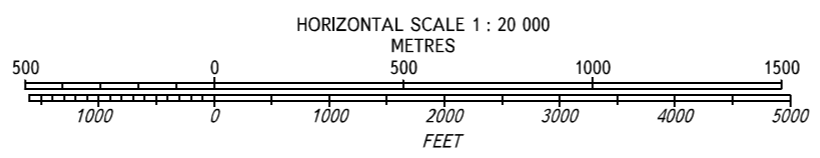

AERODROME OBSTACLE  
CHART - ICAO

TYPE **A** (OPERATING LIMITATIONS)

DIMENSIONS IN METRES, ELEVATIONS IN FEET

YEKATERINBURG, RUSSIA  
KOLTSOVO  
RWY 08R

MAGNETIC VARIATION 15°E (2015)

DECLARED DISTANCES	
RWY 08R	
2950	TAKE-OFF RUN AVAILABLE
3100	TAKE-OFF DISTANCE AVAILABLE
2950	ACCELERATE-STOP DISTANCE AVAILABLE
2950	LANDING DISTANCE AVAILABLE

LEGEND	
IDENTIFICATION NUMBER	①
ANTENNA	●
BUILDING	■
POWER LINE, MAST	∧

TYPE A (OPERATING LIMITATIONS)

DIMENSIONS IN METRES, ELEVATIONS IN FEET

MAGNETIC VARIATION 15°E (2015)

LEGEND	
IDENTIFICATION NUMBER	①
POLE, TOWER, ANTENNA, ETC	●
FOREST, TREES	🌳
BUILDING	■