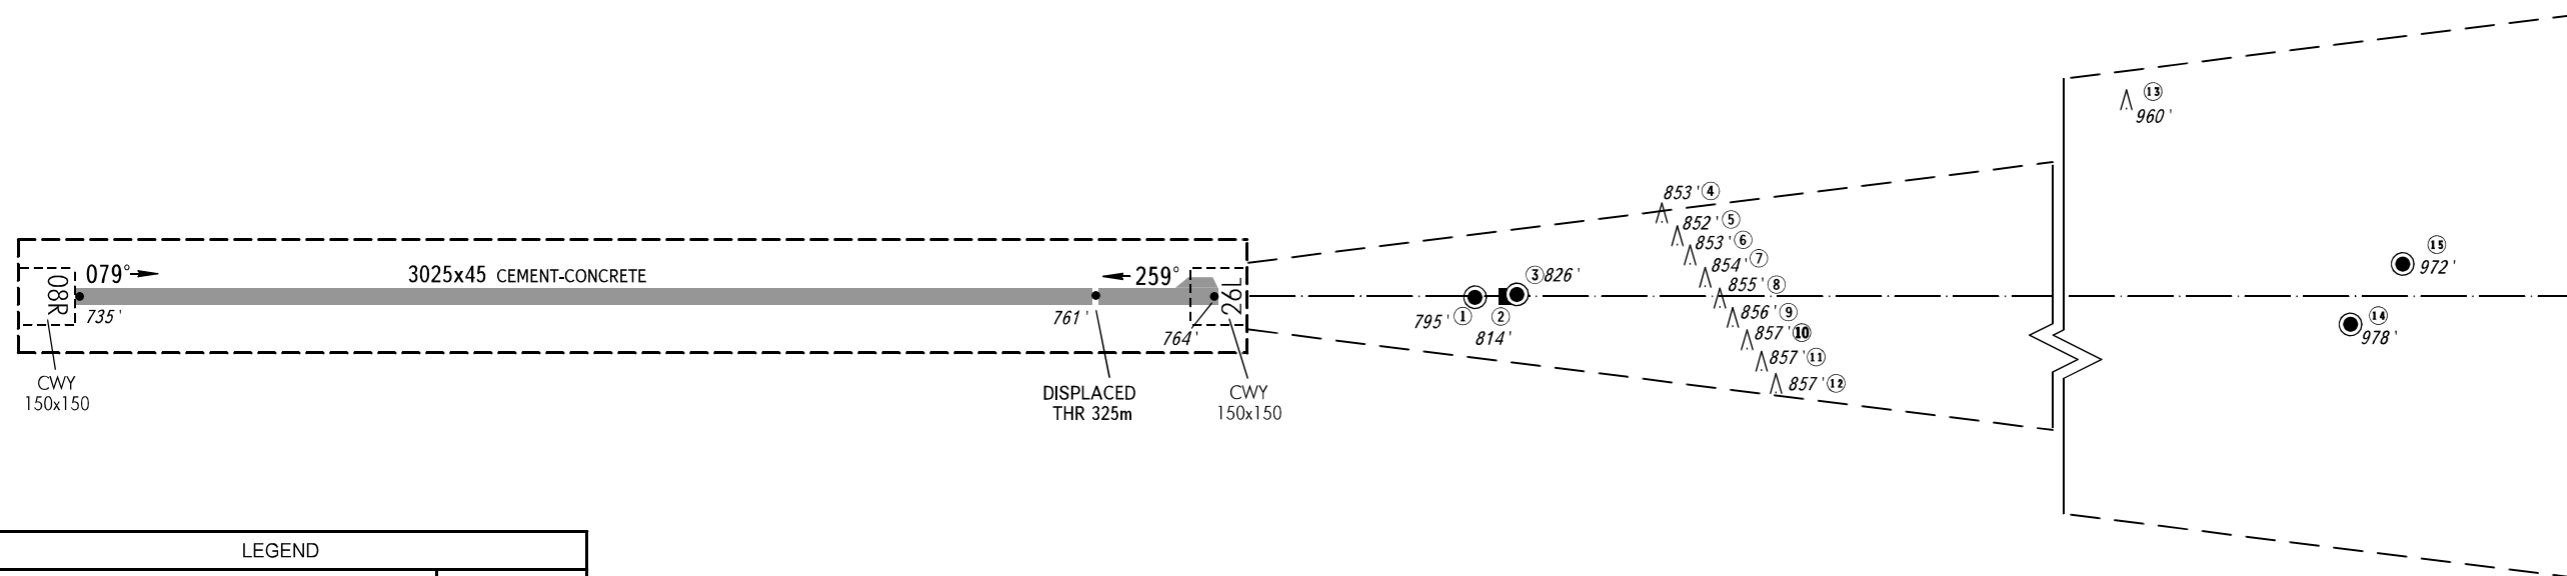

AERODROME OBSTACLE  
CHART - ICAO

TYPE **A** (OPERATING LIMITATIONS)

DIMENSIONS IN METRES, ELEVATIONS IN FEET

YEKATERINBURG, RUSSIA  
KOLTSOVO  
RWY 08R

MAGNETIC VARIATION 15°E (2015)

DECLARED DISTANCES	
RWY 08R	
2950	TAKE-OFF RUN AVAILABLE
3100	TAKE-OFF DISTANCE AVAILABLE
2950	ACCELERATE-STOP DISTANCE AVAILABLE
2950	LANDING DISTANCE AVAILABLE

LEGEND	
IDENTIFICATION NUMBER	①
ANTENNA	●
BUILDING	■
POWER LINE, MAST	∧

TYPE A (OPERATING LIMITATIONS)

DIMENSIONS IN METRES, ELEVATIONS IN FEET

MAGNETIC VARIATION 15°E (2015)

LEGEND	
IDENTIFICATION NUMBER	①
POLE, TOWER, ANTENNA, ETC	●
FOREST, TREES	🌳
BUILDING	■