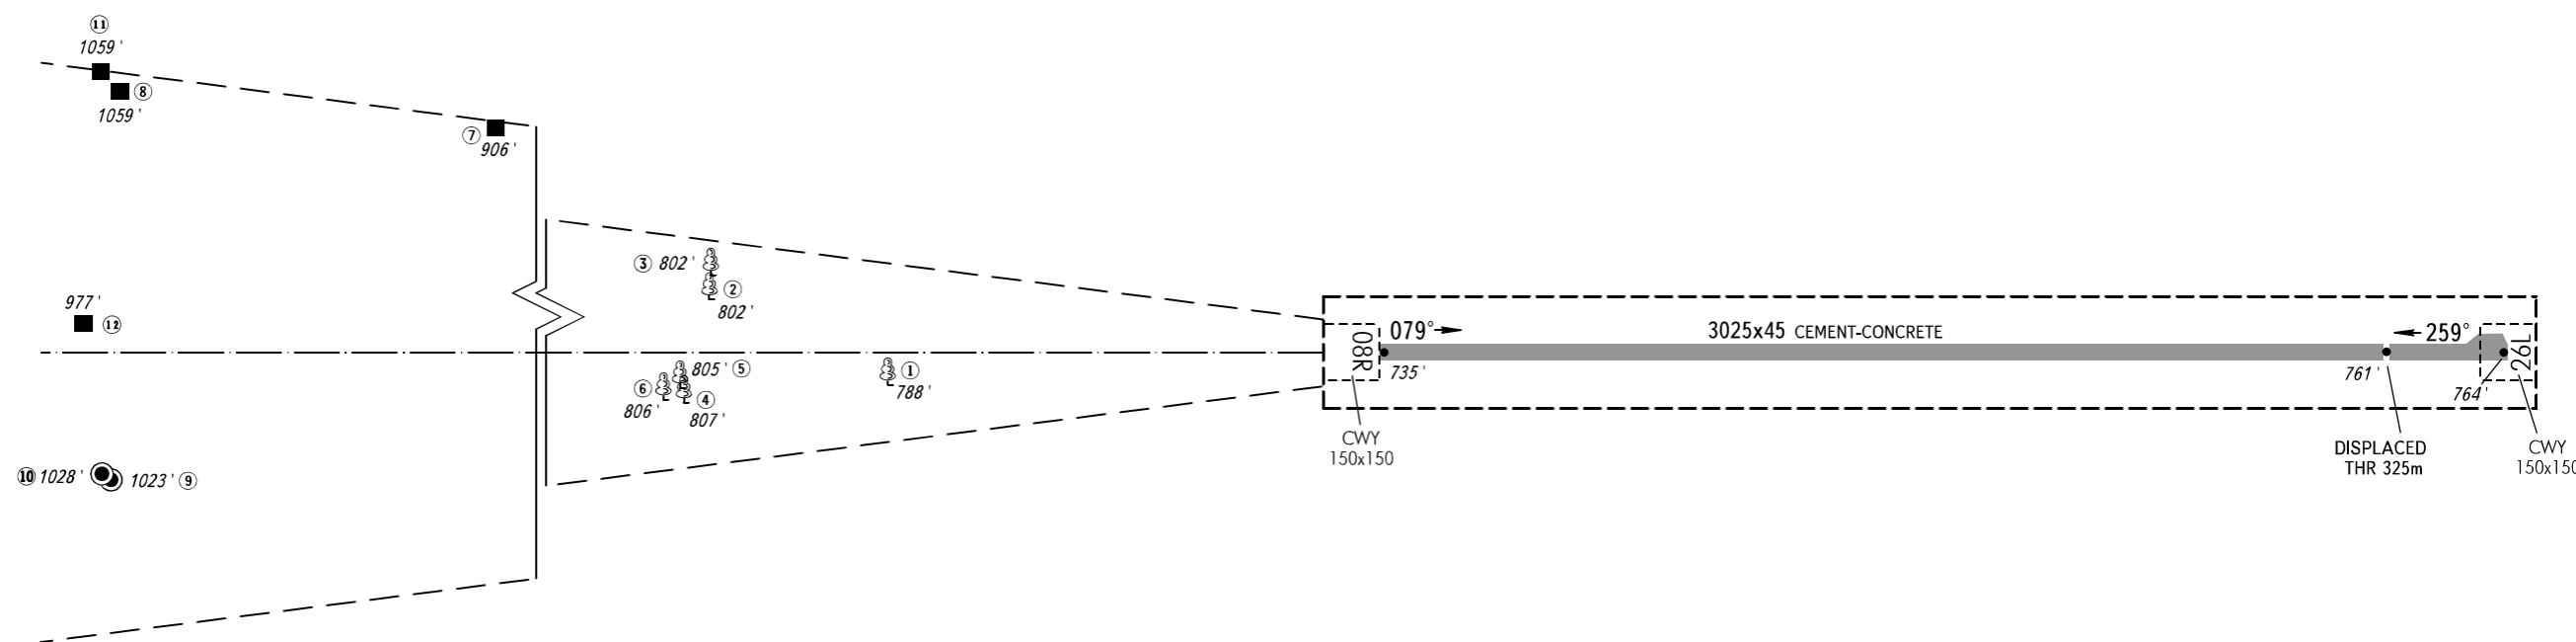

AERODROME OBSTACLE  
CHART - ICAO

TYPE **A** (OPERATING LIMITATIONS)

DIMENSIONS IN METRES, ELEVATIONS IN FEET

YEKATERINBURG, RUSSIA  
KOLTSOVO  
RWY 08R

MAGNETIC VARIATION 15°E (2015)

DECLARED DISTANCES	
RWY 08R	
2950	TAKE-OFF RUN AVAILABLE
3100	TAKE-OFF DISTANCE AVAILABLE
2950	ACCELERATE-STOP DISTANCE AVAILABLE
2950	LANDING DISTANCE AVAILABLE

LEGEND	
IDENTIFICATION NUMBER	①
ANTENNA	●
BUILDING	■
POWER LINE, MAST	∧

TYPE A (OPERATING LIMITATIONS)

DIMENSIONS IN METRES, ELEVATIONS IN FEET

MAGNETIC VARIATION 15°E (2015)

LEGEND	
IDENTIFICATION NUMBER	①
POLE, TOWER, ANTENNA, ETC	●
FOREST, TREES	🌳
BUILDING	■