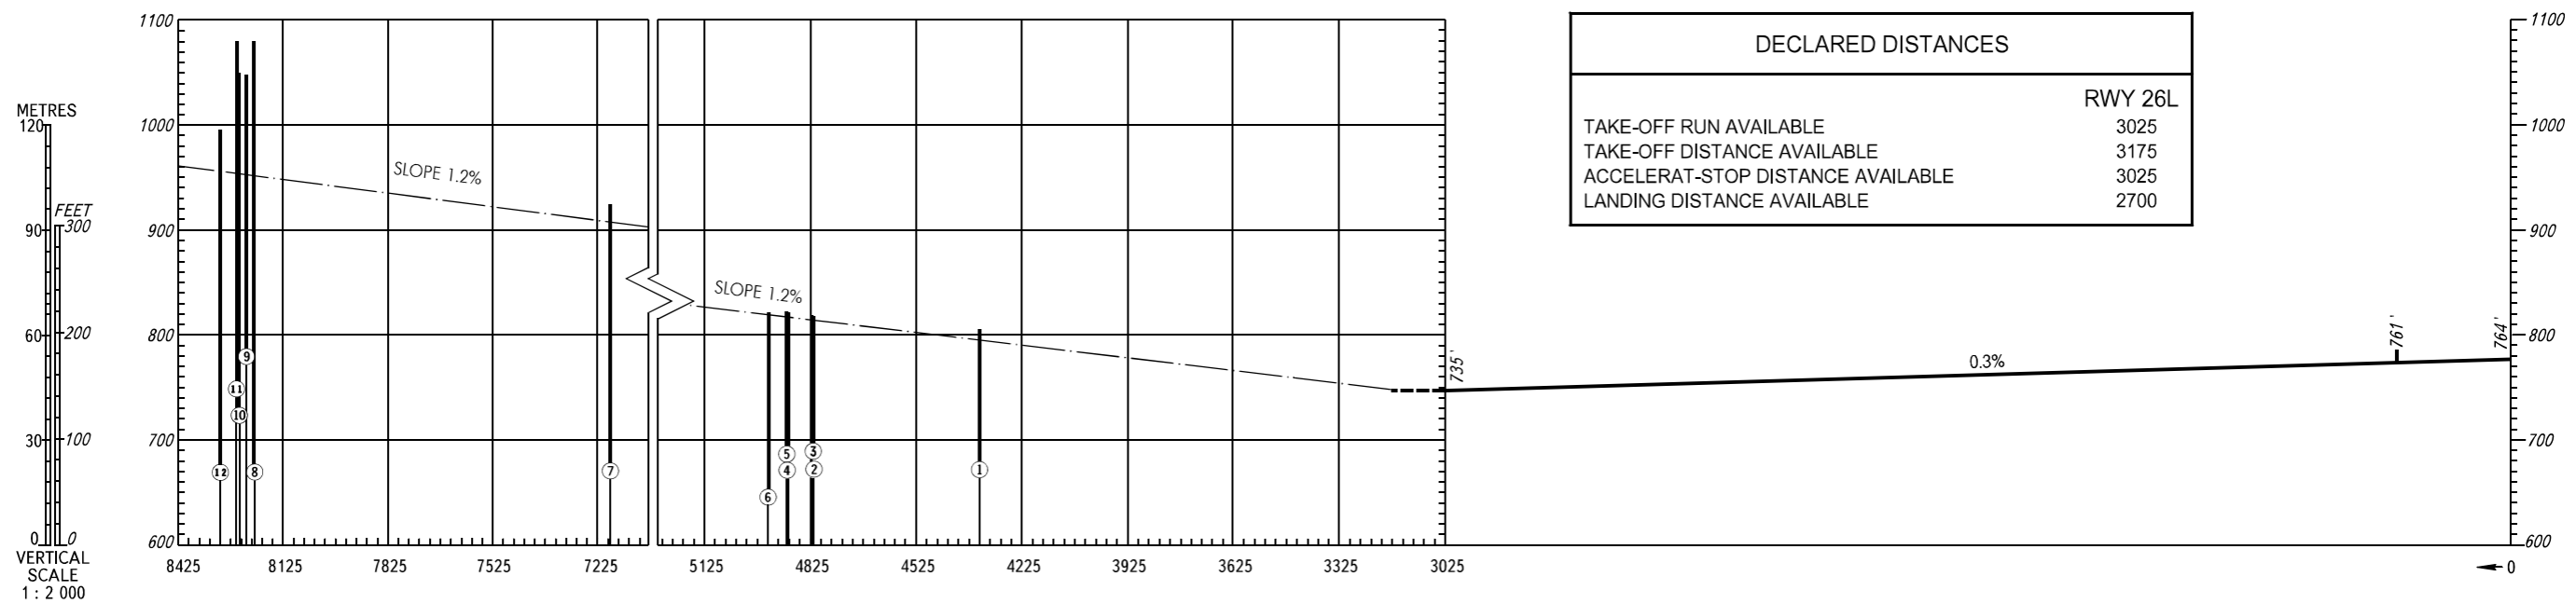

AERODROME OBSTACLE  
CHART - ICAO

TYPE **A** (OPERATING LIMITATIONS)

DIMENSIONS IN METRES, ELEVATIONS IN FEET

YEKATERINBURG, RUSSIA  
KOLTSOVO  
RWY 08R

MAGNETIC VARIATION 15°E (2015)

DECLARED DISTANCES	
RWY 08R	
2950	TAKE-OFF RUN AVAILABLE
3100	TAKE-OFF DISTANCE AVAILABLE
2950	ACCELERATE-STOP DISTANCE AVAILABLE
2950	LANDING DISTANCE AVAILABLE

LEGEND	
IDENTIFICATION NUMBER	①
ANTENNA	●
BUILDING	■
POWER LINE, MAST	∧

TYPE A (OPERATING LIMITATIONS)

DIMENSIONS IN METRES, ELEVATIONS IN FEET

MAGNETIC VARIATION 15°E (2015)

LEGEND	
IDENTIFICATION NUMBER	①
POLE, TOWER, ANTENNA, ETC	●
FOREST, TREES	🌳
BUILDING	■