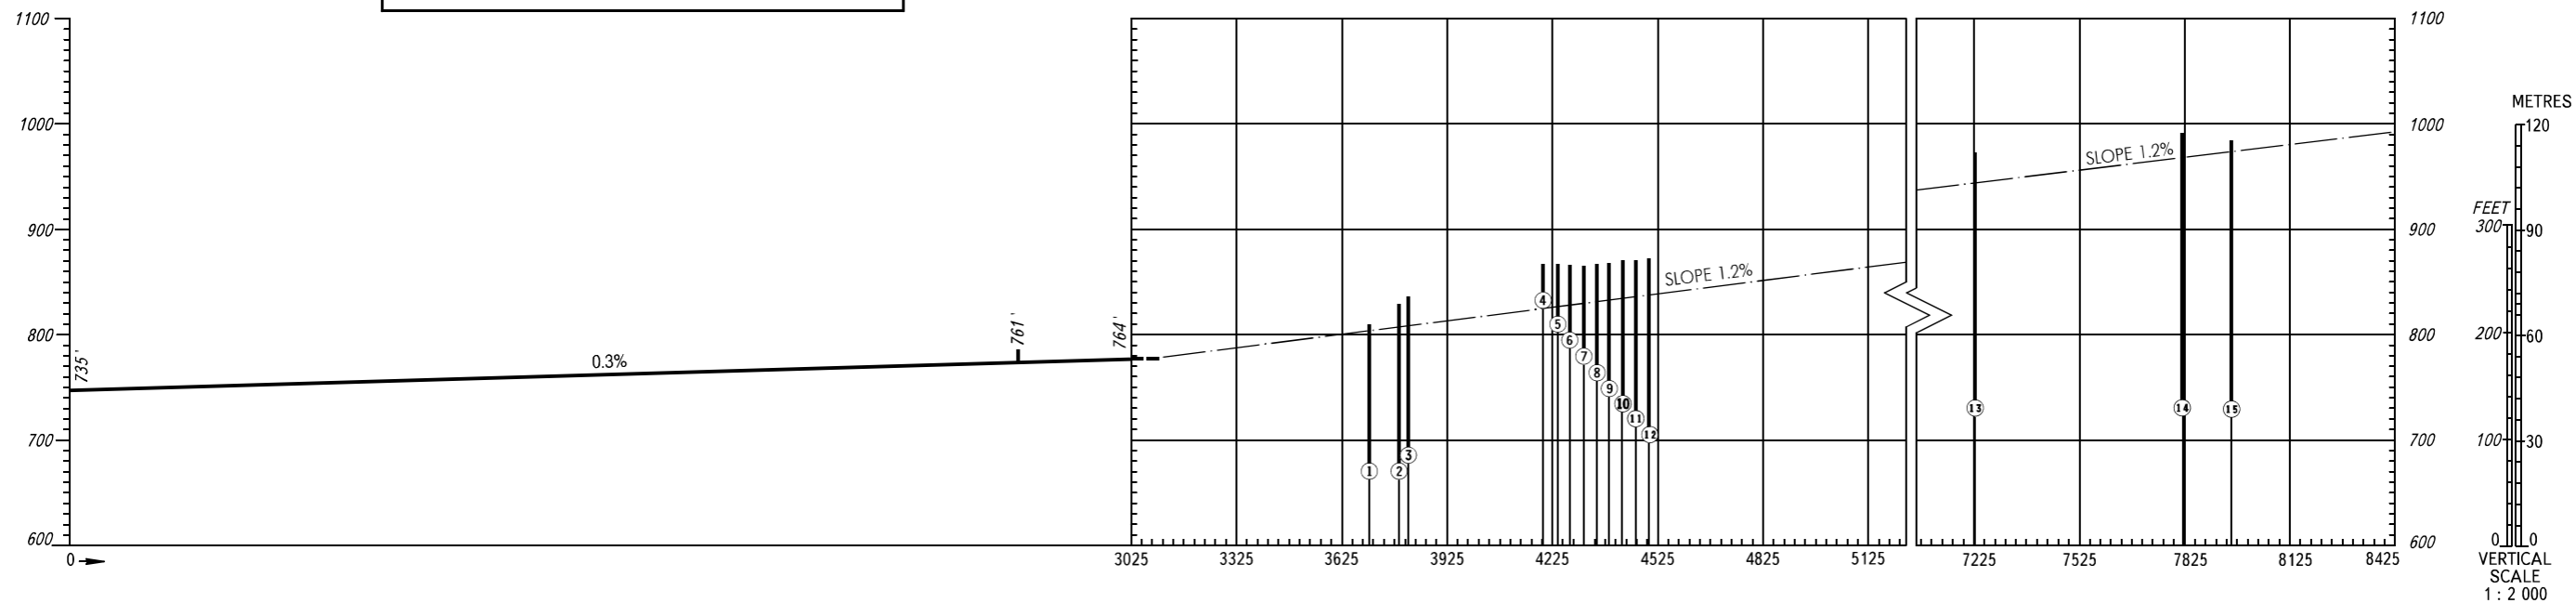

AERODROME OBSTACLE  
CHART - ICAO

TYPE **A** (OPERATING LIMITATIONS)

DIMENSIONS IN METRES, ELEVATIONS IN FEET

YEKATERINBURG, RUSSIA  
KOLTSOVO  
RWY 08R

MAGNETIC VARIATION 15°E (2015)

DECLARED DISTANCES	
RWY 08R	
2950	TAKE-OFF RUN AVAILABLE
3100	TAKE-OFF DISTANCE AVAILABLE
2950	ACCELERATE-STOP DISTANCE AVAILABLE
2950	LANDING DISTANCE AVAILABLE

LEGEND	
IDENTIFICATION NUMBER	①
ANTENNA	●
BUILDING	■
POWER LINE, MAST	∧

TYPE A (OPERATING LIMITATIONS)

DIMENSIONS IN METRES, ELEVATIONS IN FEET

MAGNETIC VARIATION 15°E (2015)

LEGEND	
IDENTIFICATION NUMBER	①
POLE, TOWER, ANTENNA, ETC	●
FOREST, TREES	🌳
BUILDING	■