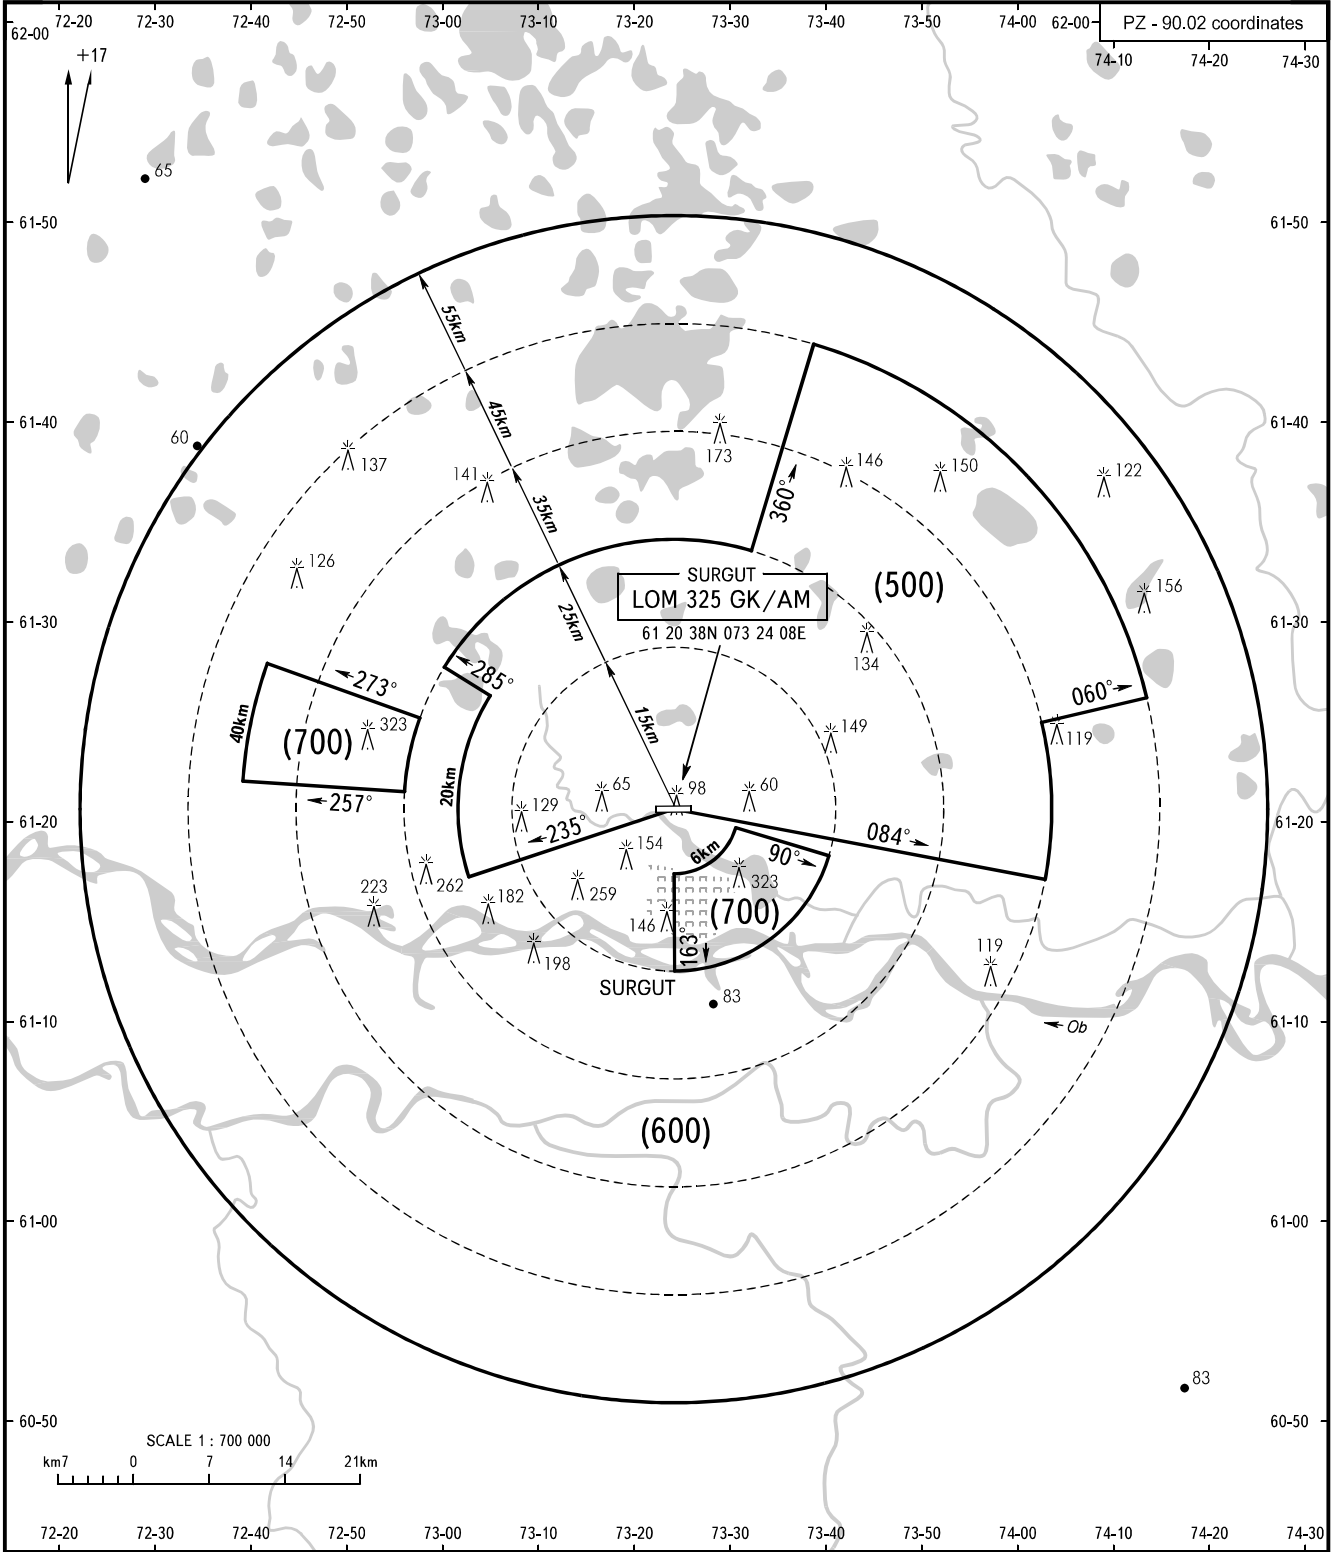

ATC SURVEILLANCE MINIMUM
HEIGHT CHART

SURGUT, RUSSIA

SURGUT

TOWER	120.800
KRUG	120.300
APPROACH	129.300

BEARINGS AND TRACKS ARE MAGNETIC
 ALTITUDES, HEIGHTS AND ELEVATIONS ARE IN METRES
 DISTANCES ARE IN KILOMETRES

CHANGE: VAR, OBST