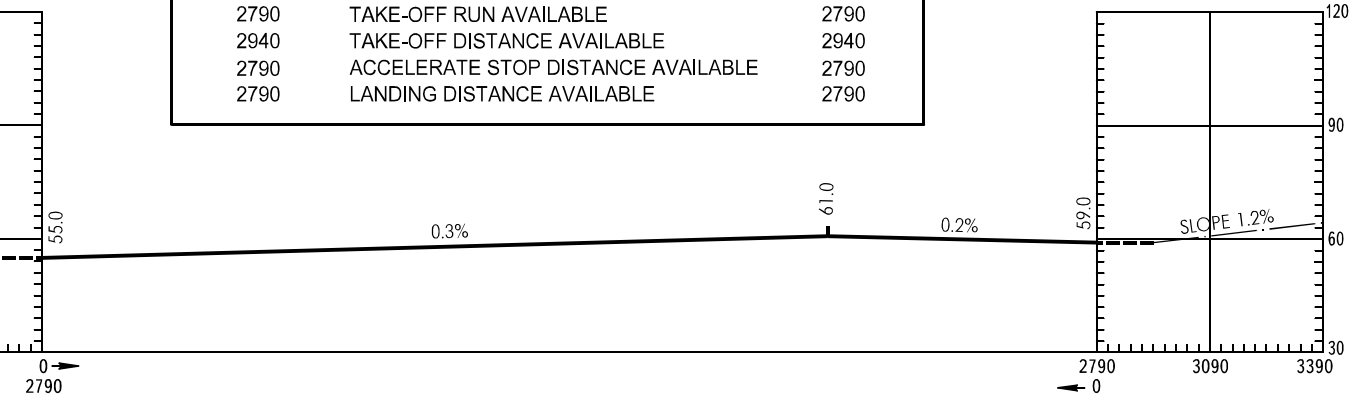

# AERODROME OBSTACLE CHART - ICAO

TYPE **A** (OPERATING LIMITATIONS)

DIMENSIONS AND ELEVATIONS IN METRES

**SURGUT, RUSSIA**  
SURGUT  
RWY 07/25

MAGNETIC VARIATION 17°E

DECLARED DISTANCES		
RWY 07		RWY 25
2790	TAKE-OFF RUN AVAILABLE	2790
2940	TAKE-OFF DISTANCE AVAILABLE	2940
2790	ACCELERATE STOP DISTANCE AVAILABLE	2790
2790	LANDING DISTANCE AVAILABLE	2790

LEGEND

IDENTIFICATION NUMBER	①
POLE, TOWER, ANTENNA	●