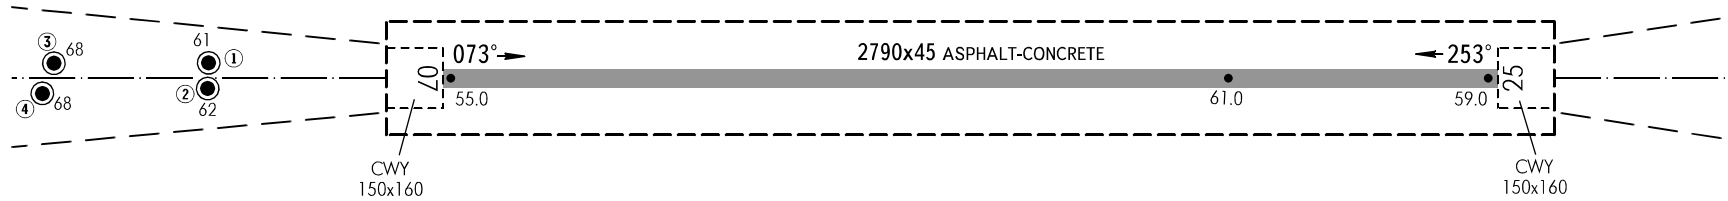

# AERODROME OBSTACLE CHART - ICAO

TYPE **A** (OPERATING LIMITATIONS)

DIMENSIONS AND ELEVATIONS IN METRES

**SURGUT, RUSSIA**  
SURGUT  
RWY 07/25

MAGNETIC VARIATION 17°E

DECLARED DISTANCES		
RWY 07		RWY 25
2790	TAKE-OFF RUN AVAILABLE	2790
2940	TAKE-OFF DISTANCE AVAILABLE	2940
2790	ACCELERATE STOP DISTANCE AVAILABLE	2790
2790	LANDING DISTANCE AVAILABLE	2790

LEGEND

IDENTIFICATION NUMBER	①
POLE, TOWER, ANTENNA	●