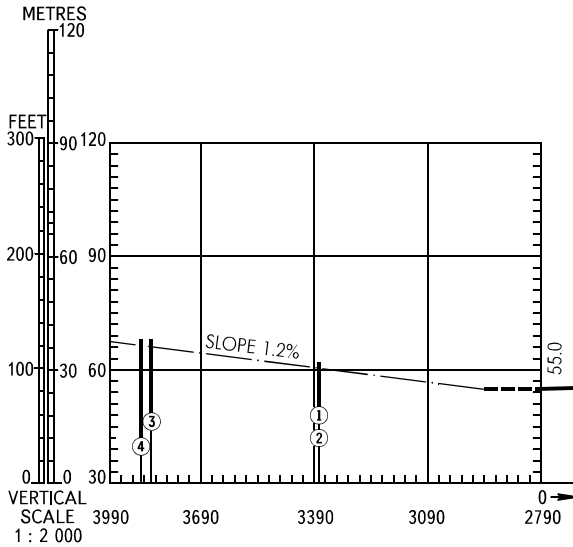

# AERODROME OBSTACLE CHART - ICAO

TYPE **A** (OPERATING LIMITATIONS)

DIMENSIONS AND ELEVATIONS IN METRES

**SURGUT, RUSSIA**  
SURGUT  
RWY 07/25

MAGNETIC VARIATION 17°E

DECLARED DISTANCES		
RWY 07		RWY 25
2790	TAKE-OFF RUN AVAILABLE	2790
2940	TAKE-OFF DISTANCE AVAILABLE	2940
2790	ACCELERATE STOP DISTANCE AVAILABLE	2790
2790	LANDING DISTANCE AVAILABLE	2790

LEGEND

IDENTIFICATION NUMBER	①
POLE, TOWER, ANTENNA	●