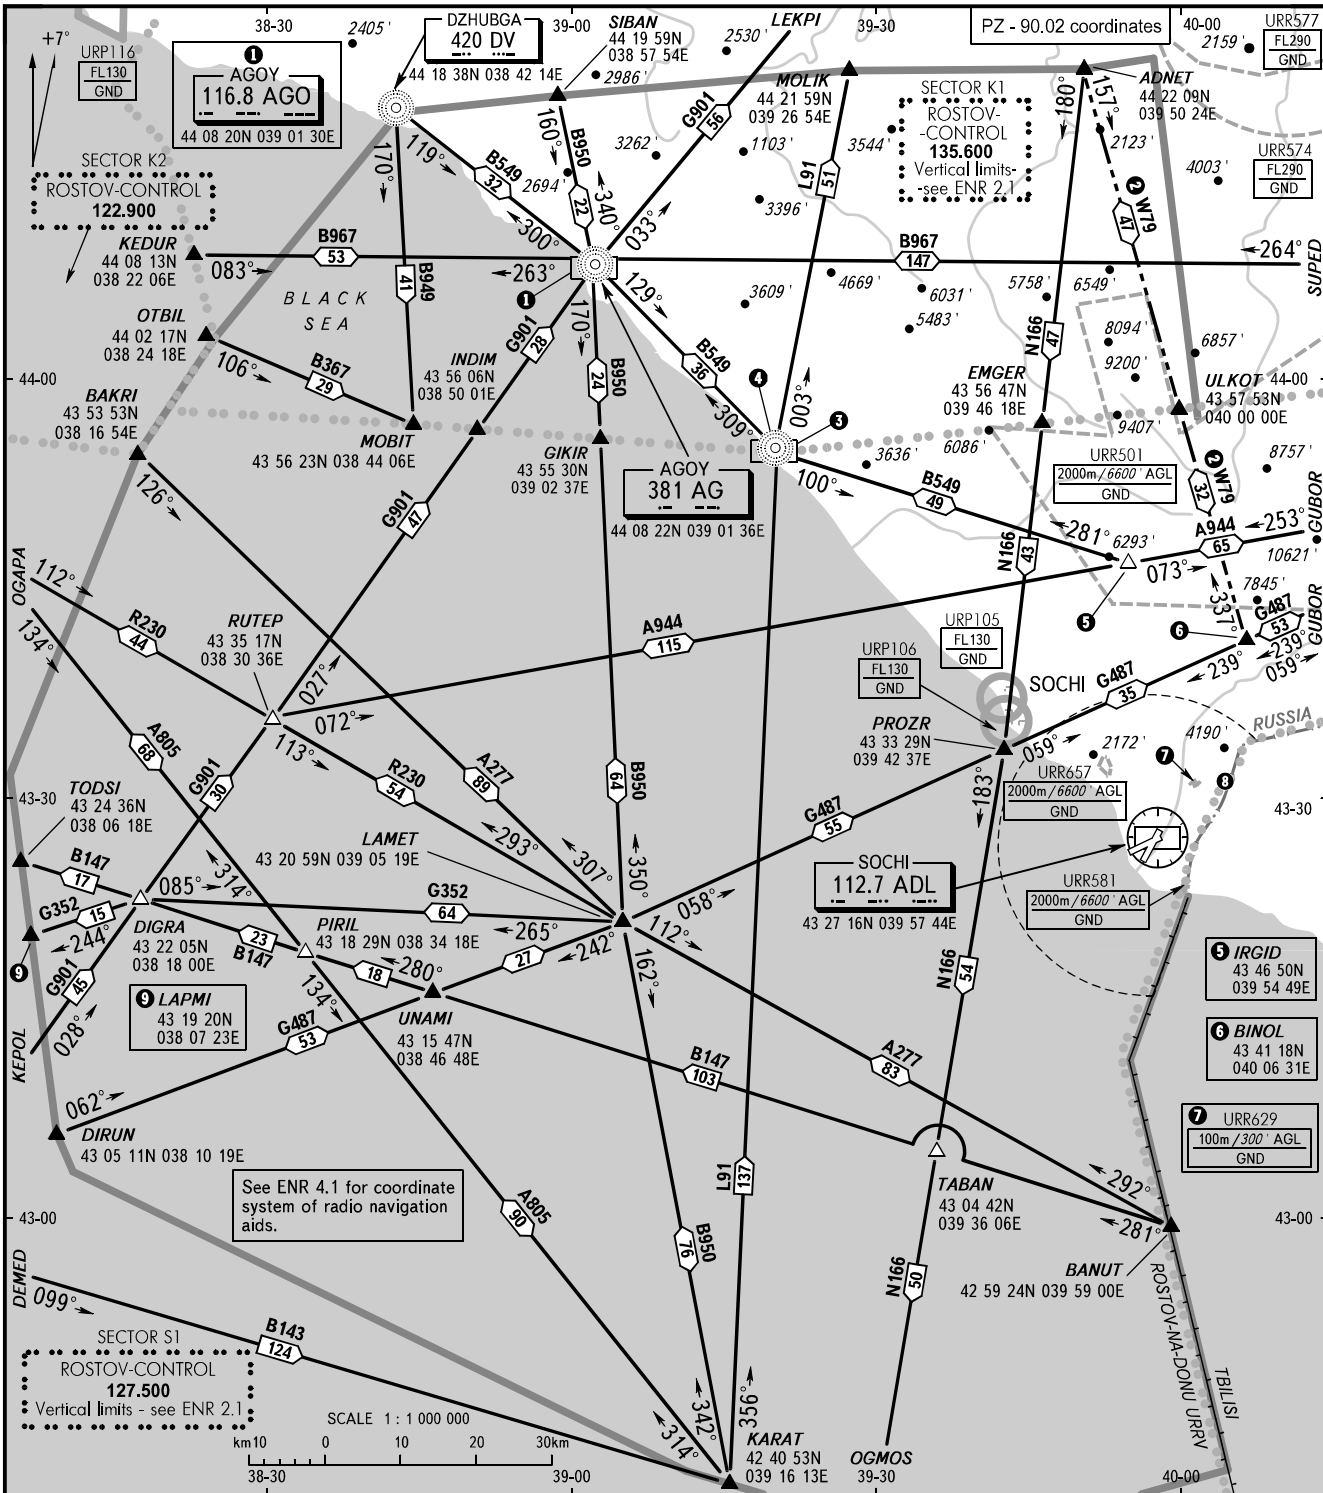

AREA CHART - ICAO

ARRIVAL, DEPARTURE
AND TRANSIT ROUTES

SOCHI, RUSSIA

SOCHI

APPROACH	124.600	②	Only for Russian users
RADAR	119.700	③	FIR boundaries coincide with the state border between RUSSIA and GEORGIA.

③ LAZAREVSKOYE
117.4 LAZ
43 54 33N 039 20 13E

④ LAZAREVSKOYE
307 LA
43 54 37N 039 20 16E

BEARINGS AND TRACKS ARE MAGNETIC
ALTITUDES AND ELEVATIONS IN FEET
DISTANCES IN KILOMETRES

CHANGE: New chart