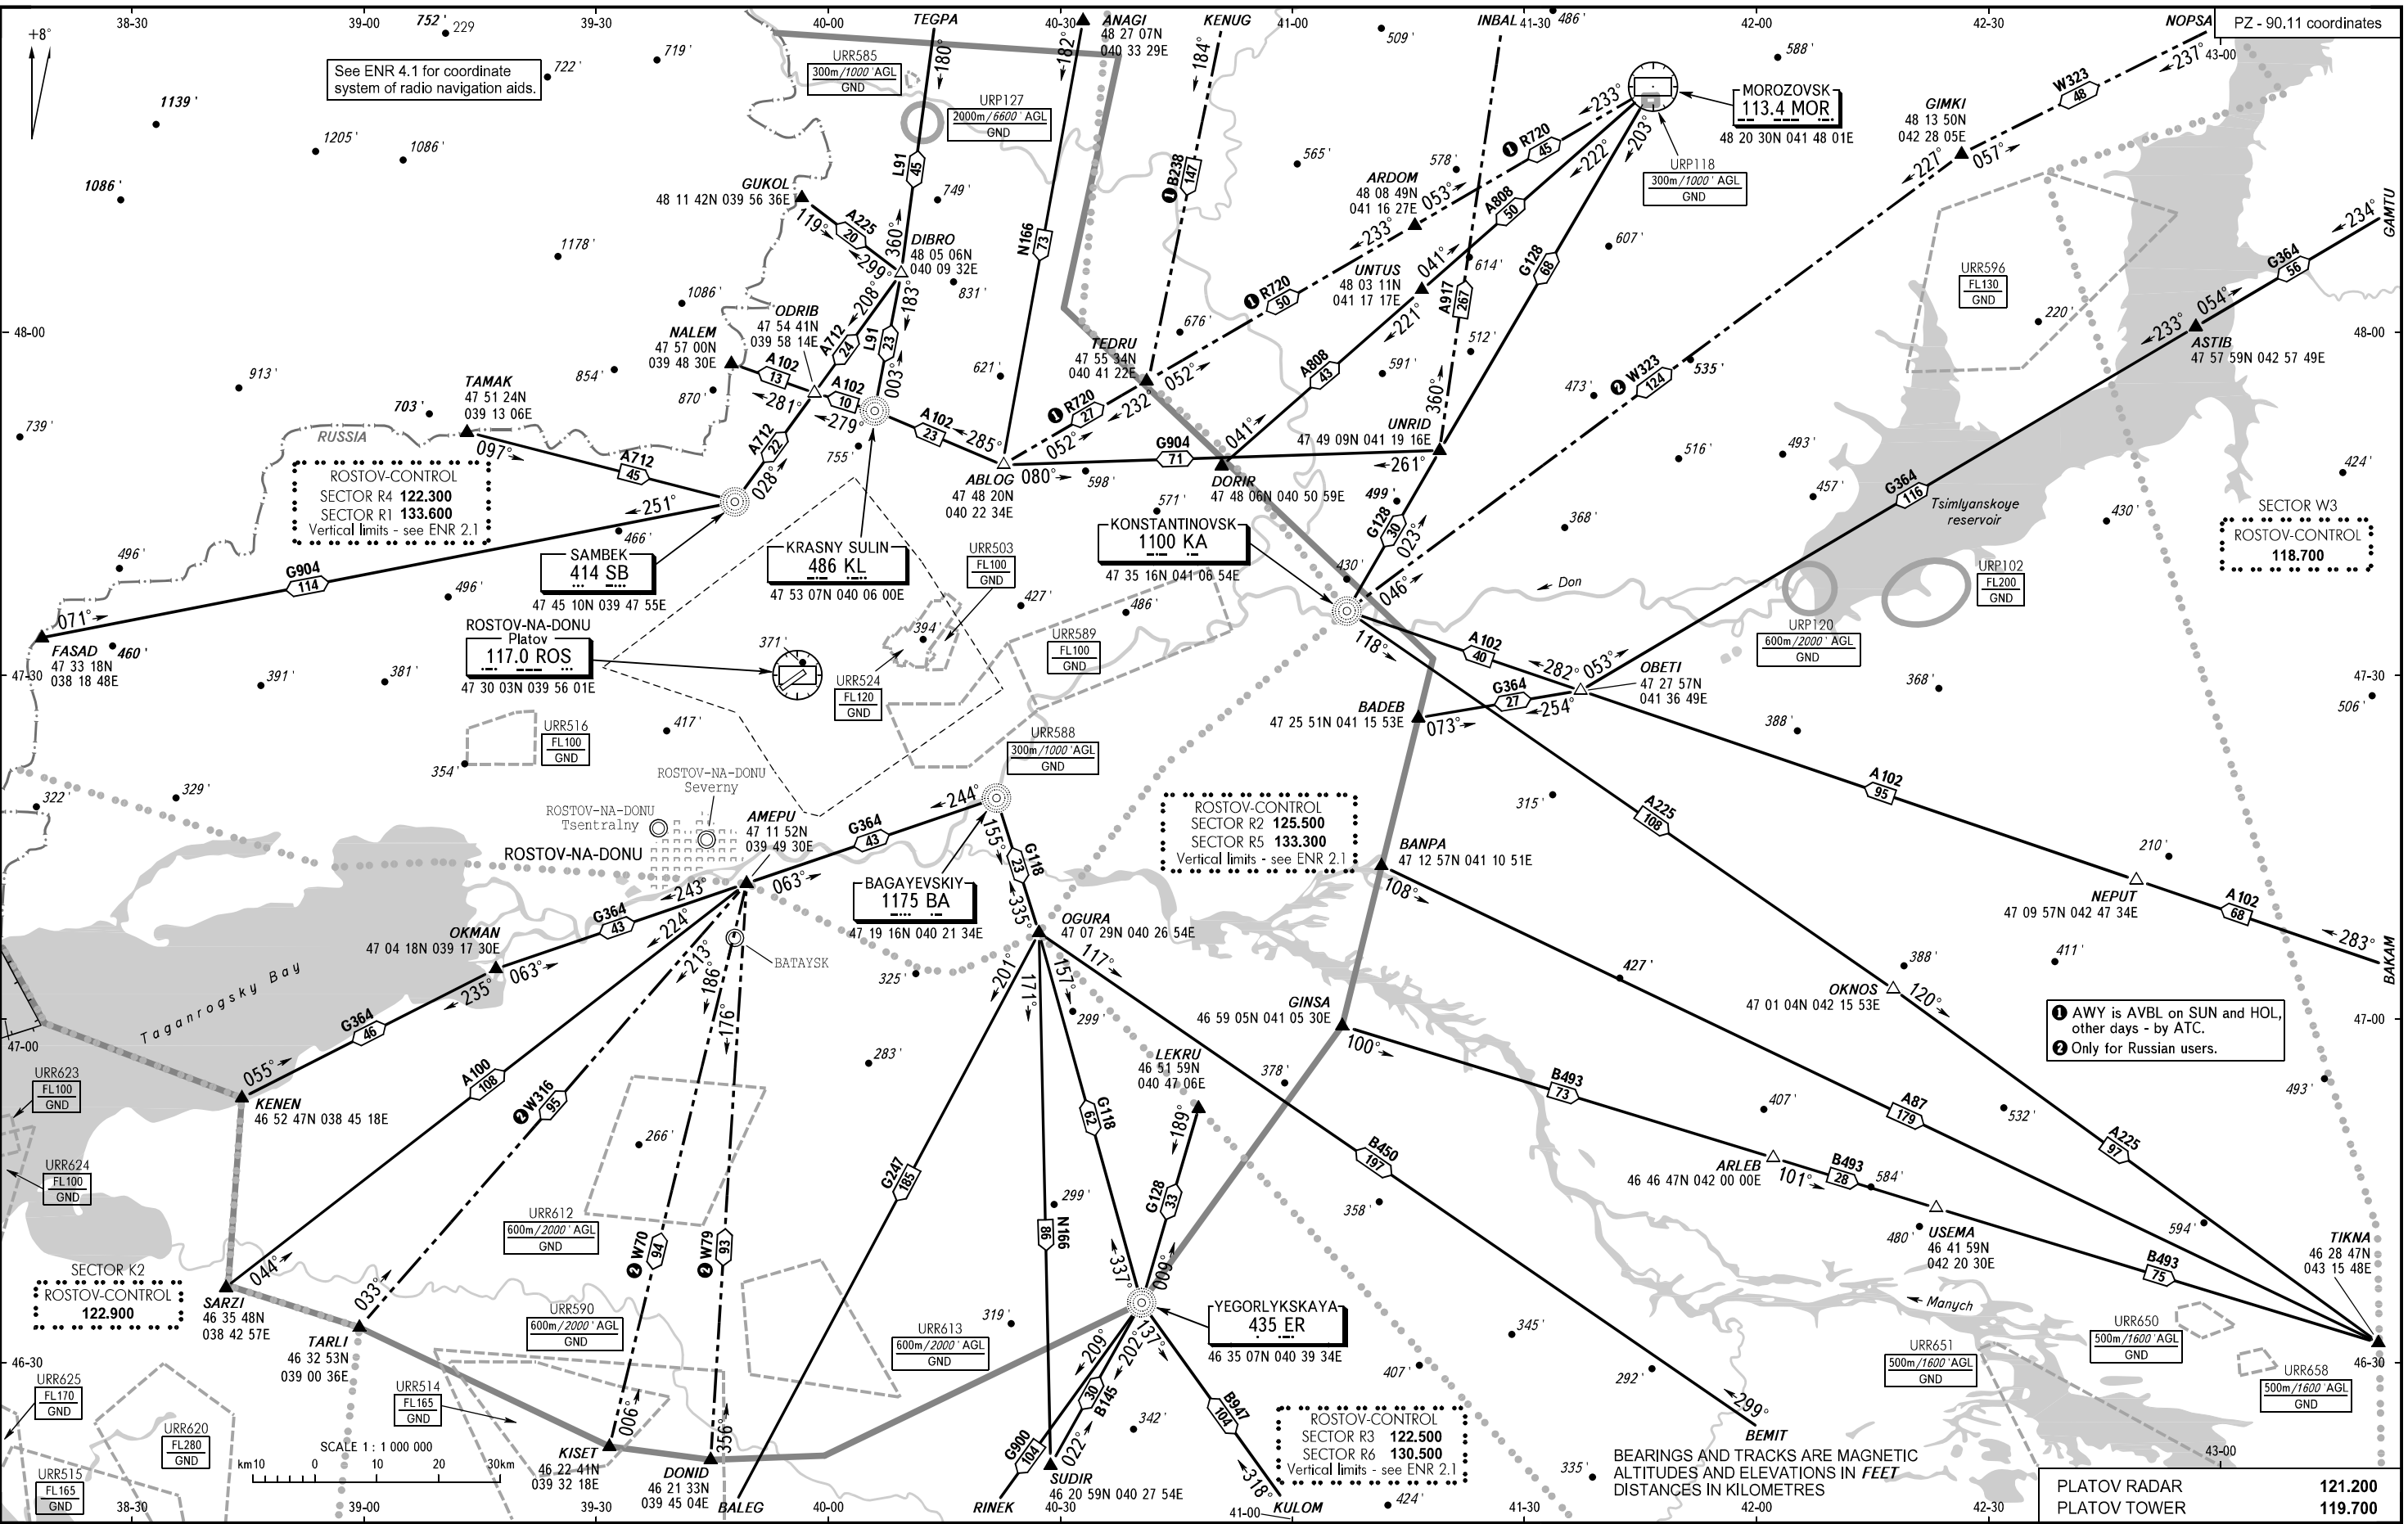

AREA CHART - ICAO

ARRIVAL, DEPARTURE
AND TRANSIT ROUTES

ROSTOV-NA-DONU, RUSSIA

PLATOV

1 AWY is AVBL on SUN and HOL,
other days - by ATC.
2 Only for Russian users.

BEARINGS AND TRACKS ARE MAGNETIC
ALTITUDES AND ELEVATIONS IN FEET
DISTANCES IN KILOMETRES

PLATOV RADAR	121.200
PLATOV TOWER	119.700