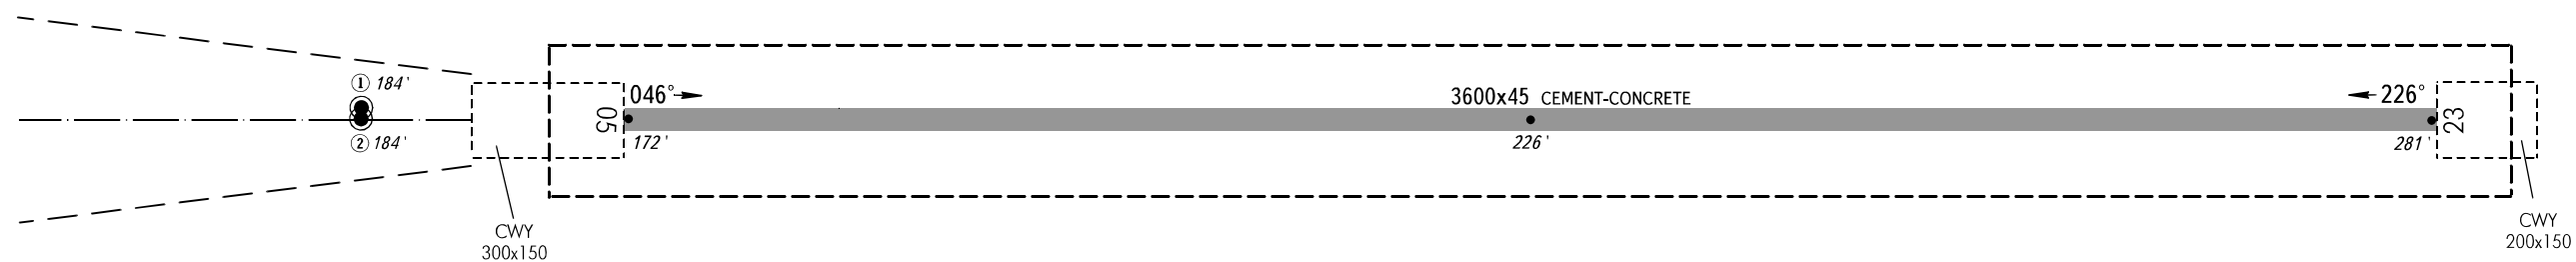

AERODROME OBSTACLE
CHART - ICAO

TYPE **A** (OPERATING LIMITATIONS)

DIMENSIONS IN METRES, ELEVATIONS IN *FEET*

ROSTOV-NA-DONU, RUSSIA
PLATOV
RWY 23

MAGNETIC VARIATION **8°E (2016)**

DECLARED DISTANCES	
	RWY 23
TAKE-OFF RUN AVAILABLE	3600
TAKE-OFF DISTANCE AVAILABLE	3900
ACCELERATE STOP DISTANCE AVAILABLE	3600
LANDING DISTANCE AVAILABLE	3600

LEGEND	
IDENTIFICATION NUMBER	①
ANTENNA, LIGHTING ROD	●