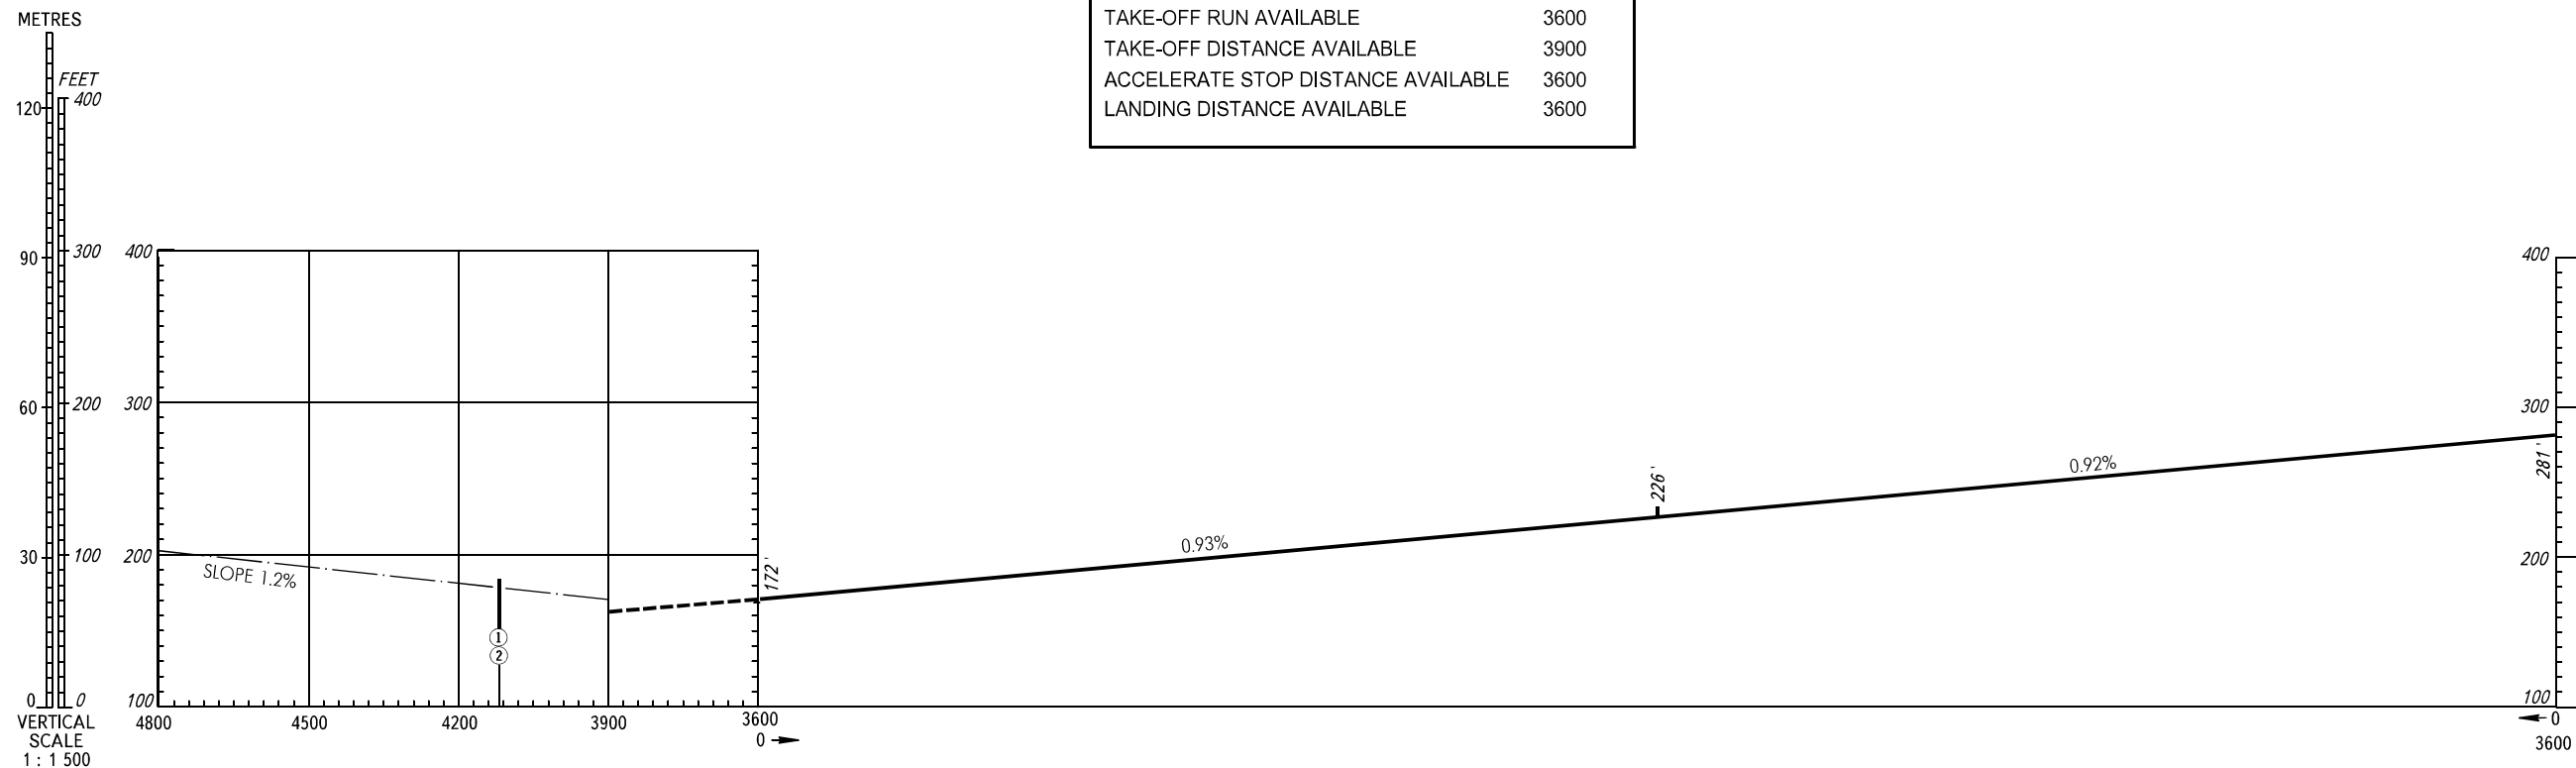

AERODROME OBSTACLE
CHART - ICAO

TYPE **A** (OPERATING LIMITATIONS)

DIMENSIONS IN METRES, ELEVATIONS IN *FEET*

ROSTOV-NA-DONU, RUSSIA
PLATOV
RWY 23

MAGNETIC VARIATION **8°E (2016)**

DECLARED DISTANCES	
	RWY 23
TAKE-OFF RUN AVAILABLE	3600
TAKE-OFF DISTANCE AVAILABLE	3900
ACCELERATE STOP DISTANCE AVAILABLE	3600
LANDING DISTANCE AVAILABLE	3600

LEGEND	
IDENTIFICATION NUMBER	①
ANTENNA, LIGHTING ROD	●