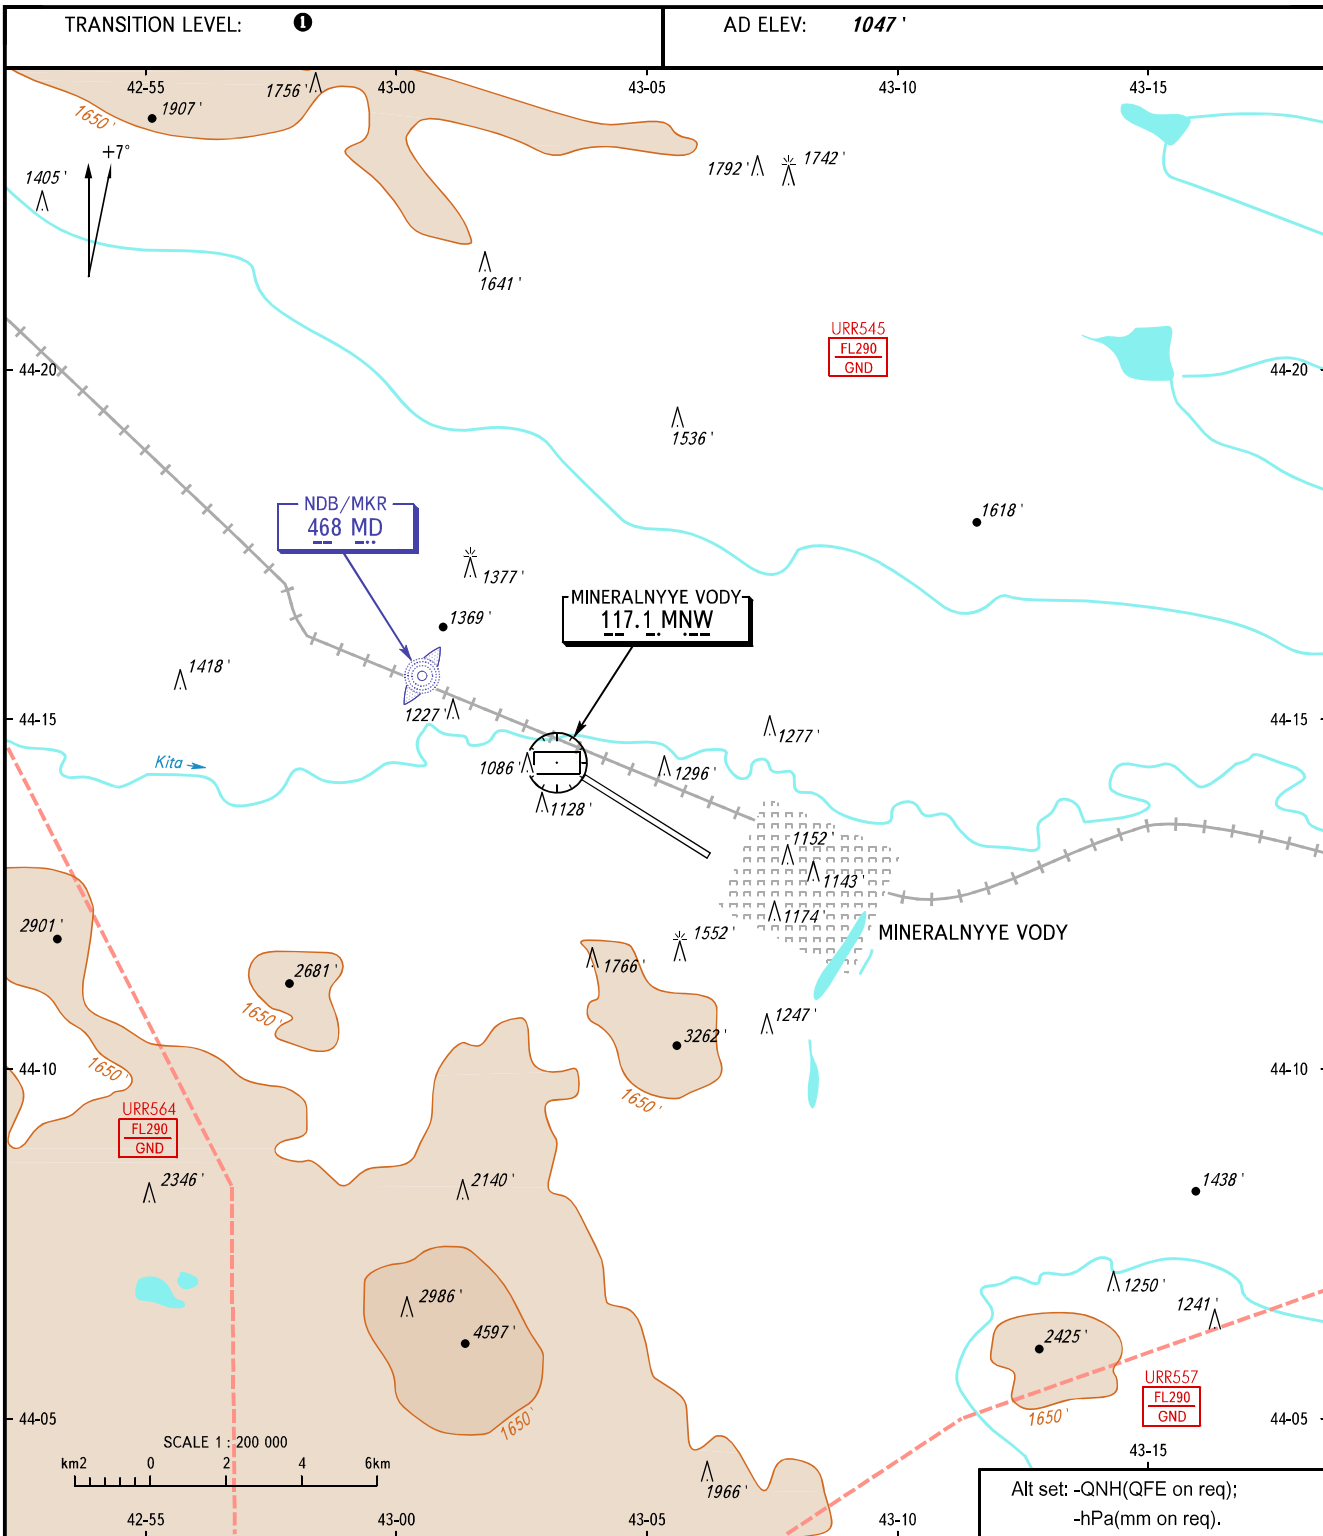

VISUAL  
APPROACH  
CHART - ICAO

KRUG	120.700
START	128.000

MINERALNYYE VODY, RUSSIA  
MINERALNYYE VODY  
RWY 12/30

- 1** TRANSITION LEVEL:
- FL080 when QNH is 1013 hPa (760mm mercury column) or above;
  - FL090 when QNH is 977 hPa (733mm mercury column) or above, but less than 1013 hPa (760mm mercury column);
  - FL100 when QNH is less than 977 hPa (733mm mercury column).

CHANGE: New chart